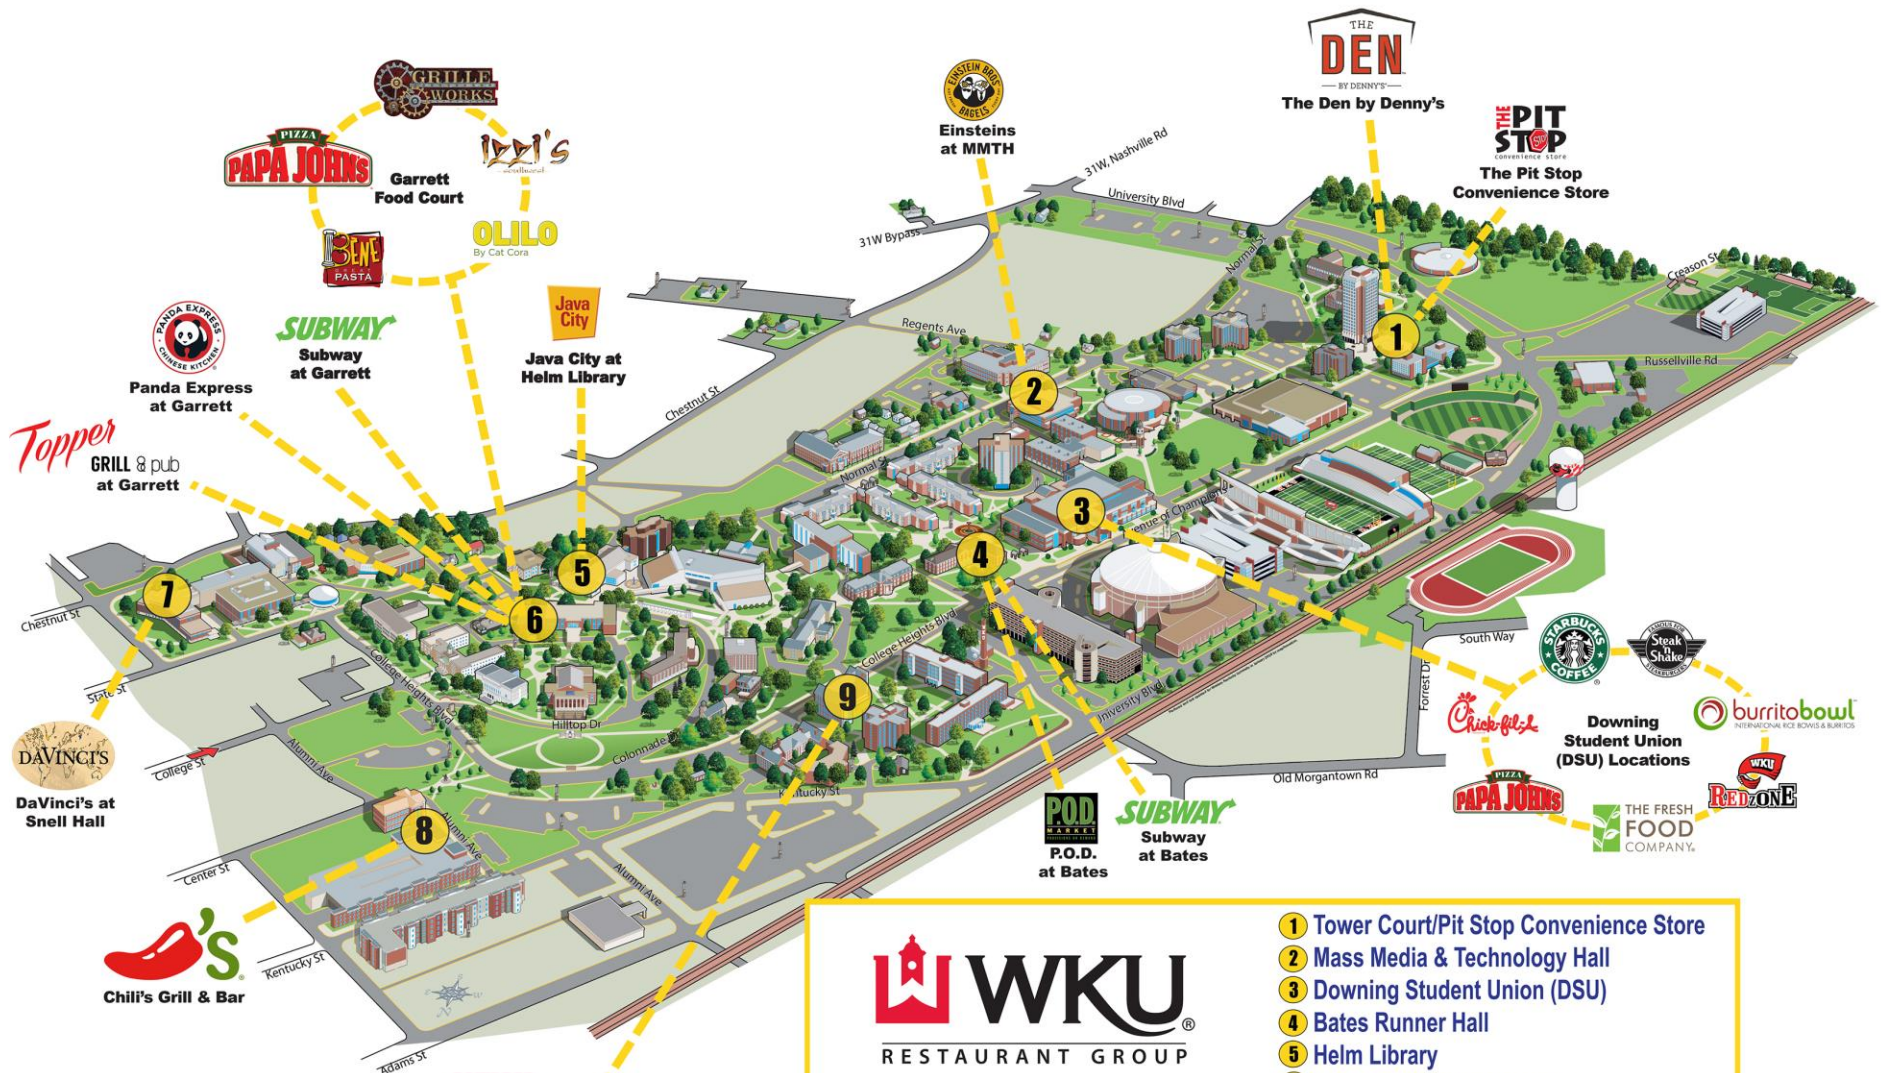

# 2018-19 Campus Restaurant Map

**NEW!**  
All-U-Care-To-Eat  
Dining Location

## Dining Locations

- 1 Tower Court/Pit Stop Convenience Store
- 2 Mass Media & Technology Hall
- 3 Downing Student Union (DSU)
- 4 Bates Runner Hall
- 5 Helm Library
- 6 Garrett Conference Center
- 7 Snell Hall
- 8 Alumni Square Garage
- 9 Hilltopper Hall

Einstein's  
at MMTH

The Den by Denny's

The Pit Stop  
Convenience Store

DaVinci's  
at Snell Hall

Chili's Grill & Bar

POD  
P.O.D.  
at Bates

Subway  
at Bates

Downing  
Student Union  
(DSU) Locations