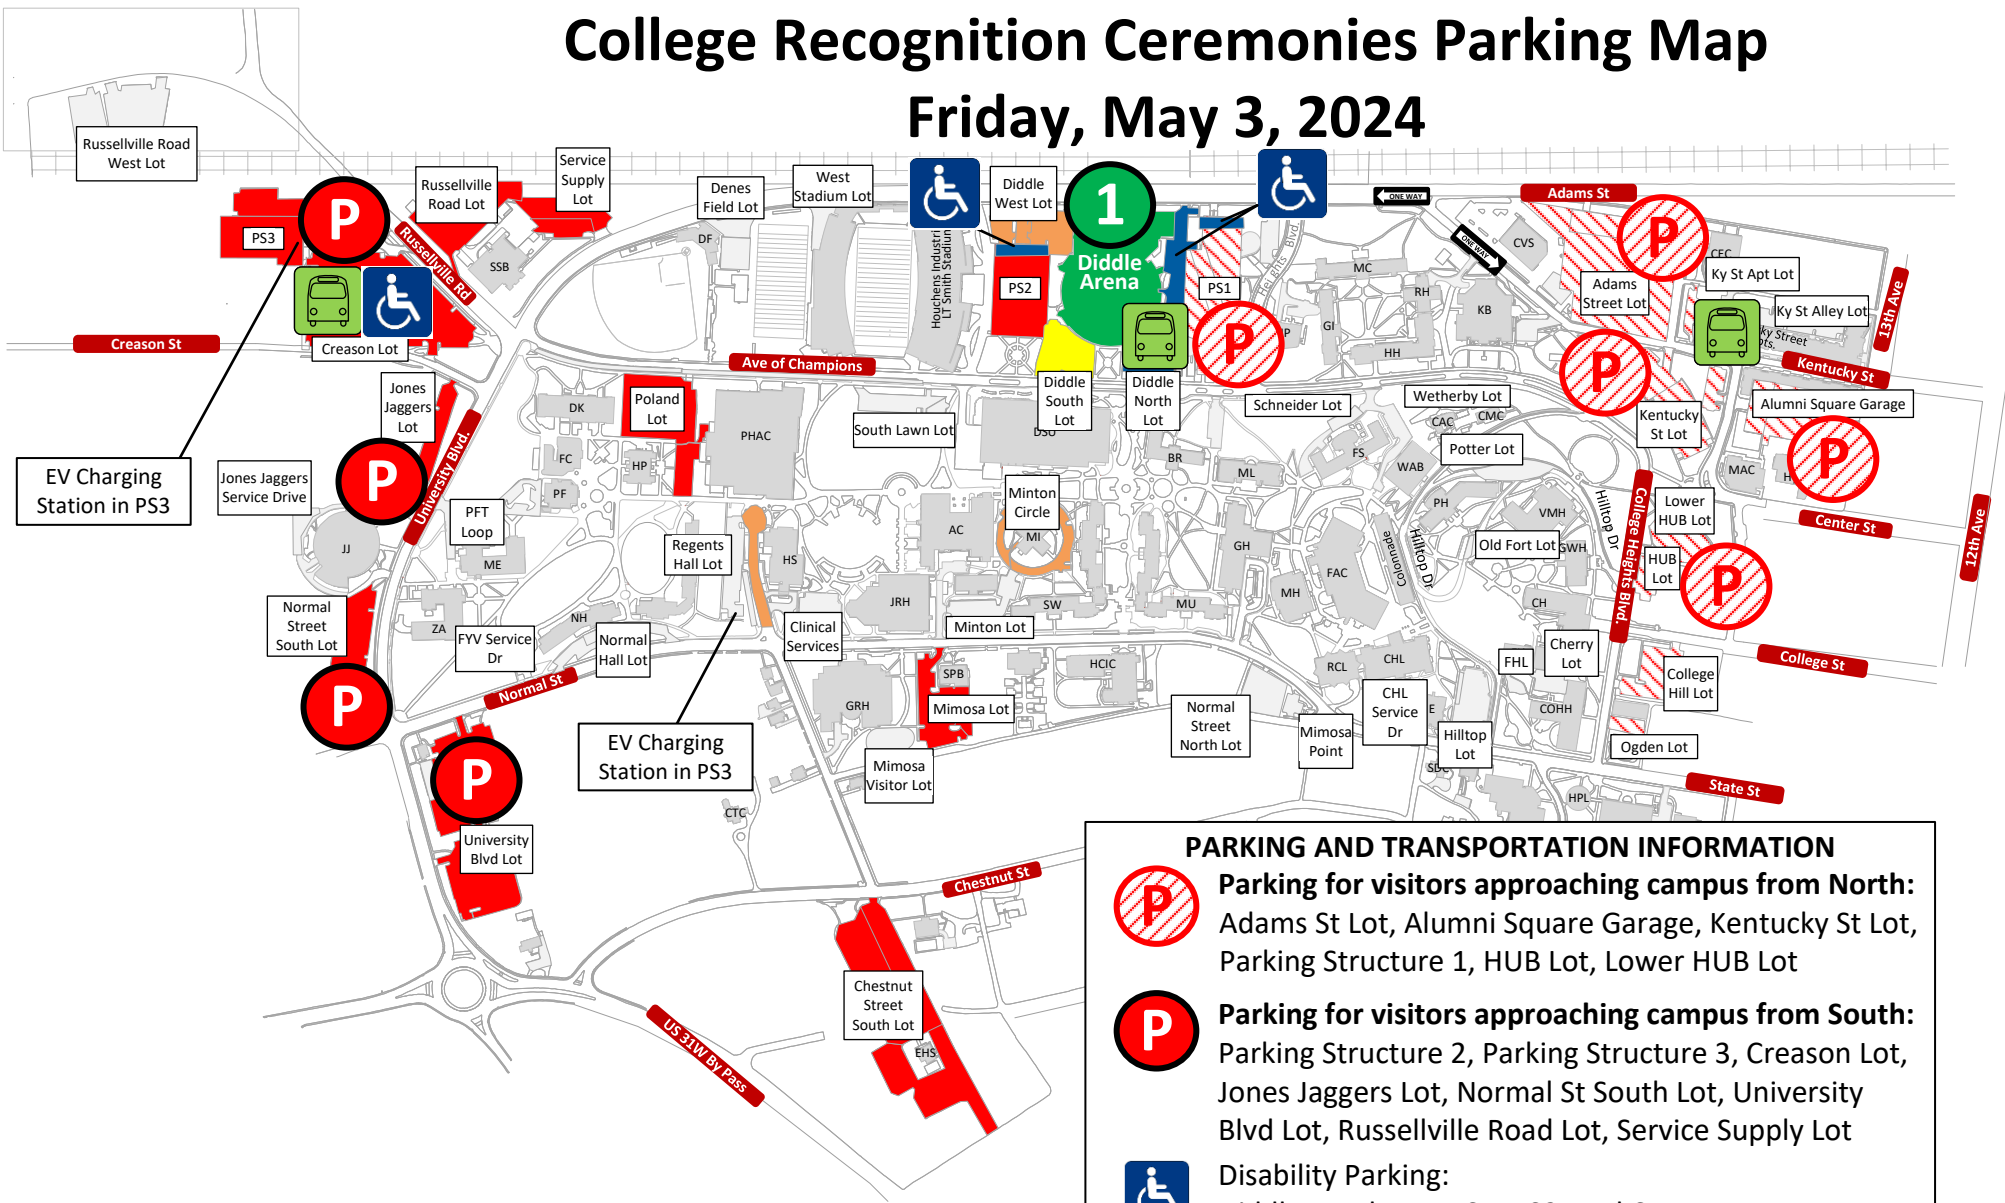

College Recognition Ceremonies Parking Map

Friday, May 3, 2024

EV Charging Station in PS3

EV Charging Station in PS3

PARKING AND TRANSPORTATION INFORMATION

 **Parking for visitors approaching campus from North:**
Adams St Lot, Alumni Square Garage, Kentucky St Lot, Parking Structure 1, HUB Lot, Lower HUB Lot

 **Parking for visitors approaching campus from South:**
Parking Structure 2, Parking Structure 3, Creason Lot, Jones Jagers Lot, Normal St South Lot, University Blvd Lot, Russellville Road Lot, Service Supply Lot

 **Disability Parking:**
Diddle North Lot, PS1, PS2, and Creason

 **Shuttle Bus (ADA Accessible) – Shuttle service begins at 9:00 AM. Ends following last ceremony**

 **Uber/Lyft Drop-off Locations.**
Please do not block traffic.

Note: Map has colored details.
Please Print in Color.