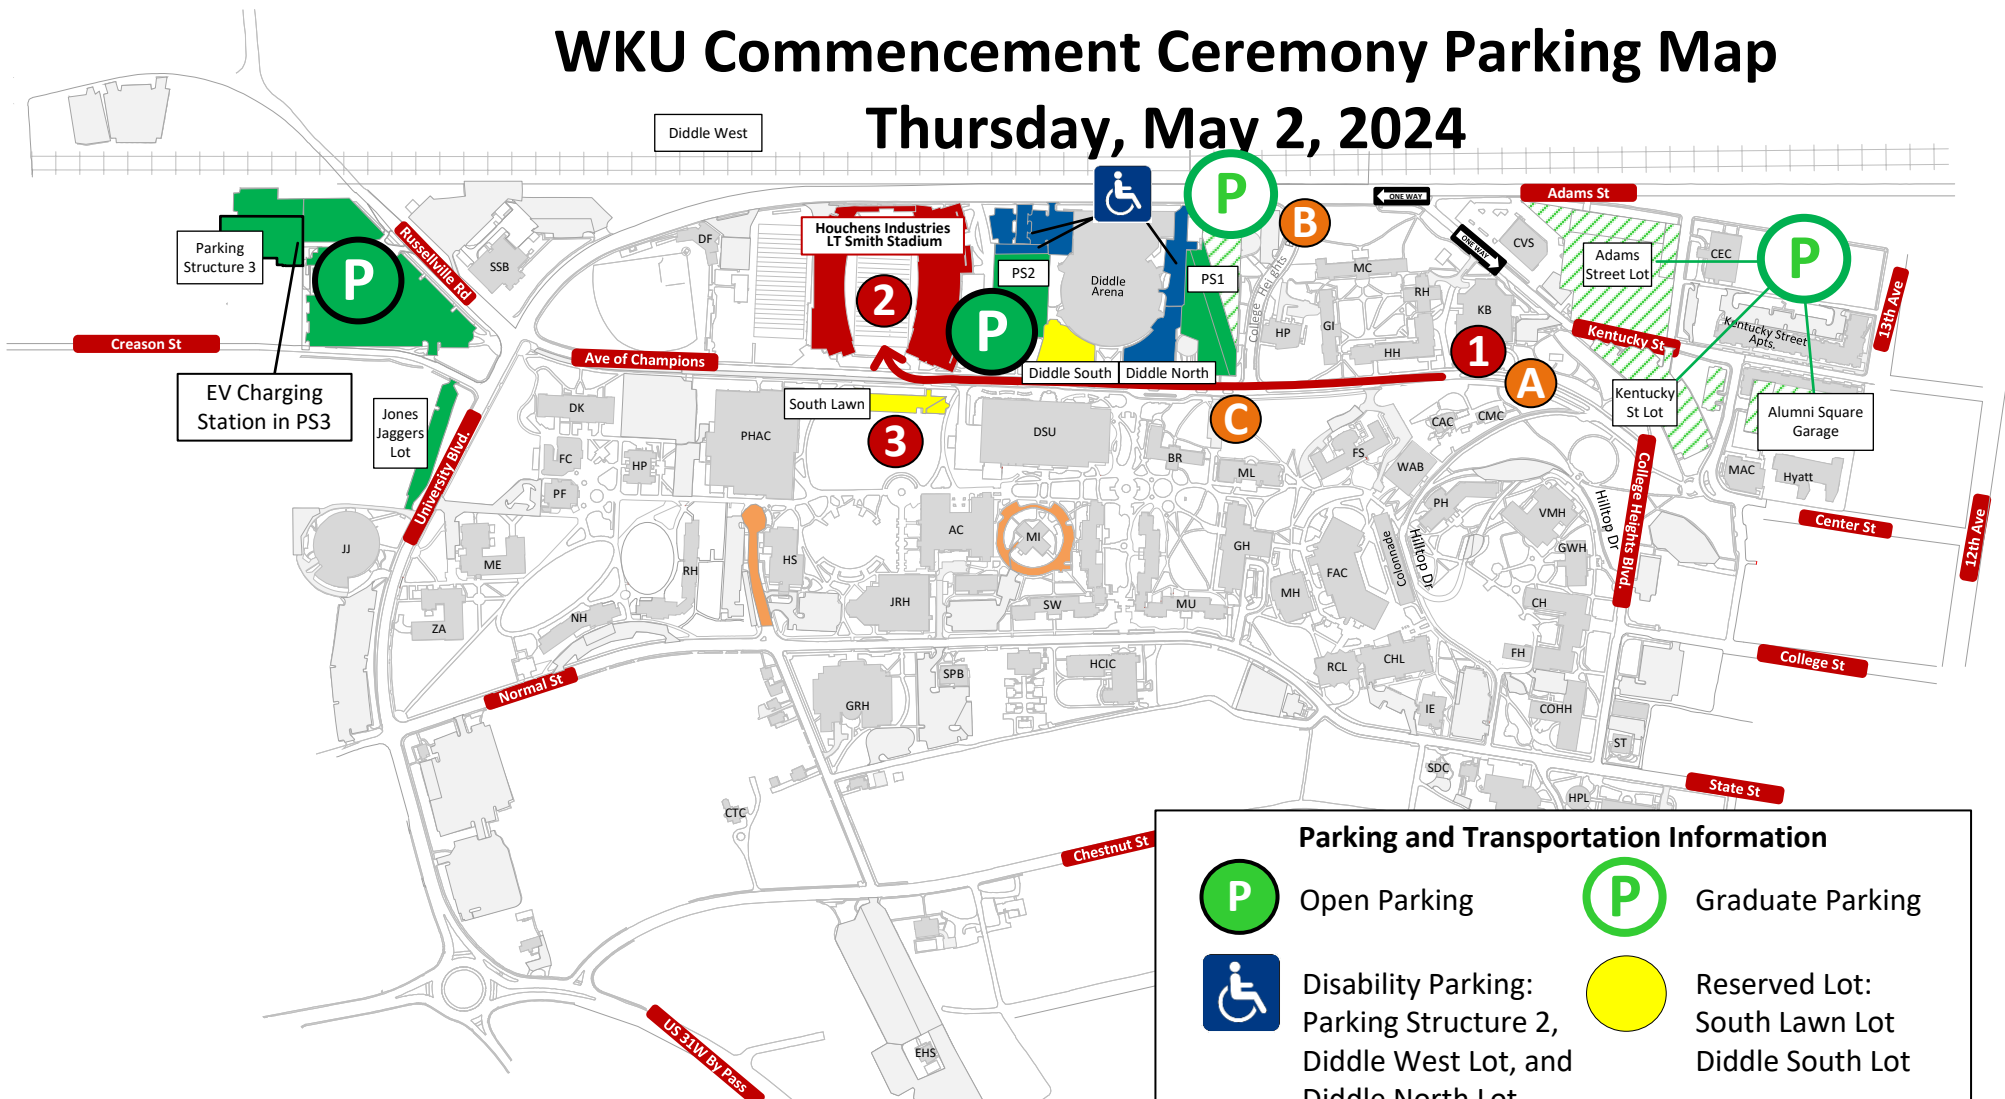

WKU Commencement Ceremony Parking Map

Thursday, May 2, 2024

Event Parking or Shuttle Questions?
Call Parking and Transportation Services at
(270) 745-2361 during business hours or
email transportation@wku.edu

Note: Map has colored details.
Please Print in Color.

EVENT INFORMATION

- **1** Graduate Staging Begins at 6:00 PM
- Graduate Procession (Topper Walk) Begins at 6:30 PM
- **2** Commencement Ceremony Follows Procession
- **3** Big Red's Bash (South Lawn) Follows Commencement

Parking and Transportation Information

	Open Parking		Graduate Parking
	Disability Parking: Parking Structure 2, Diddle West Lot, and Diddle North Lot		Reserved Lot: South Lawn Lot Diddle South Lot
	Uber/Lyft Drop-off Locations. Please do not block traffic.		

Road Closings

- **A** 5:00PM – Opens after procession
- **B** 6:15PM – Opens after procession
- **C** 6:15PM – Opens after procession