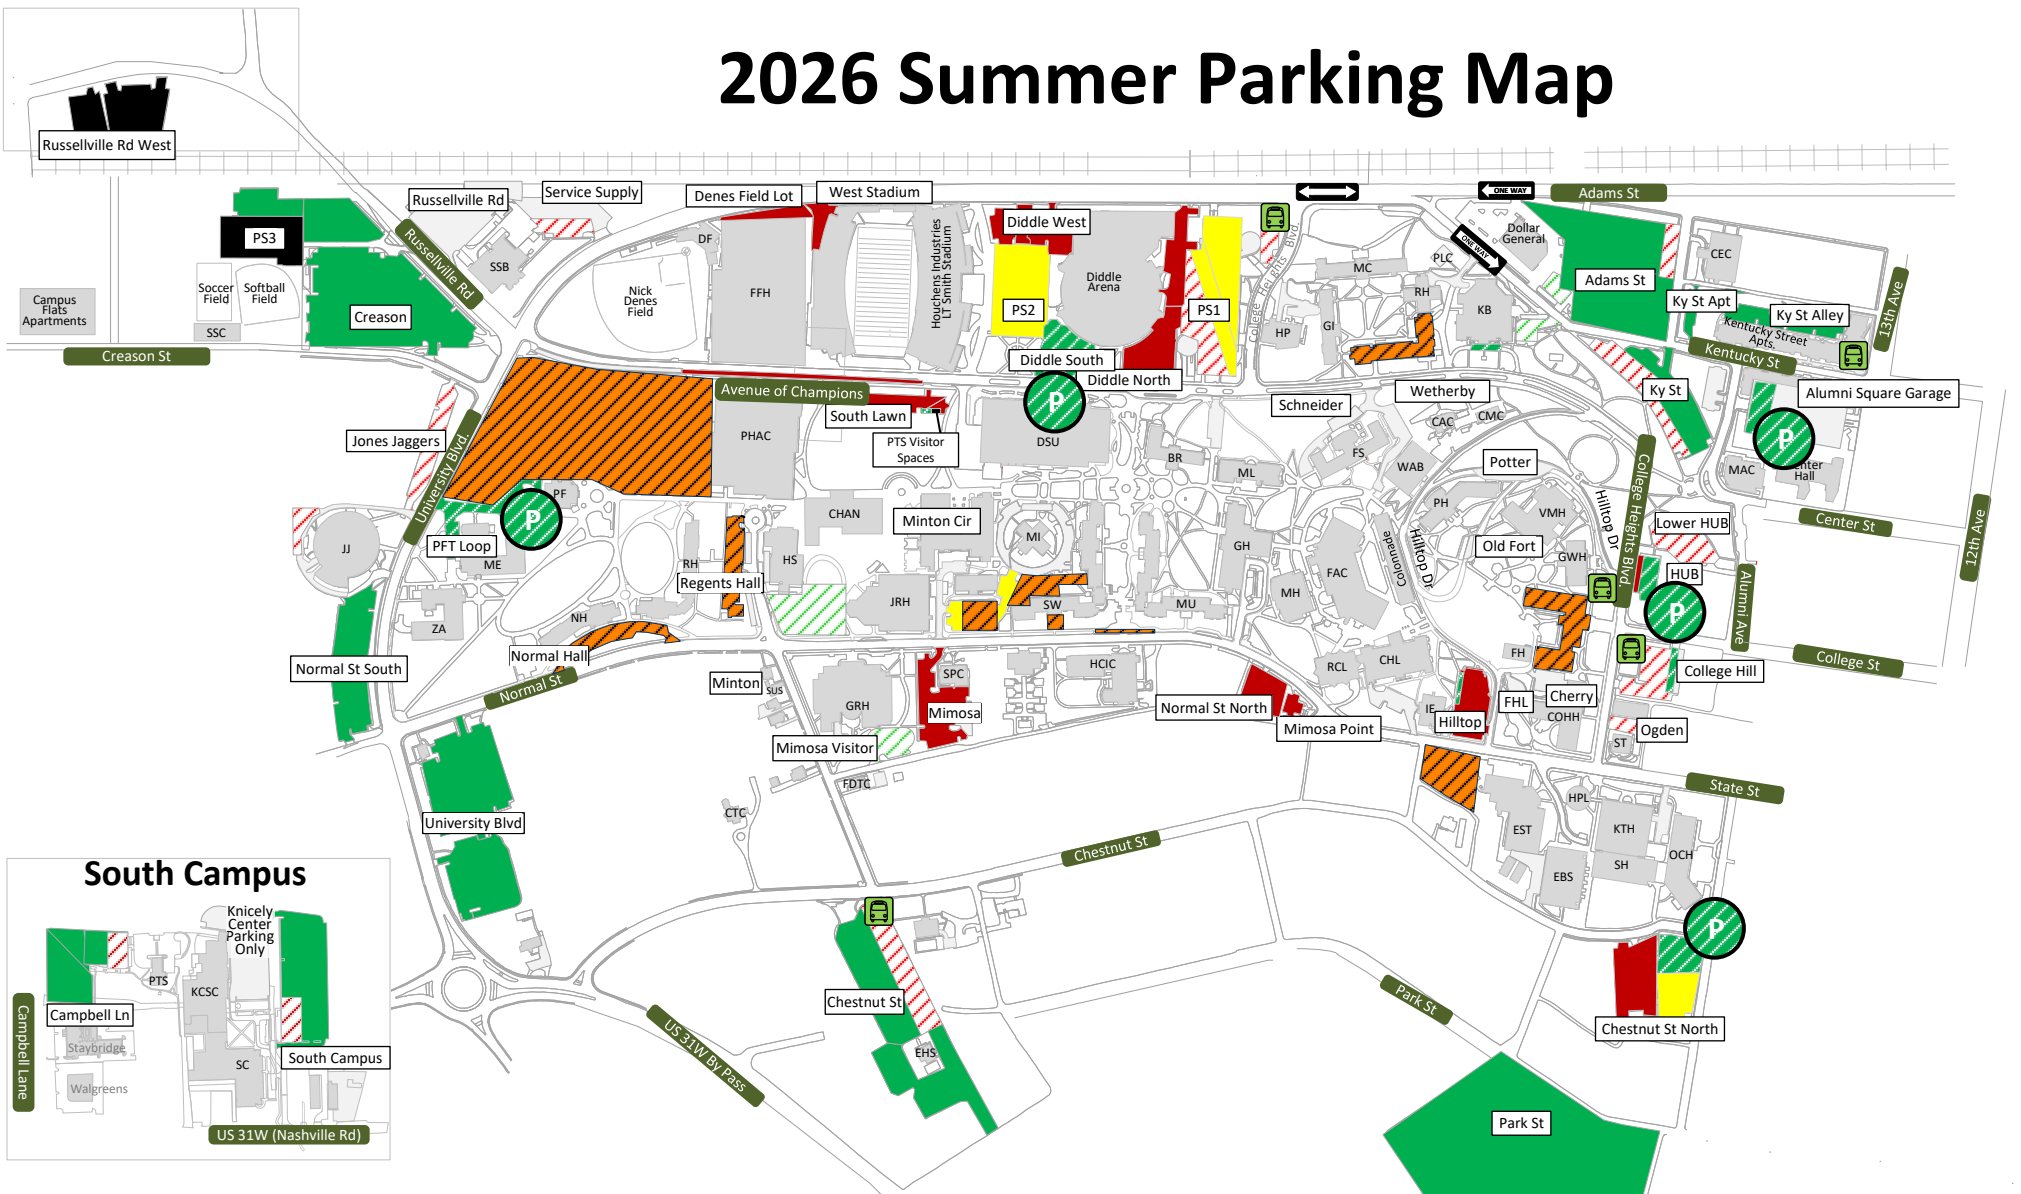

2026 Summer Parking Map

	FS1, FS2, FS4 and FS5 Premium Parking		Public Parking \$2/hour		Payment Required if current WKU permit not displayed. It is not required to park in a space labeled "Pay."
	FS3 Parking		Visitor Parking – Permit required.		ParkMobile Download the ParkMobile app for payment. \$2 hour/\$10 daily max
	Lot Open - No Permit Required		Construction		
			Closed		