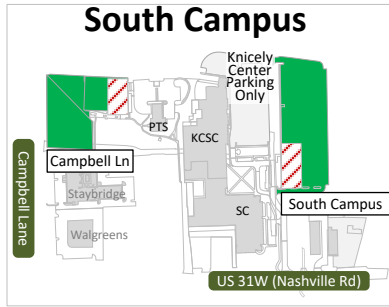

2026 Summer Parking Map

	FS1, FS2, FS4 and FS5 Premium Parking		Public Parking \$2/hour		Payment Required if current WKU permit not displayed. It is not required to park in a space labeled "Pay."
	FS3 Parking		Visitor Parking – Permit required.		ParkMobile Download the ParkMobile app for payment. \$2 hour/\$10 daily max
	Lot Open - No Permit Required		Construction		
			Closed		