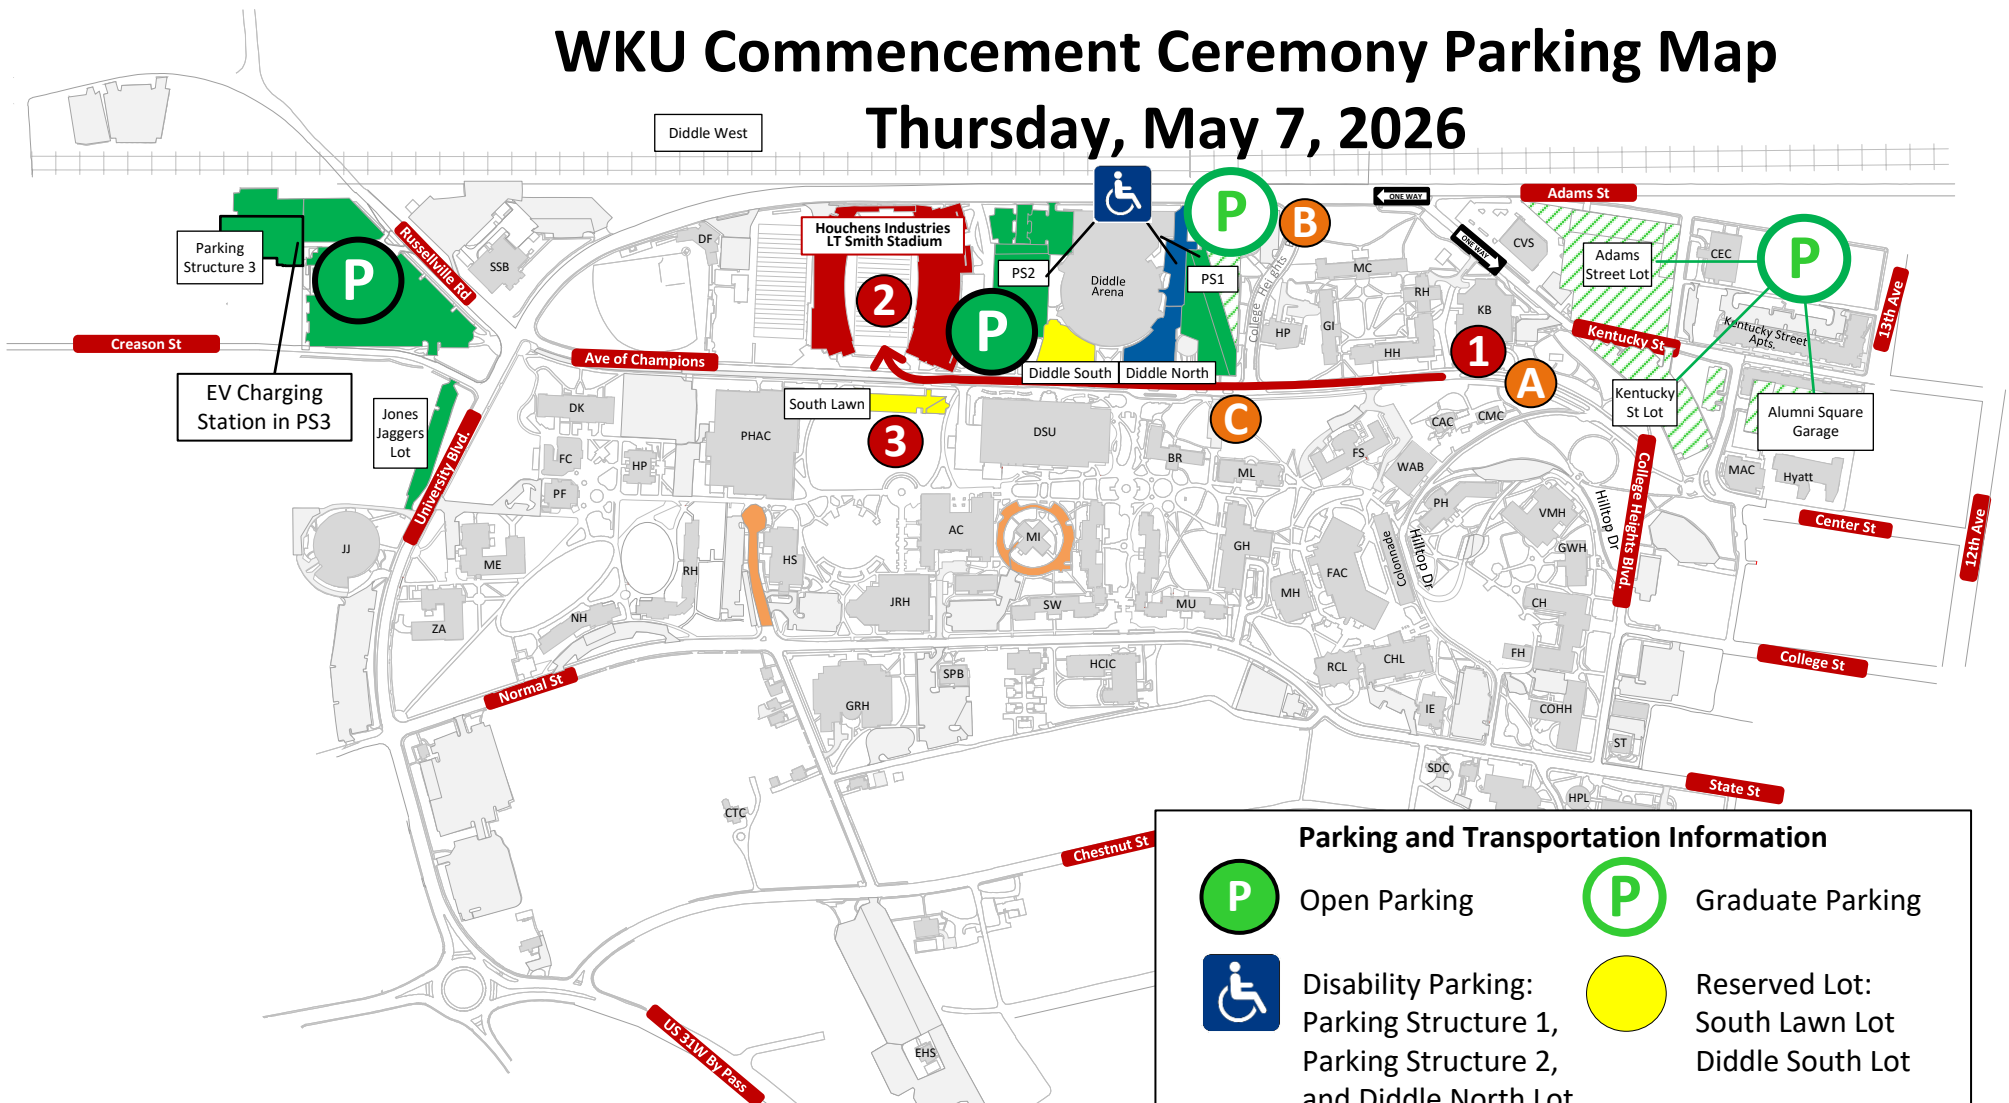

WKU Commencement Ceremony Parking Map

Thursday, May 7, 2026

Event Parking or Shuttle Questions?
 Call Parking and Transportation Services at
 (270) 745-2361 during business hours or
 email transportation@wku.edu

Note: Map has colored details.
 Please Print in Color.

EVENT INFORMATION

- 1** Graduate Staging Begins at 6:00 PM
- Graduate Procession (Topper Walk) Begins at 6:30 PM
- 2** Commencement Ceremony Follows Procession
- 3** Big Red's Bash (South Lawn) Follows Commencement

Parking and Transportation Information

- Open Parking
- Graduate Parking
- Disability Parking: Parking Structure 1, Parking Structure 2, and Diddle North Lot
- Reserved Lot: South Lawn Lot, Diddle South Lot
- Uber/Lyft Drop-off Locations. Please do not block traffic.

Road Closures

- A** 5:00PM – Opens after procession
- B** 6:15PM – Opens after procession
- C** 6:15PM – Opens after procession