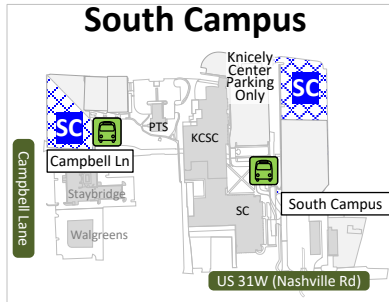

2026-2027 Housing Parking Map

HOUSING		OTHER	
ASG Gated	AH	OZ	Overflow Zones (for Main Campus Permits only)
Premium	H1 H2 H3	P	Public Parking - \$2 / hour
Non-Premium	H5 H6 H8 H9 HU	PR	Park Mobile Prepay Reservations (http://parkmobile.io)
South Campus	SC	Client Parking Only	Client Parking Only
		Construction	Construction
		Transit Stops	Transit Stops