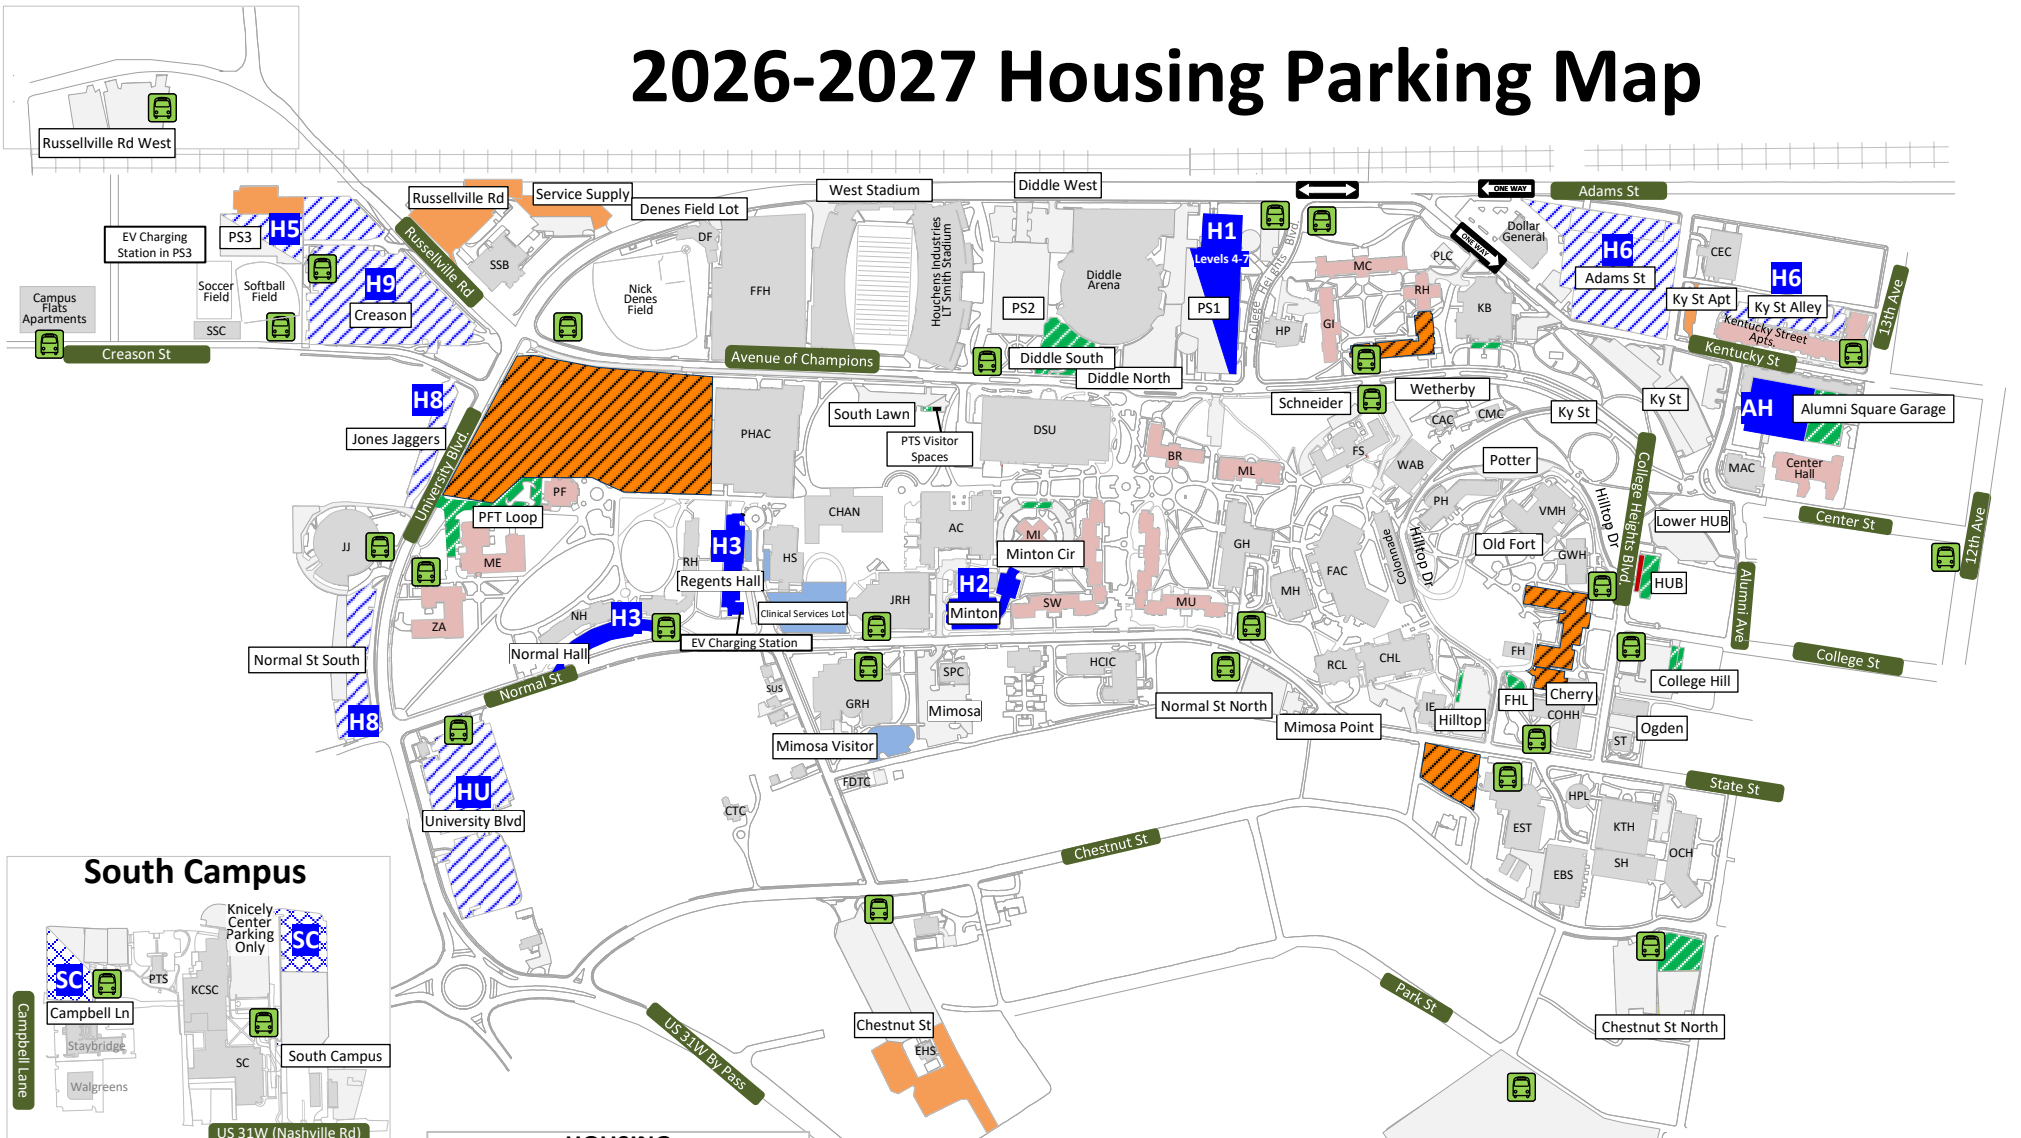

2026-2027 Housing Parking Map

HOUSING		OTHER	
ASG Gated	AH	OZ	Overflow Zones (for Main Campus Permits only)
Premium	H1 H2 H3	P	Public Parking - \$2 / hour
Non-Premium	H5 H6 H8 H9 HU	PR	Park Mobile Prepay Reservations (http://parkmobile.io)
South Campus	SC	Client Parking Only	Client Parking Only
		Construction	Construction
		Transit Stops	Transit Stops