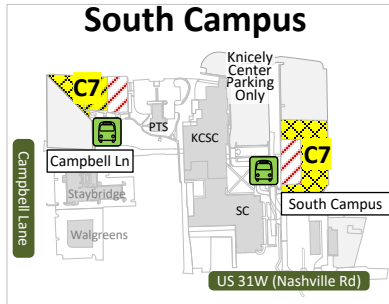

2026-2027 Faculty / Staff Parking Map

FACULTY/STAFF

ASG Gated	Other
AS	Overflow Zones
Premium	Construction
FS1 FS2 FS4 FS5	Client Parking Only
Non-Premium	Public Parking
FS3	Public Parking - \$2 / hour ParkMobile App (http://parkmobile.io)
Park and Ride Lots	Transit Stops
C6 C7	