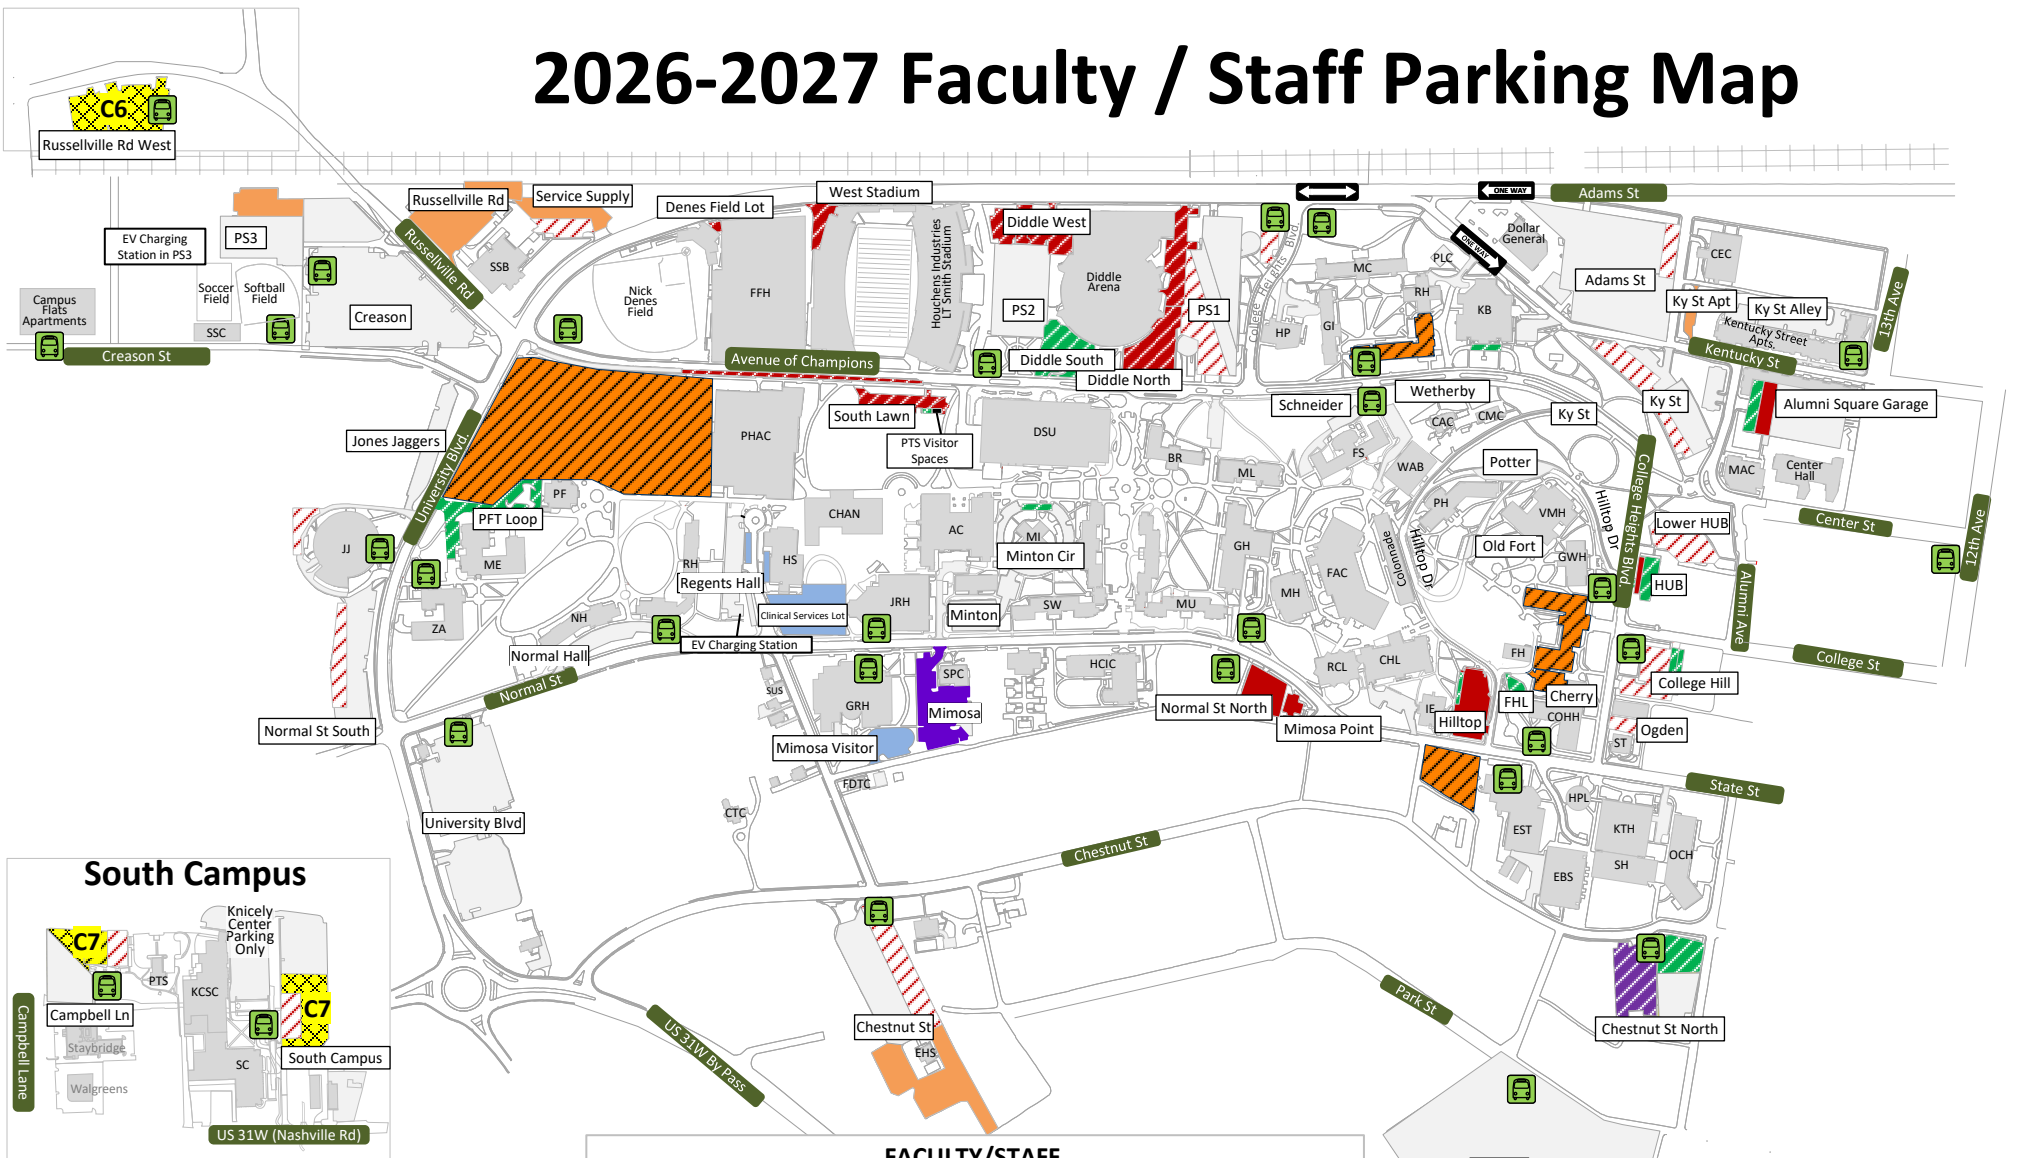

2026-2027 Faculty / Staff Parking Map

FACULTY/STAFF

ASG Gated	Other
AS	Overflow Zones
Premium	Construction
FS1 FS2 FS4 FS5	Client Parking Only
Non-Premium	Public Parking
FS3	Public Parking - \$2 / hour ParkMobile App (http://parkmobile.io)
Park and Ride Lots	Transit Stops
C6 C7	