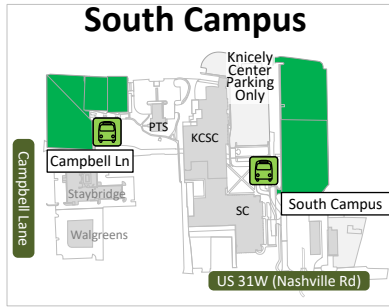

2026-2027 Evening Parking Map

-  **Open Parking**
 4:30PM – 7:30AM Monday – Friday and
 Friday 4:30 PM – Sunday 4:30PM
-  **Mimosa Lot**
 Permit Required until Monday –
 Friday 7:30AM – 4:30PM
-  **Public Parking – Fees assessed until 10PM**
 Mon – Sat. \$2 / hour; \$10 daily max
<http://parkmobile.io>
-  **ASG** **Public Parking. Fees assessed until 11PM.**
 \$2 / hour; \$10 daily max.
-  **Housing Parking Permit Required**
 Sunday 4:30 PM – Friday 4:30PM
-  **Construction**
-  **Transit Stops**