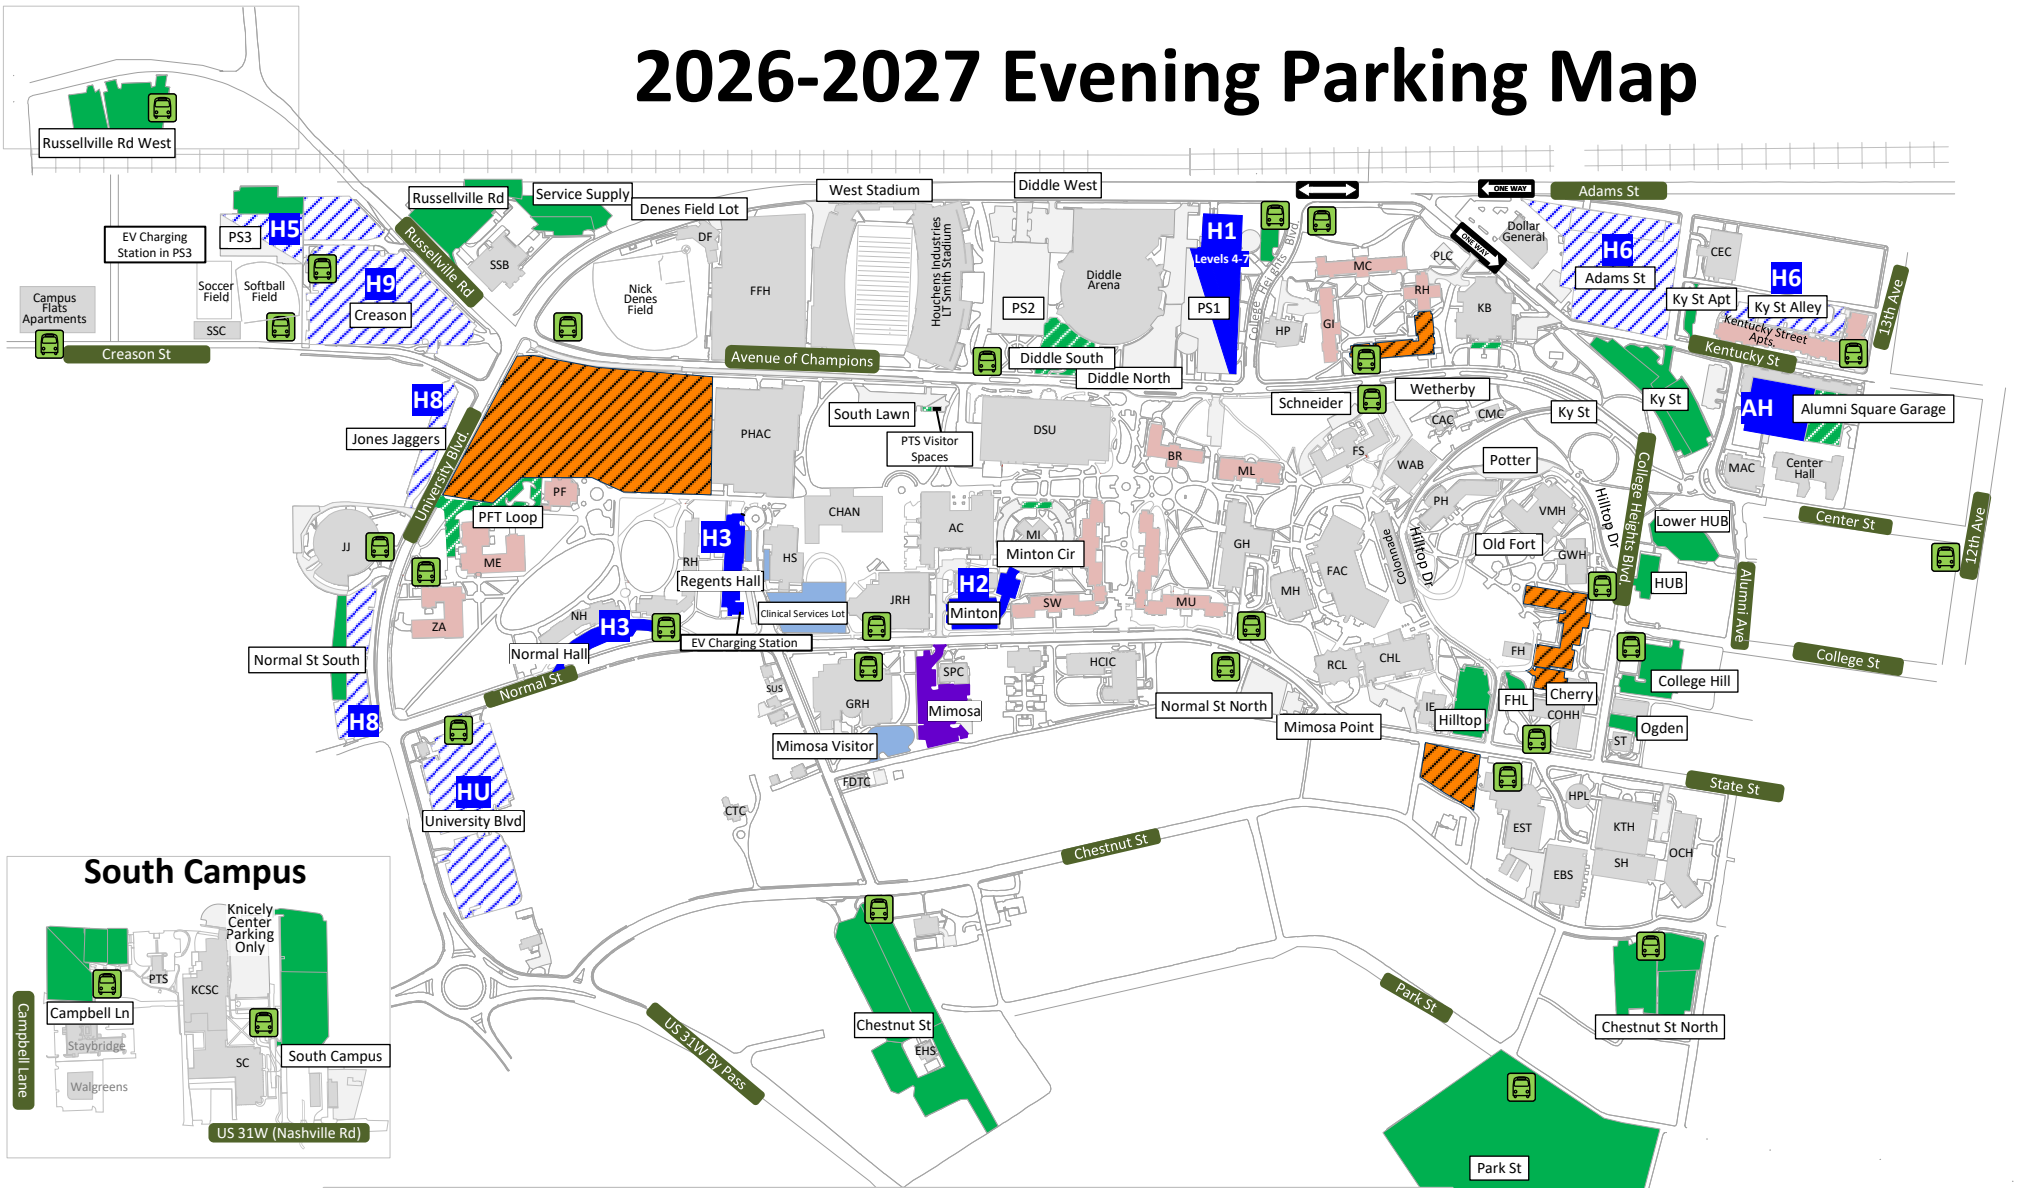

2026-2027 Evening Parking Map

-  **Open Parking**
 4:30PM – 7:30AM Monday – Friday and
 Friday 4:30 PM – Sunday 4:30PM
-  **Mimosa Lot**
 Permit Required until Monday –
 Friday 7:30AM – 4:30PM
-  **Public Parking – Fees assessed until 10PM**
 Mon – Sat. \$2 / hour; \$10 daily max
<http://parkmobile.io>
-  **ASG** **Public Parking. Fees assessed until 11PM.**
 \$2 / hour; \$10 daily max.
-  **Housing Parking Permit Required**
 Sunday 4:30 PM – Friday 4:30PM
-  **Construction**
-  **Transit Stops**