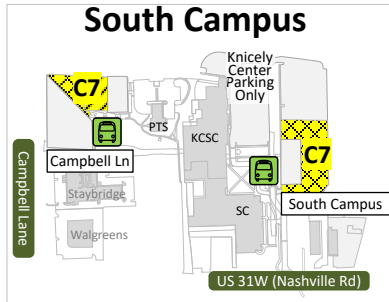

2026-2027 Commuter Parking Map

COMMUTER ASG Gated

- Premium**
 - C1
 - C2
- Non-Premium**
 - C3
 - C4
 - C5
 - C5S
- Park and Ride Lots**
 - C6
 - C7

OTHER

- OZ** Overflow Zones (for Main Campus Permits only)
- P** Public Parking - \$2 / hour (Use ParkMobile App; <https://parkmobile.io/>)
- Blue Circle** Client Parking Only
- Orange Circle** Construction
- Bus Icon** Transit Stops