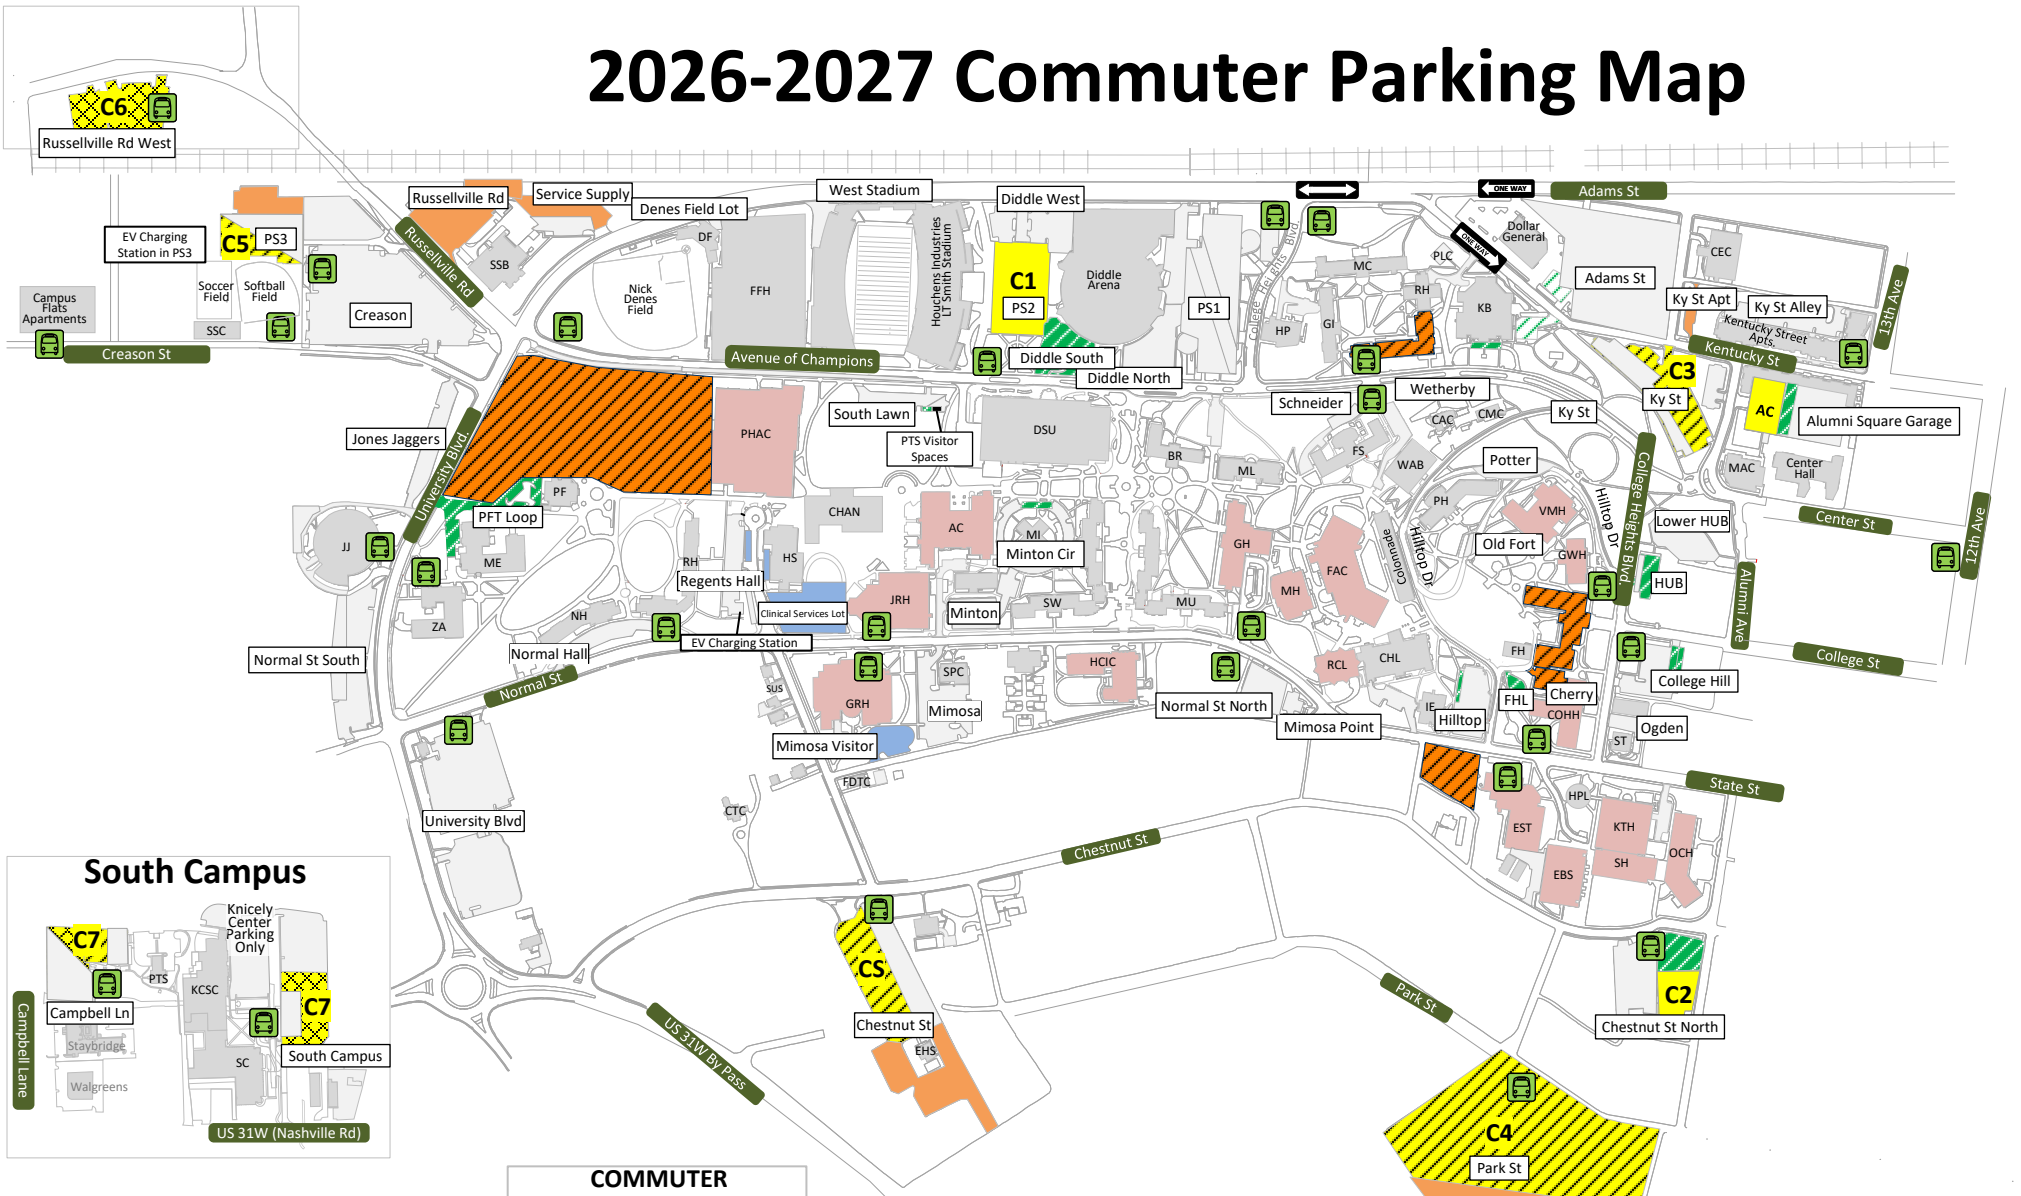

2026-2027 Commuter Parking Map

COMMUTER ASG Gated

- Premium**
 - C1
 - C2
- Non-Premium**
 - C3
 - C4
 - C5
 - C5S
- Park and Ride Lots**
 - C6
 - C7

OTHER

- OZ** Overflow Zones (for Main Campus Permits only)
- P** Public Parking - \$2 / hour (Use ParkMobile App; <https://parkmobile.io/>)
- Blue Circle** Client Parking Only
- Orange Circle** Construction
- Bus Icon** Transit Stops