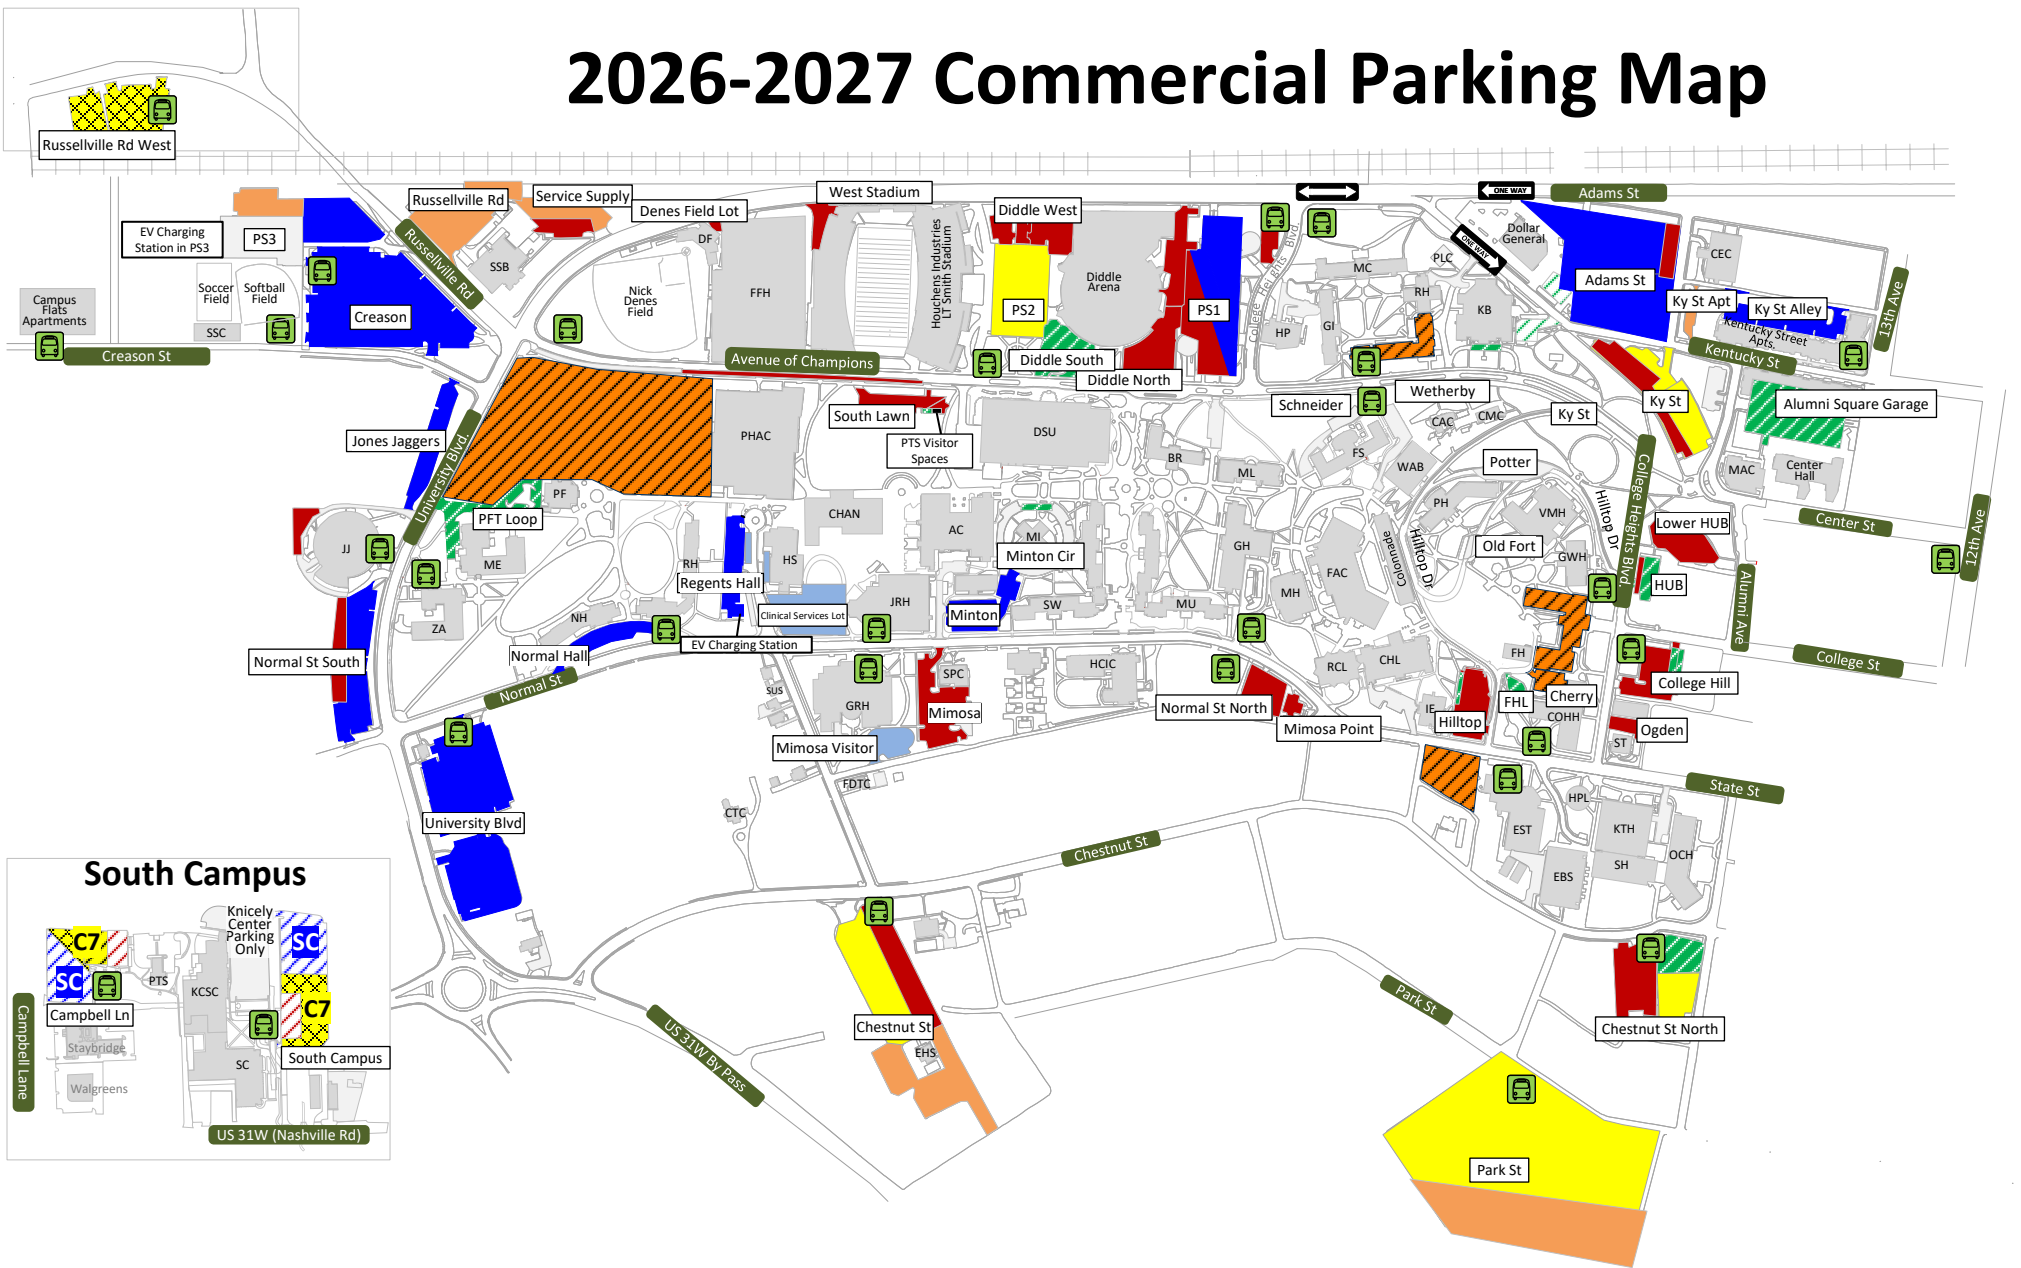

2026-2027 Commercial Parking Map

	Faculty/Staff Parking		Commuter Parking		Overflow Zone		Transit Stops
	Housing Parking		Park and Ride Lot		Construction		

Note:

- Permits are not valid in meters, public parking, or reserved spaces.
- However, public parking is available throughout campus for \$2/per hour (<http://parkmobile.io>).
- 30-minute maximum time limit in University Service Vehicle spaces (WS)