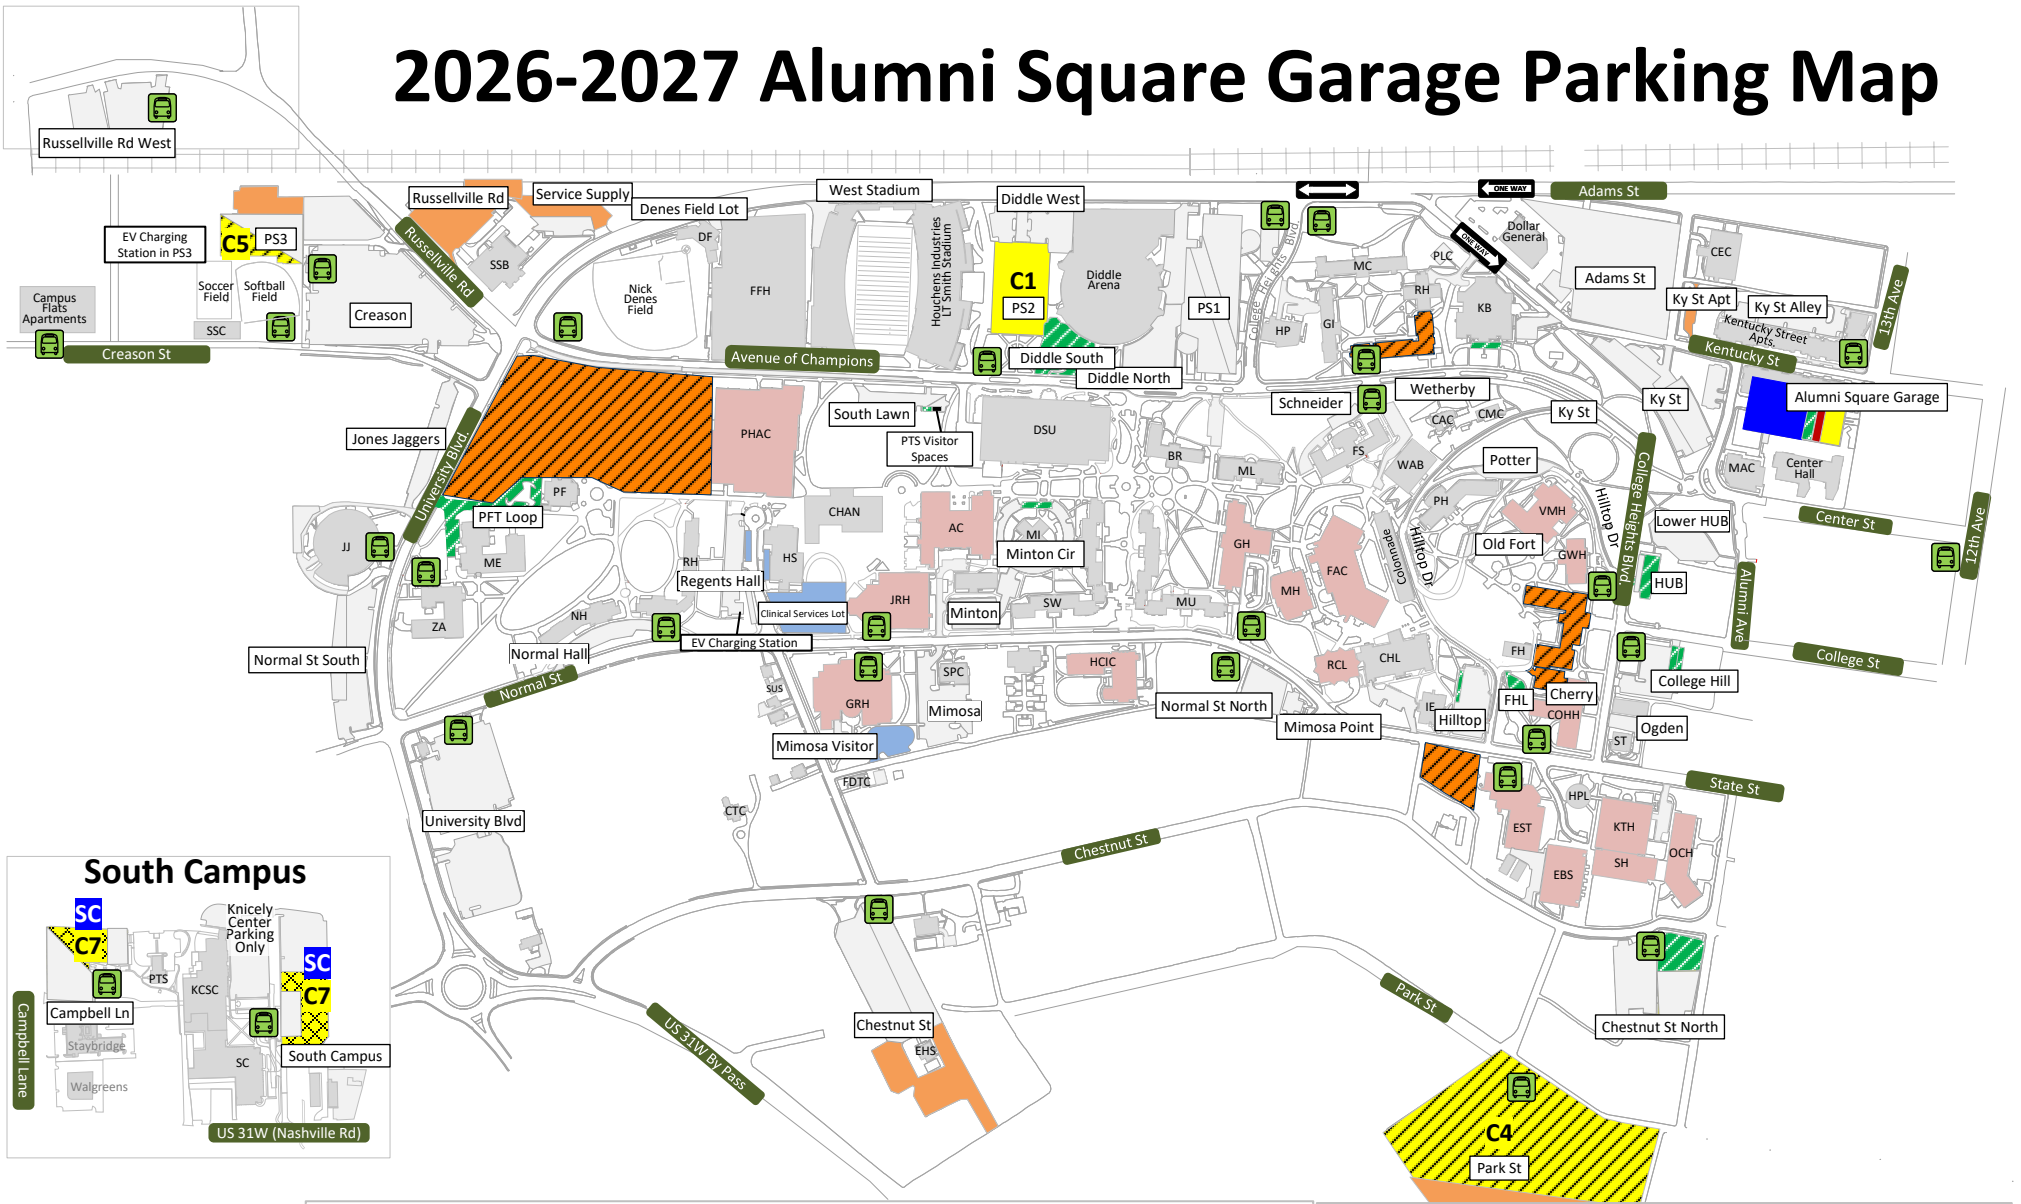

# 2026-2027 Alumni Square Garage Parking Map

## Alumni Square Garage

**AH** Alumni Square Garage Housing  
24/7 access

**AS** Alumni Square Garage Faculty/Staff  
24/7 access

**AC** Alumni Square Garage Commuter  
24/7 access

**C7** Campbell Lane /  
South Campus

**SC** Campbell Lane /  
South Campus

**OZ** Overflow Zones

**Client Parking Only**

**P** Public Parking – \$2 hr  
UseParkMobile App  
<https://parkmobile.io/>

**Construction**

**Transit Stops**

- AH permits are valid:
  - Anytime: Alumni Square Garage and SC
  - 4:30PM – 7:30AM: All zones except Housing
- AC1 permits are valid:
  - 6AM – 9PM: Alumni Square Garage, C6, and C7
  - 2PM-7:30AM: C1, C4, and OZ
  - 4:30PM - 9PM: All zones except Housing
  - 9PM – 7:30AM: All zones except AC & Housing
- AC2 permits are valid:
  - Anytime: Alumni Square Garage and C7
  - 2PM – 7:30AM: C1 and C4
  - 4:30PM – 7:30AM: All zones except Housing