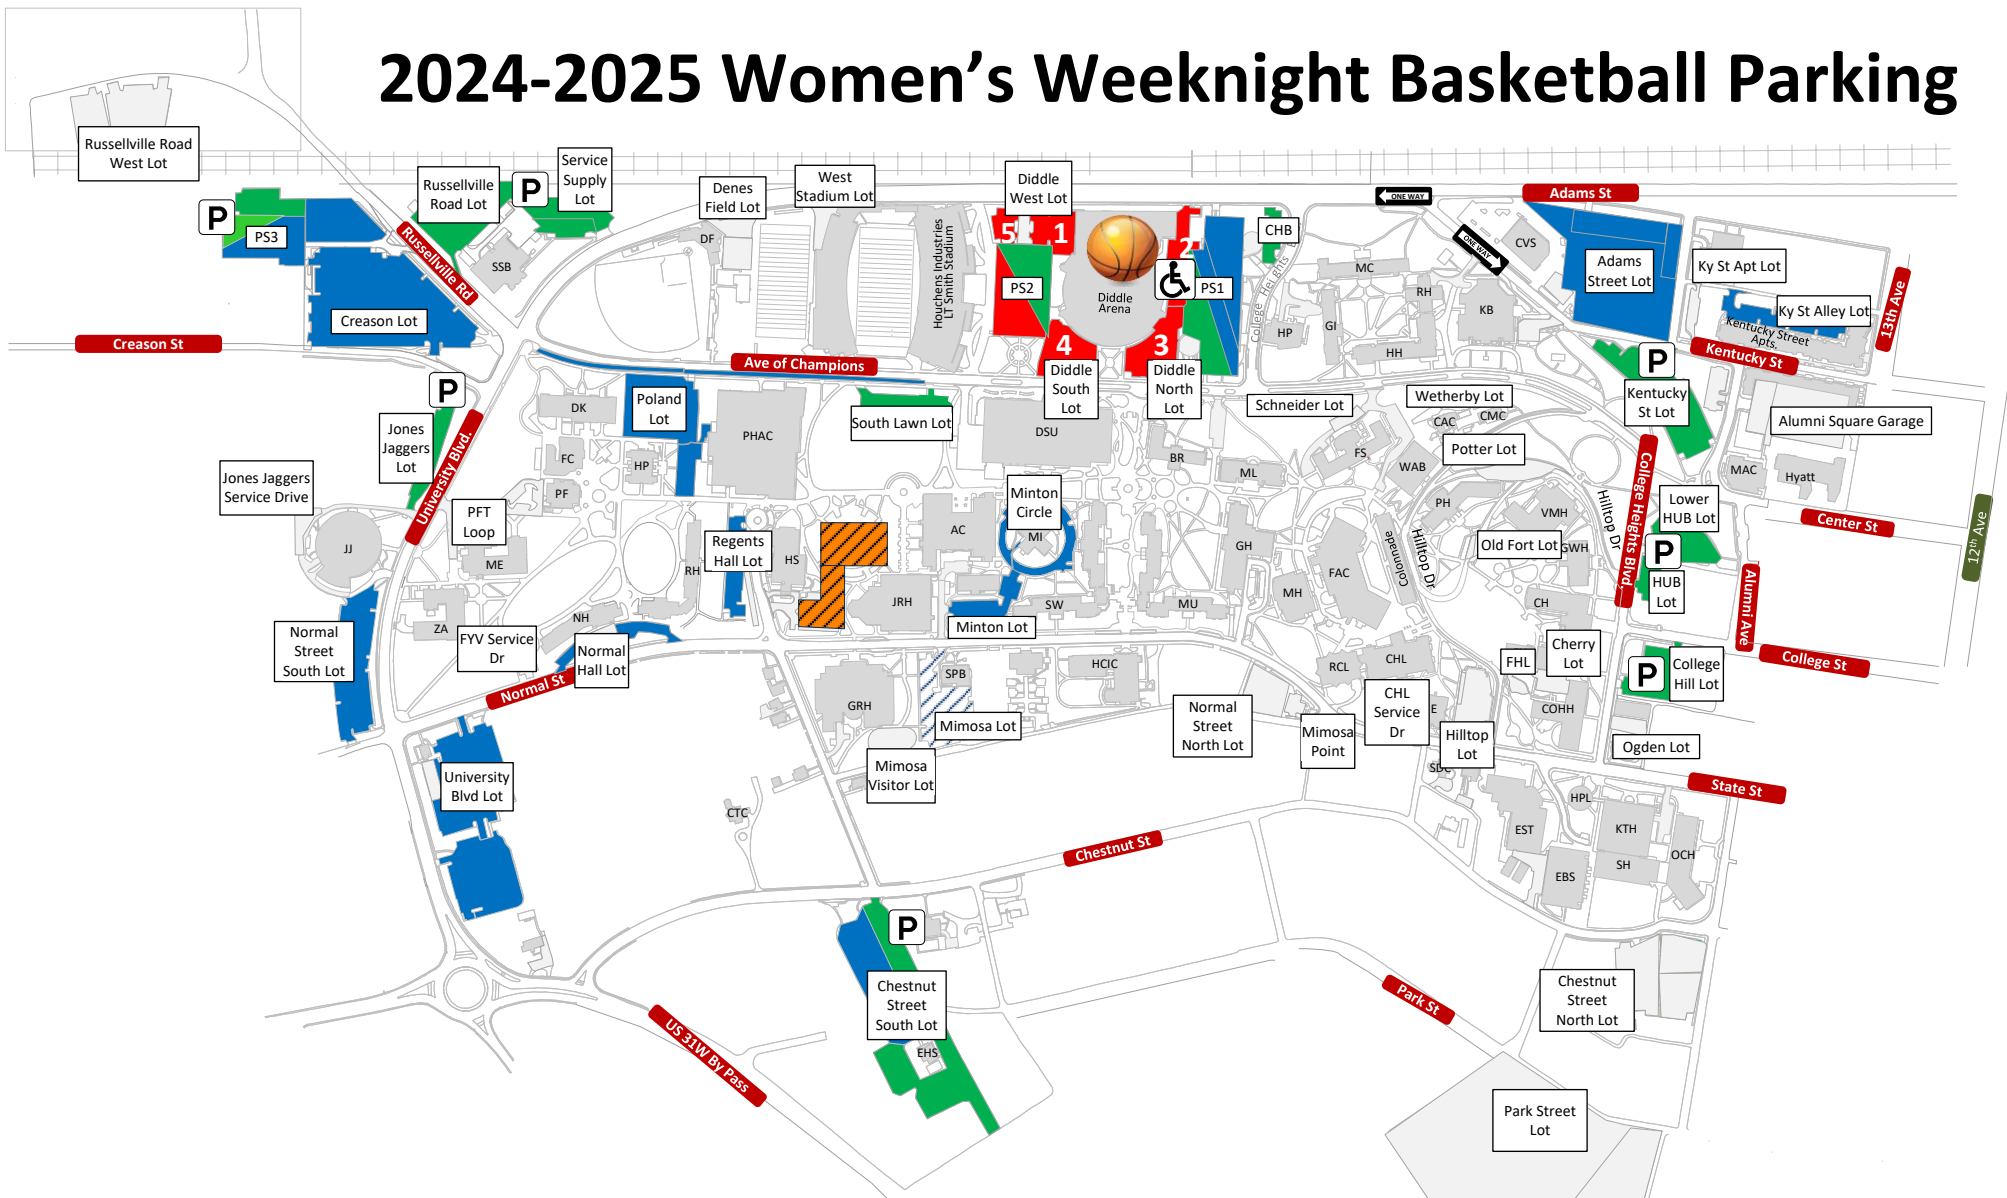

2024-2025 Women's Weeknight Basketball Parking

Note: Map has colored details.
Please Print in Color.

Legend			
	HAF Reserved Parking		WKU Permit Required
	Open Public Parking WKU Permit Alternate Parking		Disability Drop Off/Pick Up
	WKU Housing Permit Required		