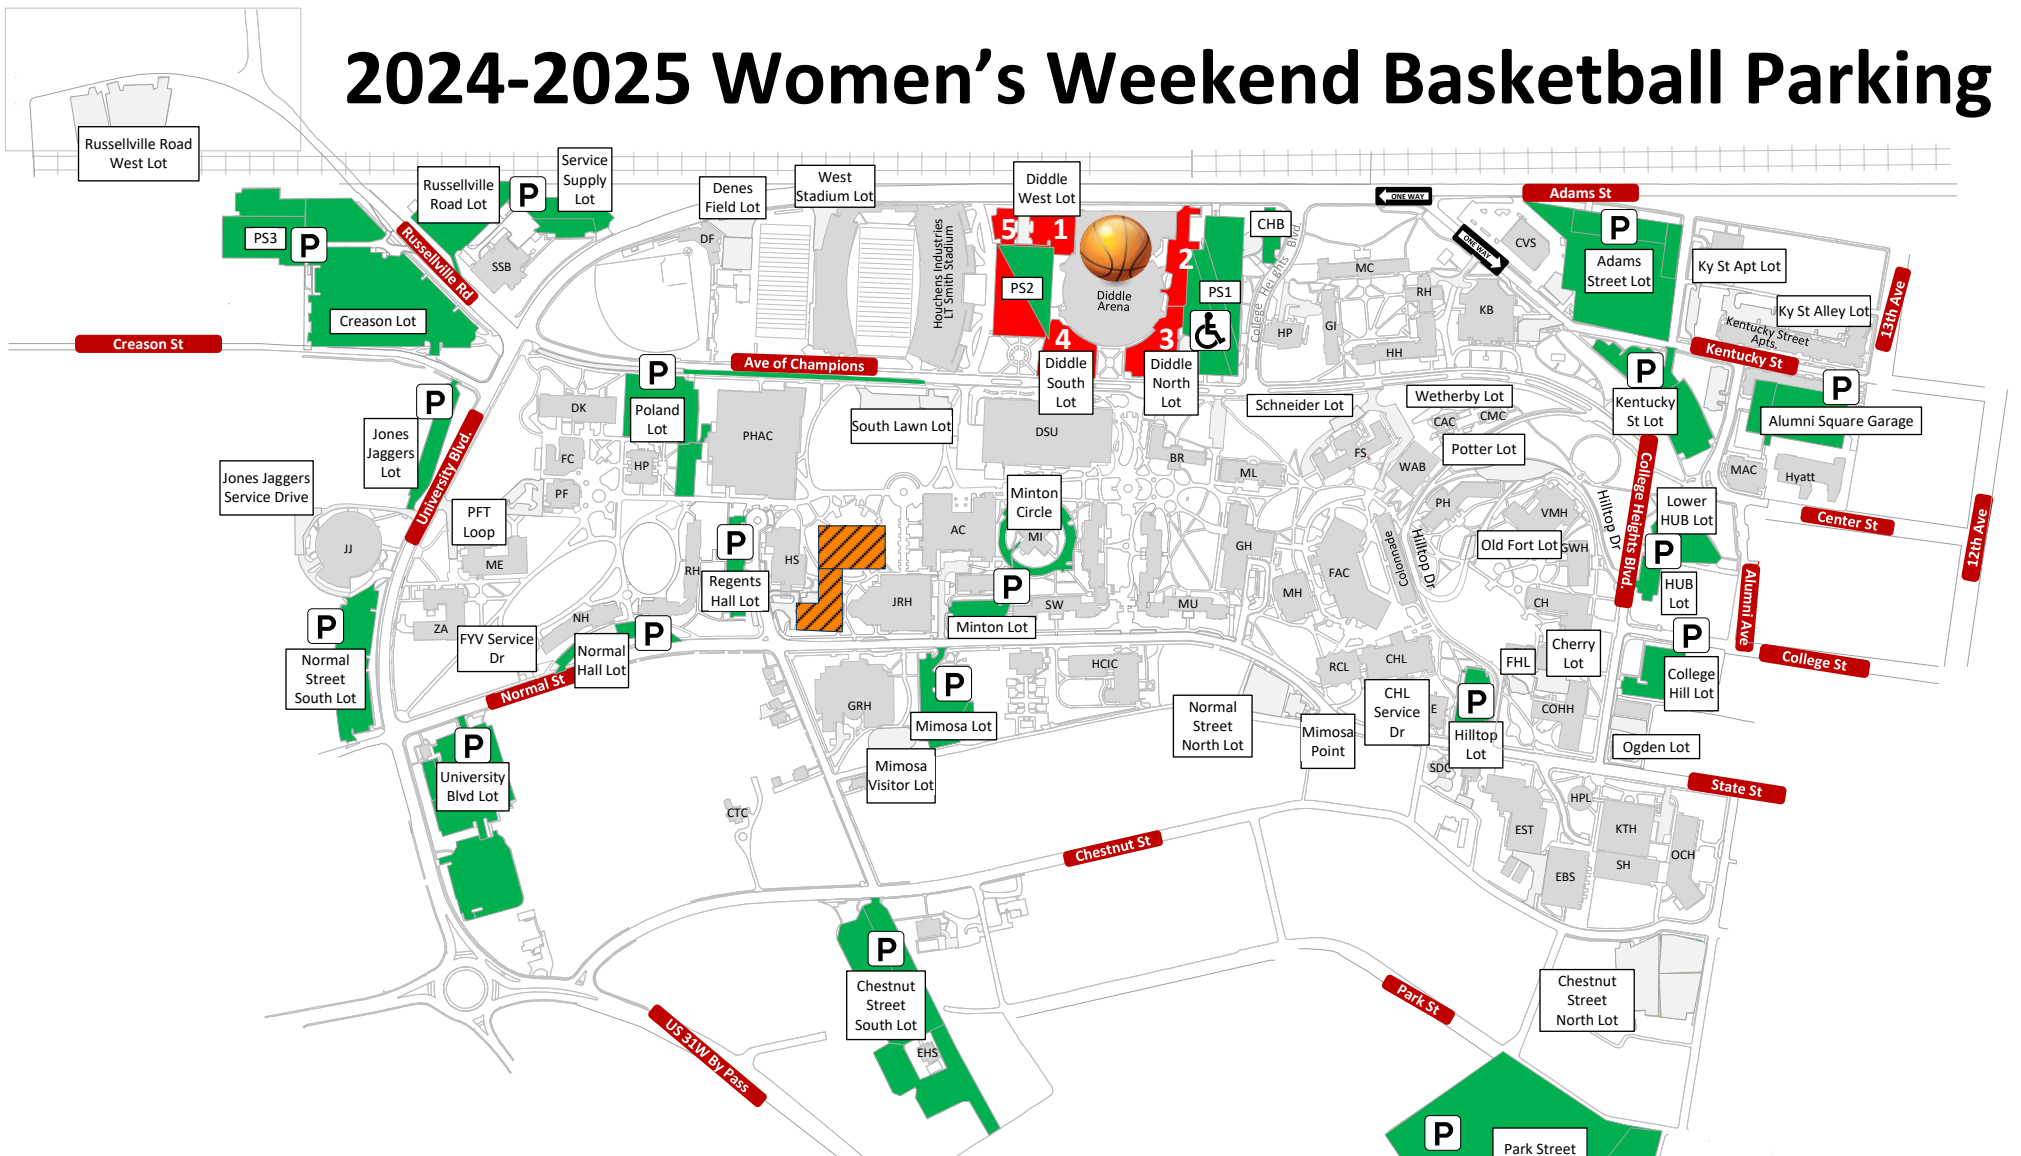

2024-2025 Women's Weekend Basketball Parking

Note: Map has colored details.
Please Print in Color.

Legend	
	HAF Reserved Parking
	Open Public Parking WKU Permit Alternate Parking
	Disability Drop Off / Pick Up