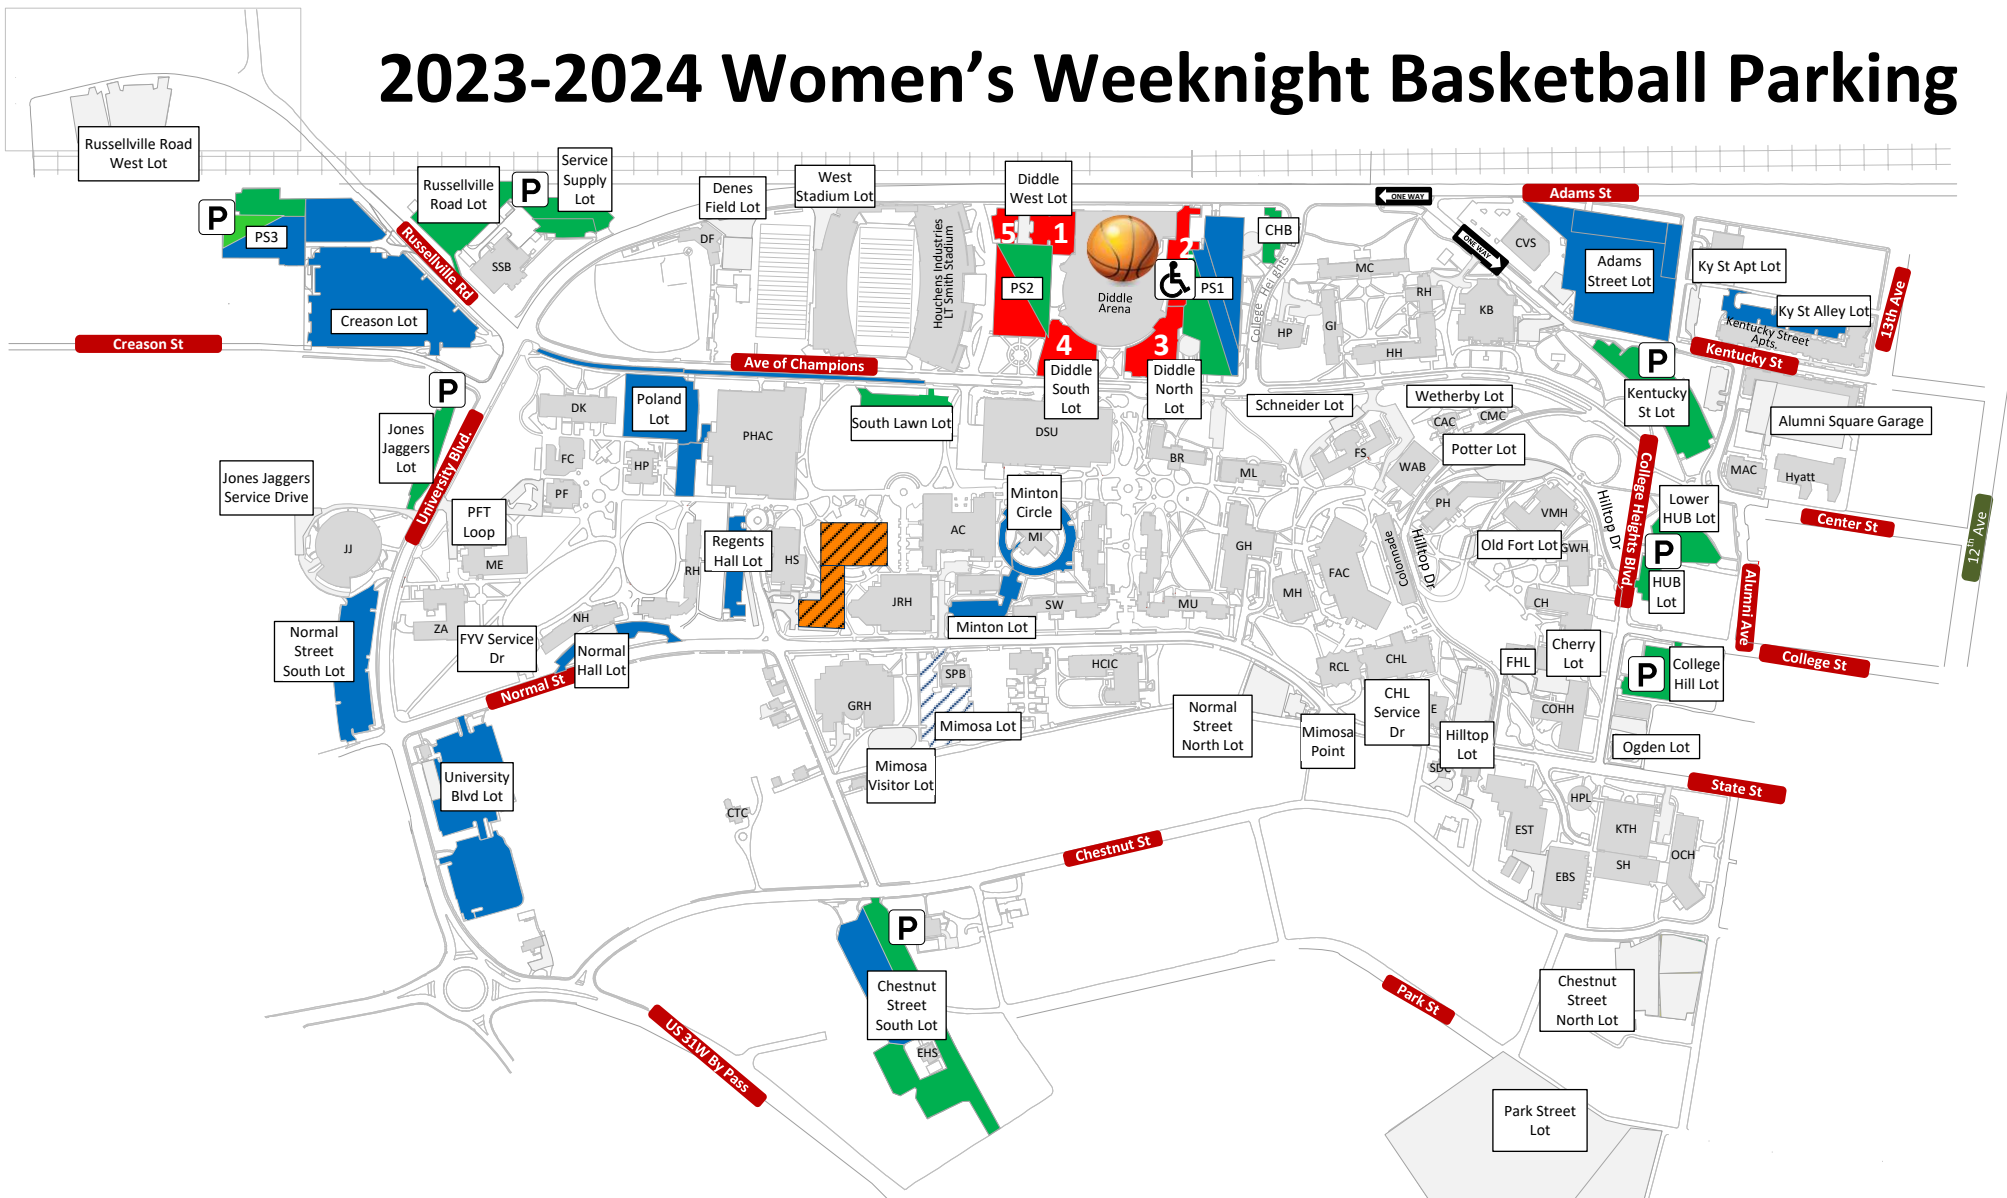

# 2023-2024 Women's Weeknight Basketball Parking

Note: Map has colored details.  
Please Print in Color.

Legend			
	HAF Reserved Parking		WKU Permit Required
	Open Public Parking WKU Permit Alternate Parking		Disability Drop Off/Pick Up
	WKU Housing Permit Required		