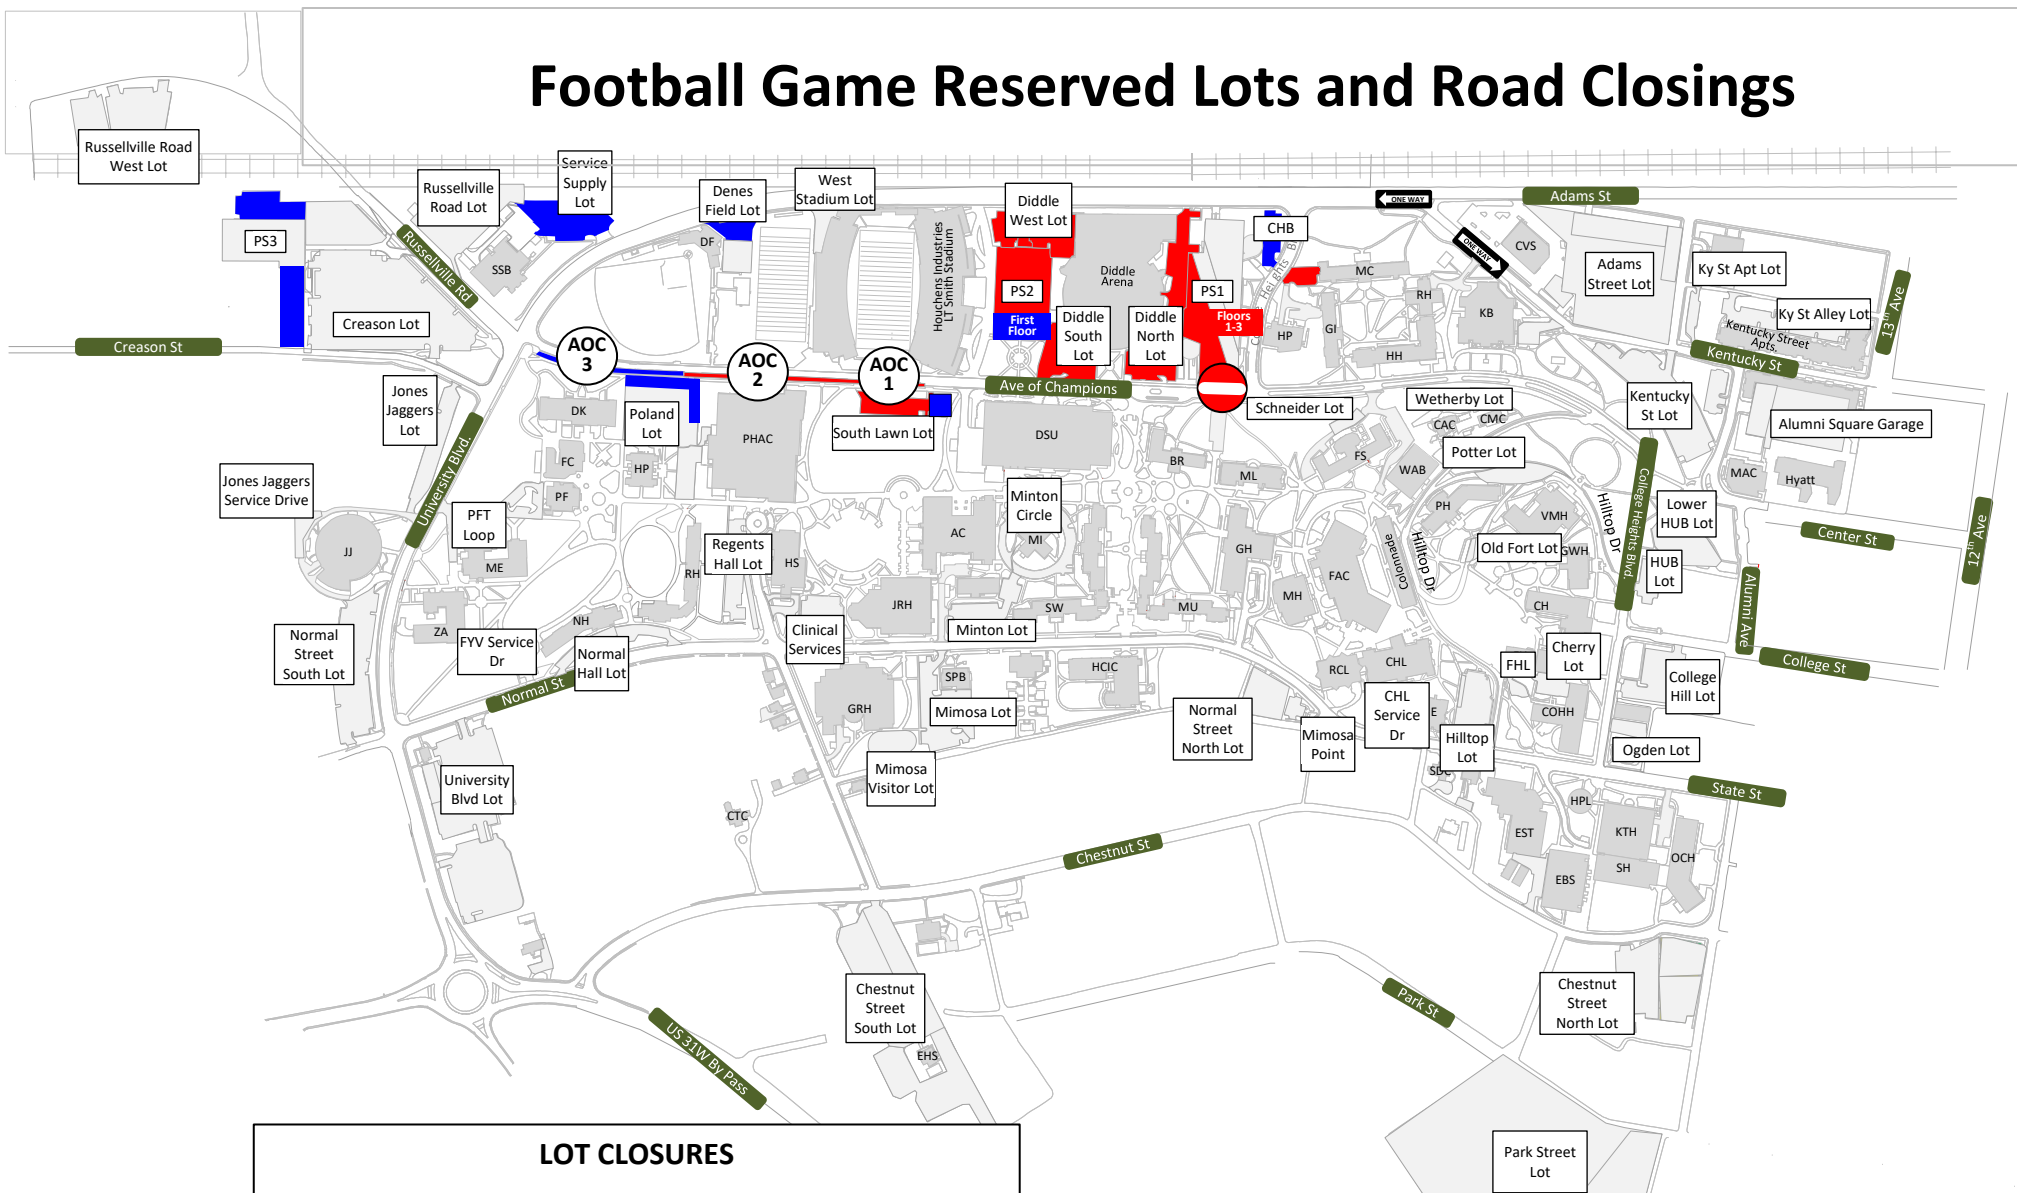

Football Game Reserved Lots and Road Closures

LOT CLOSURES

-  Supporting Lots.
 - No new entry beginning at 4:30PM Friday,
 - Must be cleared by 6:00PM Friday.
-  HAF Lots
 - Reserved beginning at 6AM Saturday.
 - Must be cleared by 7AM Saturday.

ROAD CLOSURES

-  Avenue of Champions
 - Closed 4 hours before kick-off until end of event operations