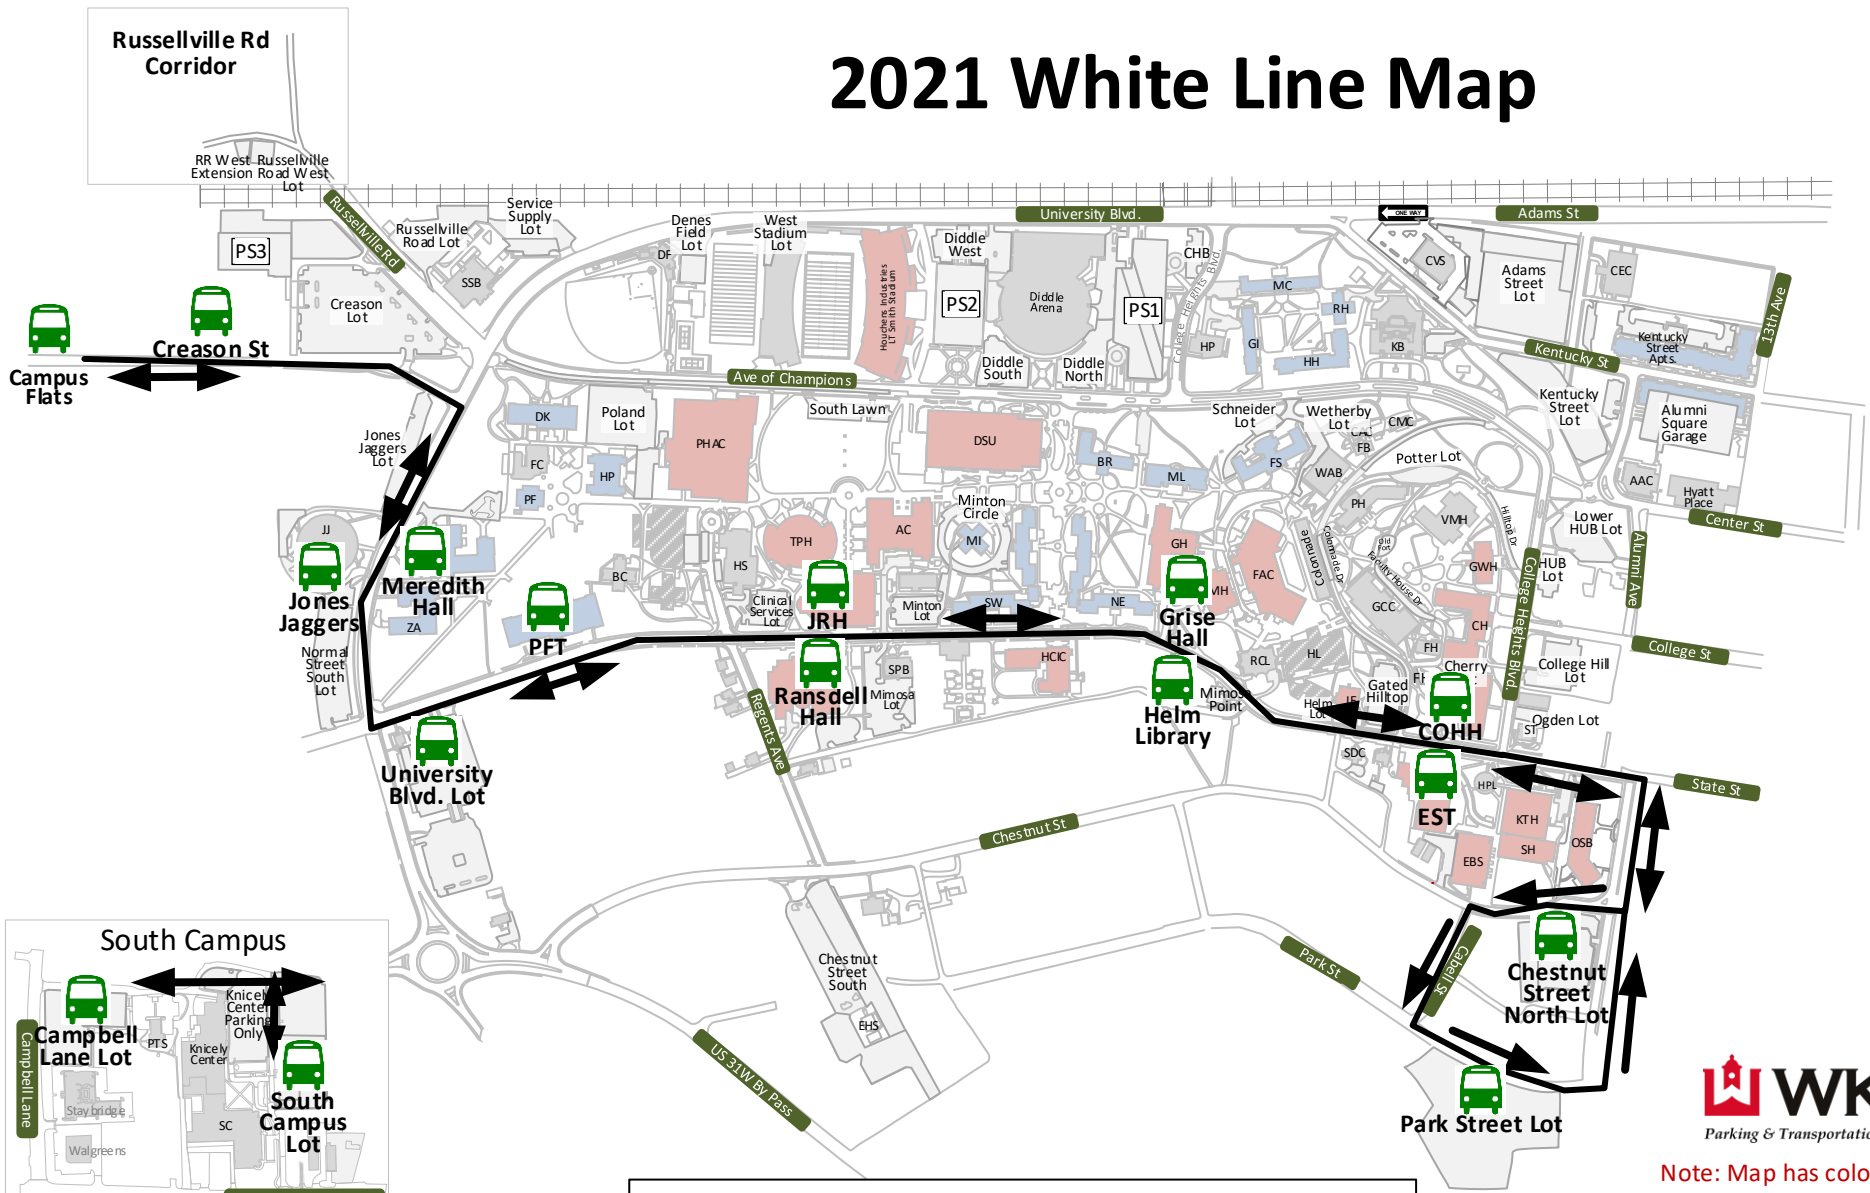

2021 White Line Map

Note: Map has colored details.
Please Print in Color.

White Line
7:15AM – 6:00PM Mon – Fri

- 7:15AM – 3:00PM: 16 minute frequency
- 3:00PM – 6:00PM: 32 minute frequency
- Serves South Campus, Campus Flats, Academic Corridor, and Park Street Lot