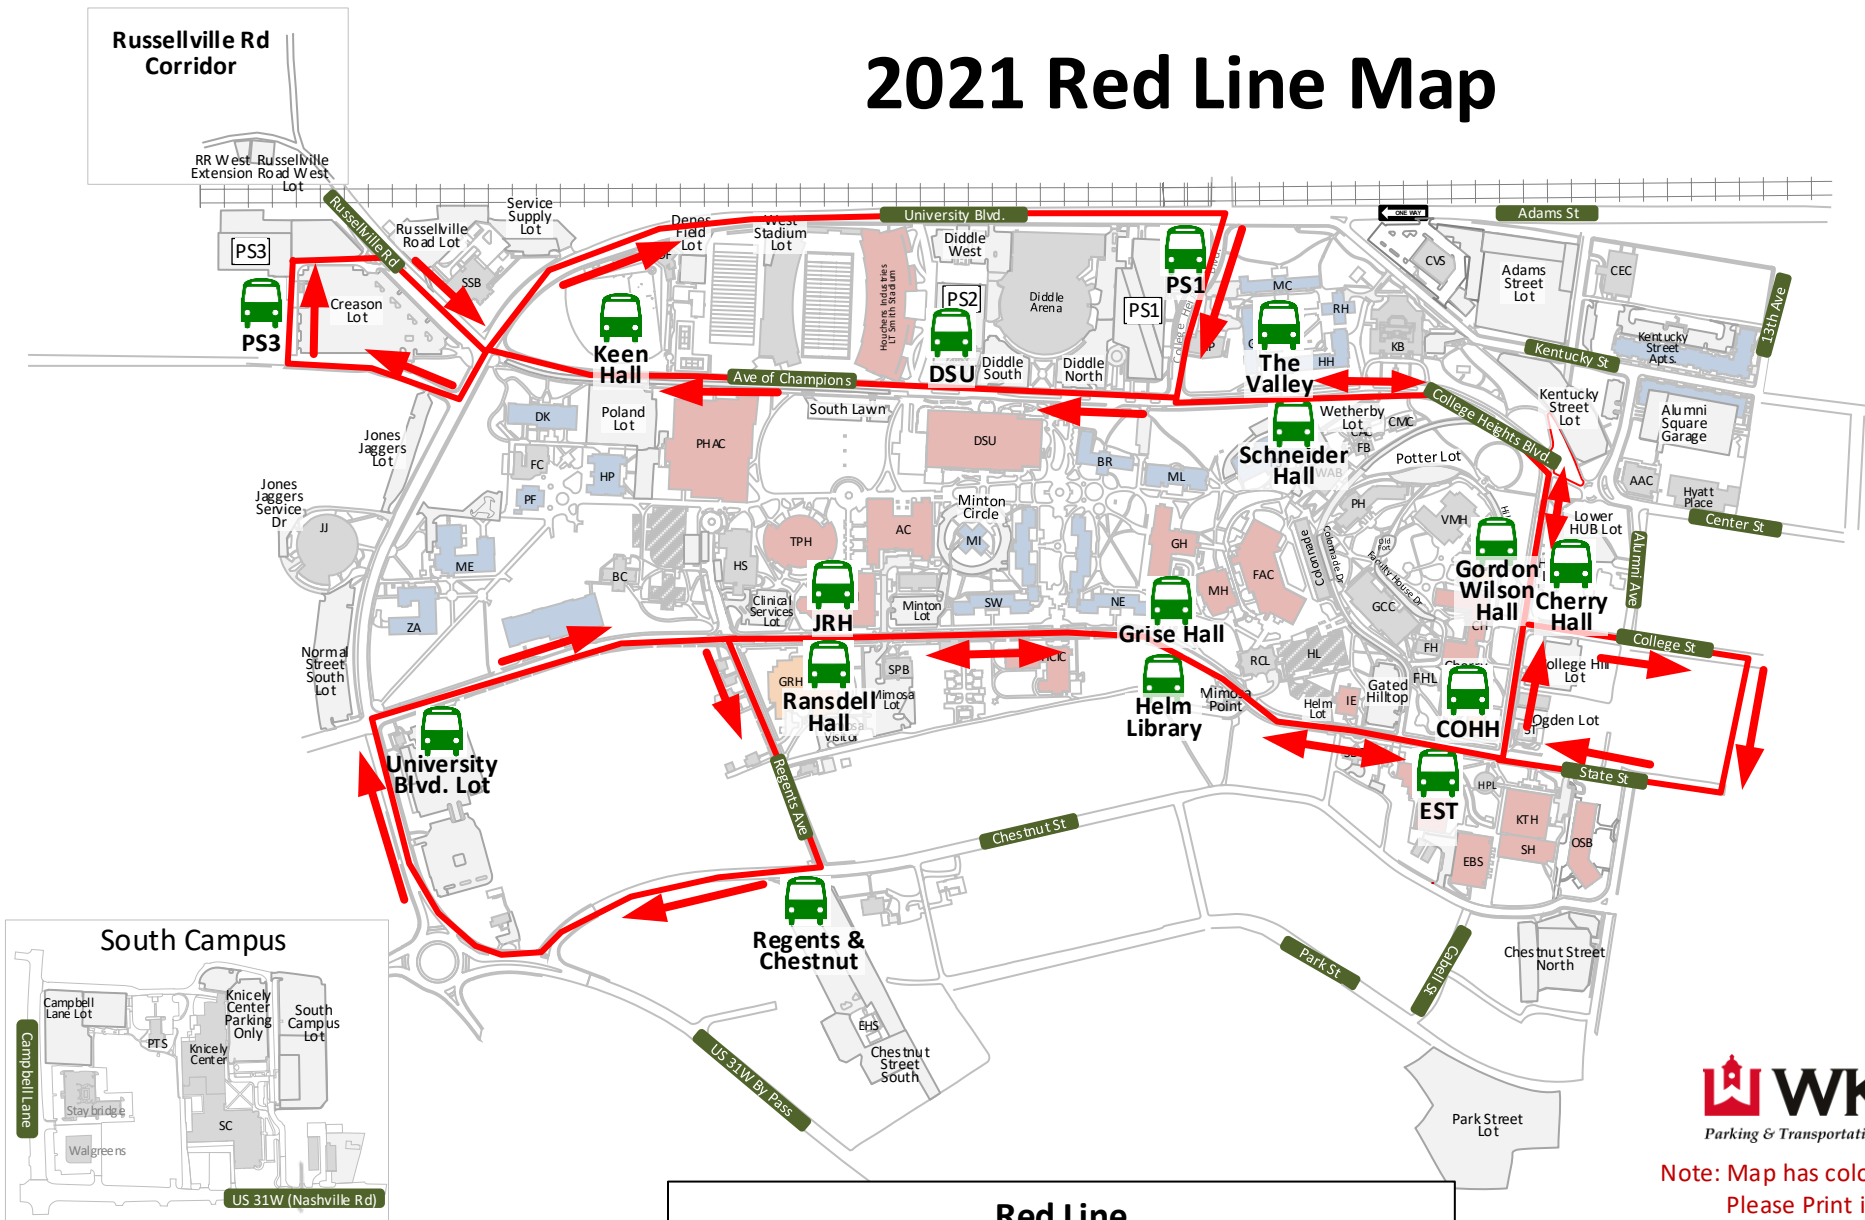

# 2021 Red Line Map

Note: Map has colored details.  
Please Print in Color.

**Red Line**  
**7:30AM – 6:00PM Mon - Fri**

- 7:30AM – 4:00PM: 10 minute frequency
- 4:00PM – 6:00PM: 30 minute frequency
- Serves Parking Structure 3, The Valley, Academic Corridor, DSU, and Keen Hall