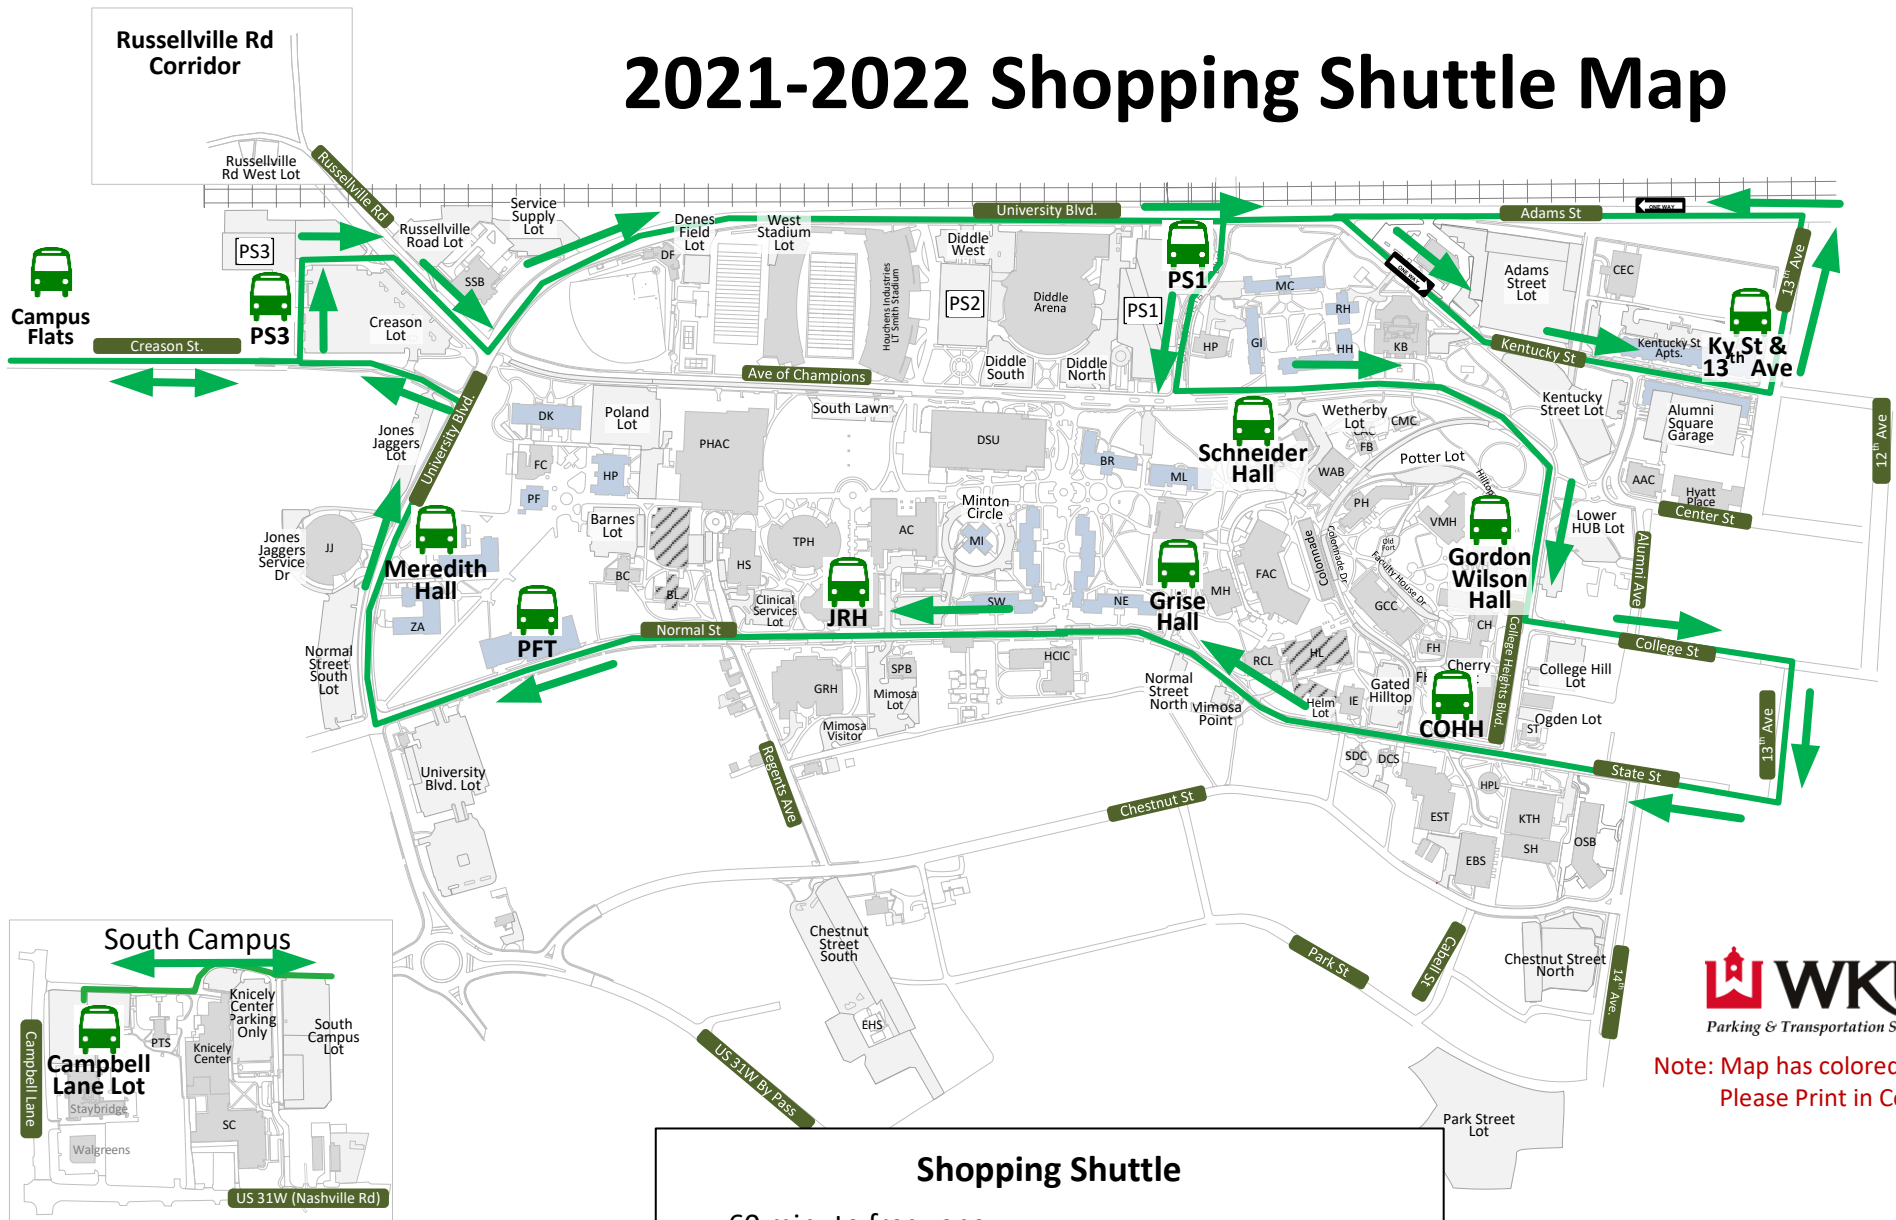

2021-2022 Shopping Shuttle Map

Note: Map has colored details.
Please Print in Color.

Shopping Shuttle

- 60 minute frequency
Saturday during Fall / Spring semesters
4:00PM – 8:00PM
- 60 minute frequency
Wednesday and Saturday during Intersession Service
4:00PM – 8:00PM

NOTE: Walmart, Barnes & Noble, and Greenwood Mall not depicted.