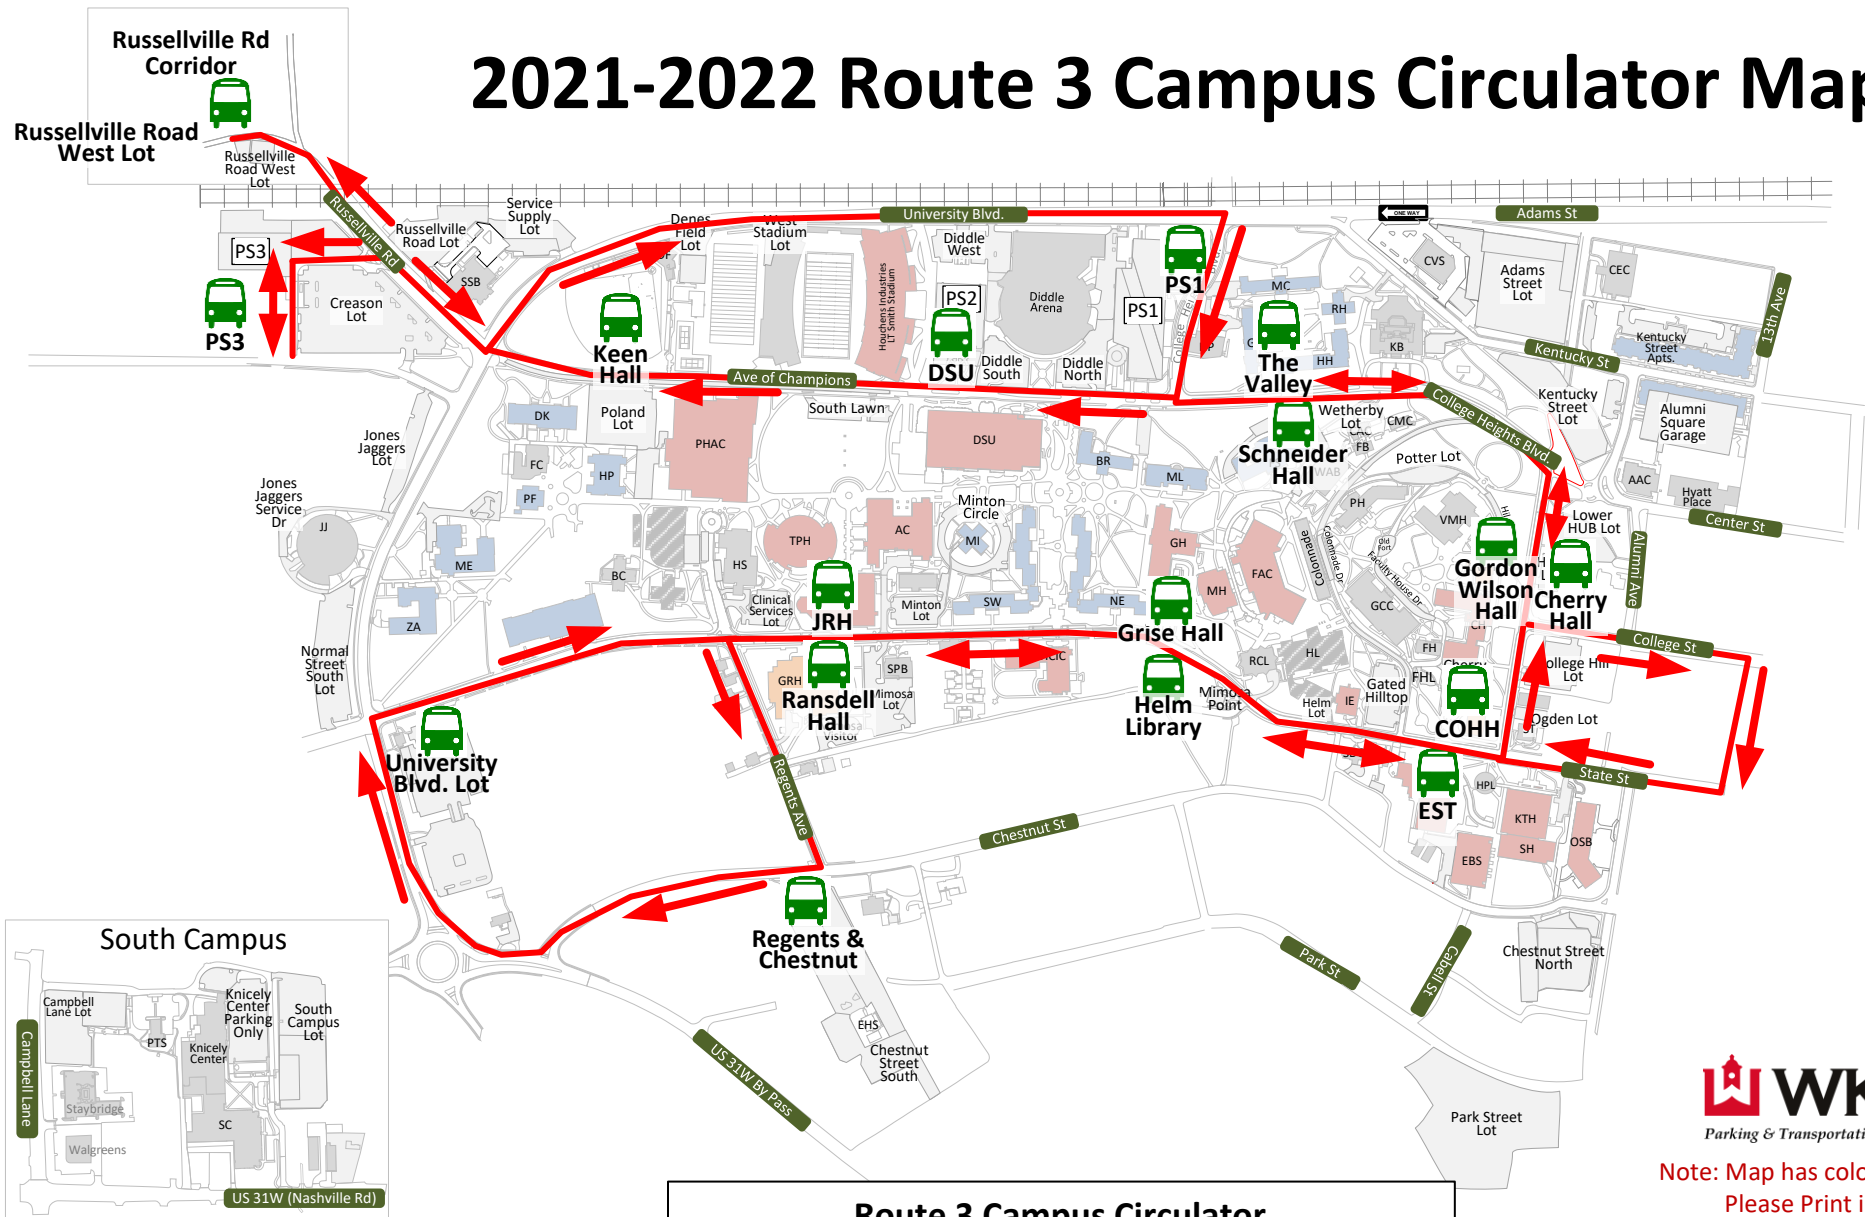

2021-2022 Route 3 Campus Circulator Map

Note: Map has colored details.
Please Print in Color.

Route 3 Campus Circulator
7:20AM – 6:30PM Mon - Fri

- 7:20AM – 3:30PM: 11 minute frequency
- 3:30PM – 5:30PM: 17 minute frequency
- 5:30PM – 6:30PM: 33 minute frequency
- Serves Russellville Road West Lot, Parking Structure 3, The Valley, Academic Corridor, DSU, and Keen Hall