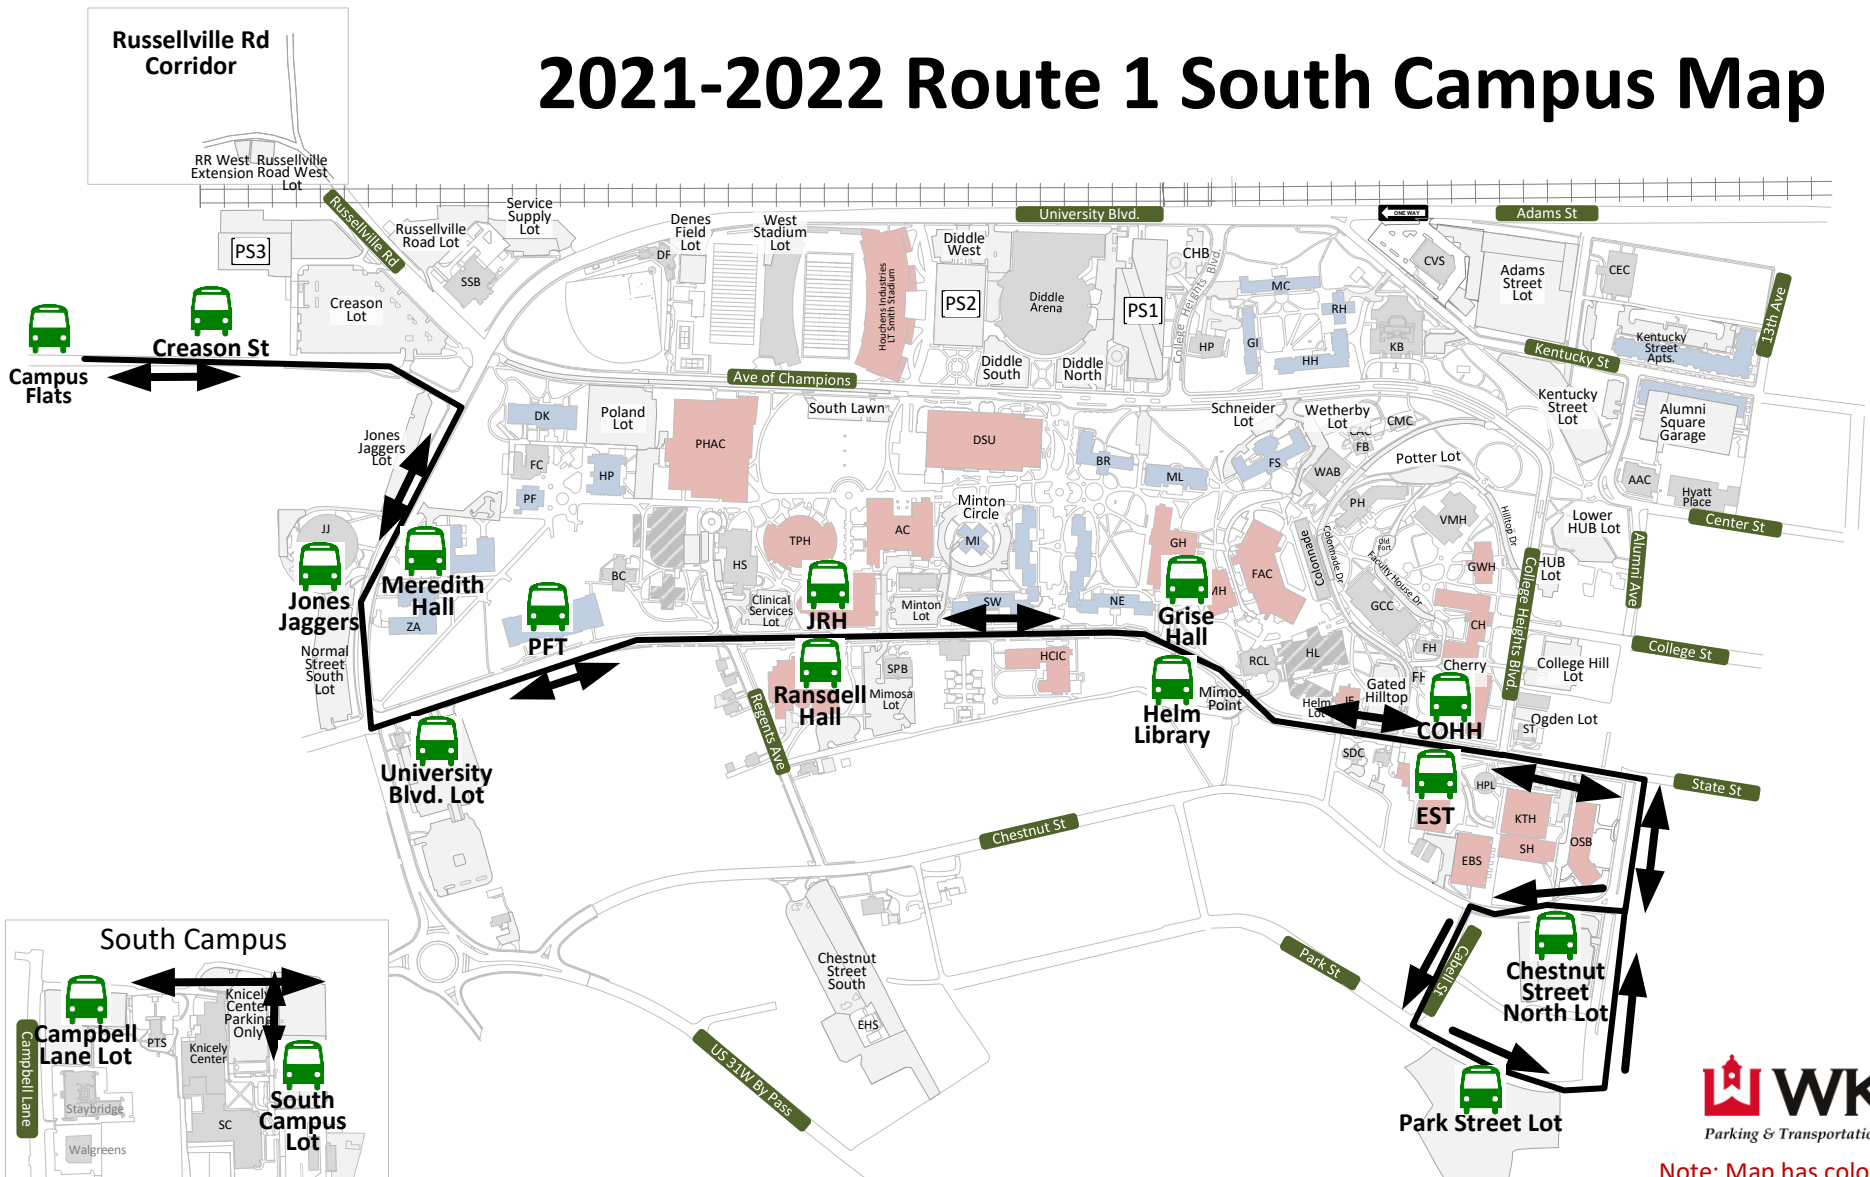

2021-2022 Route 1 South Campus Map

Route 1 South Campus
7:15AM – 6:00PM Mon – Fri

- 7:15AM – 3:00PM: 16 minute frequency
- 3:00PM – 6:00PM: 32 minute frequency
- Serves South Campus, Campus Flats, Academic Corridor, and Park Street Lot

Note: Map has colored details.
 Please Print in Color.