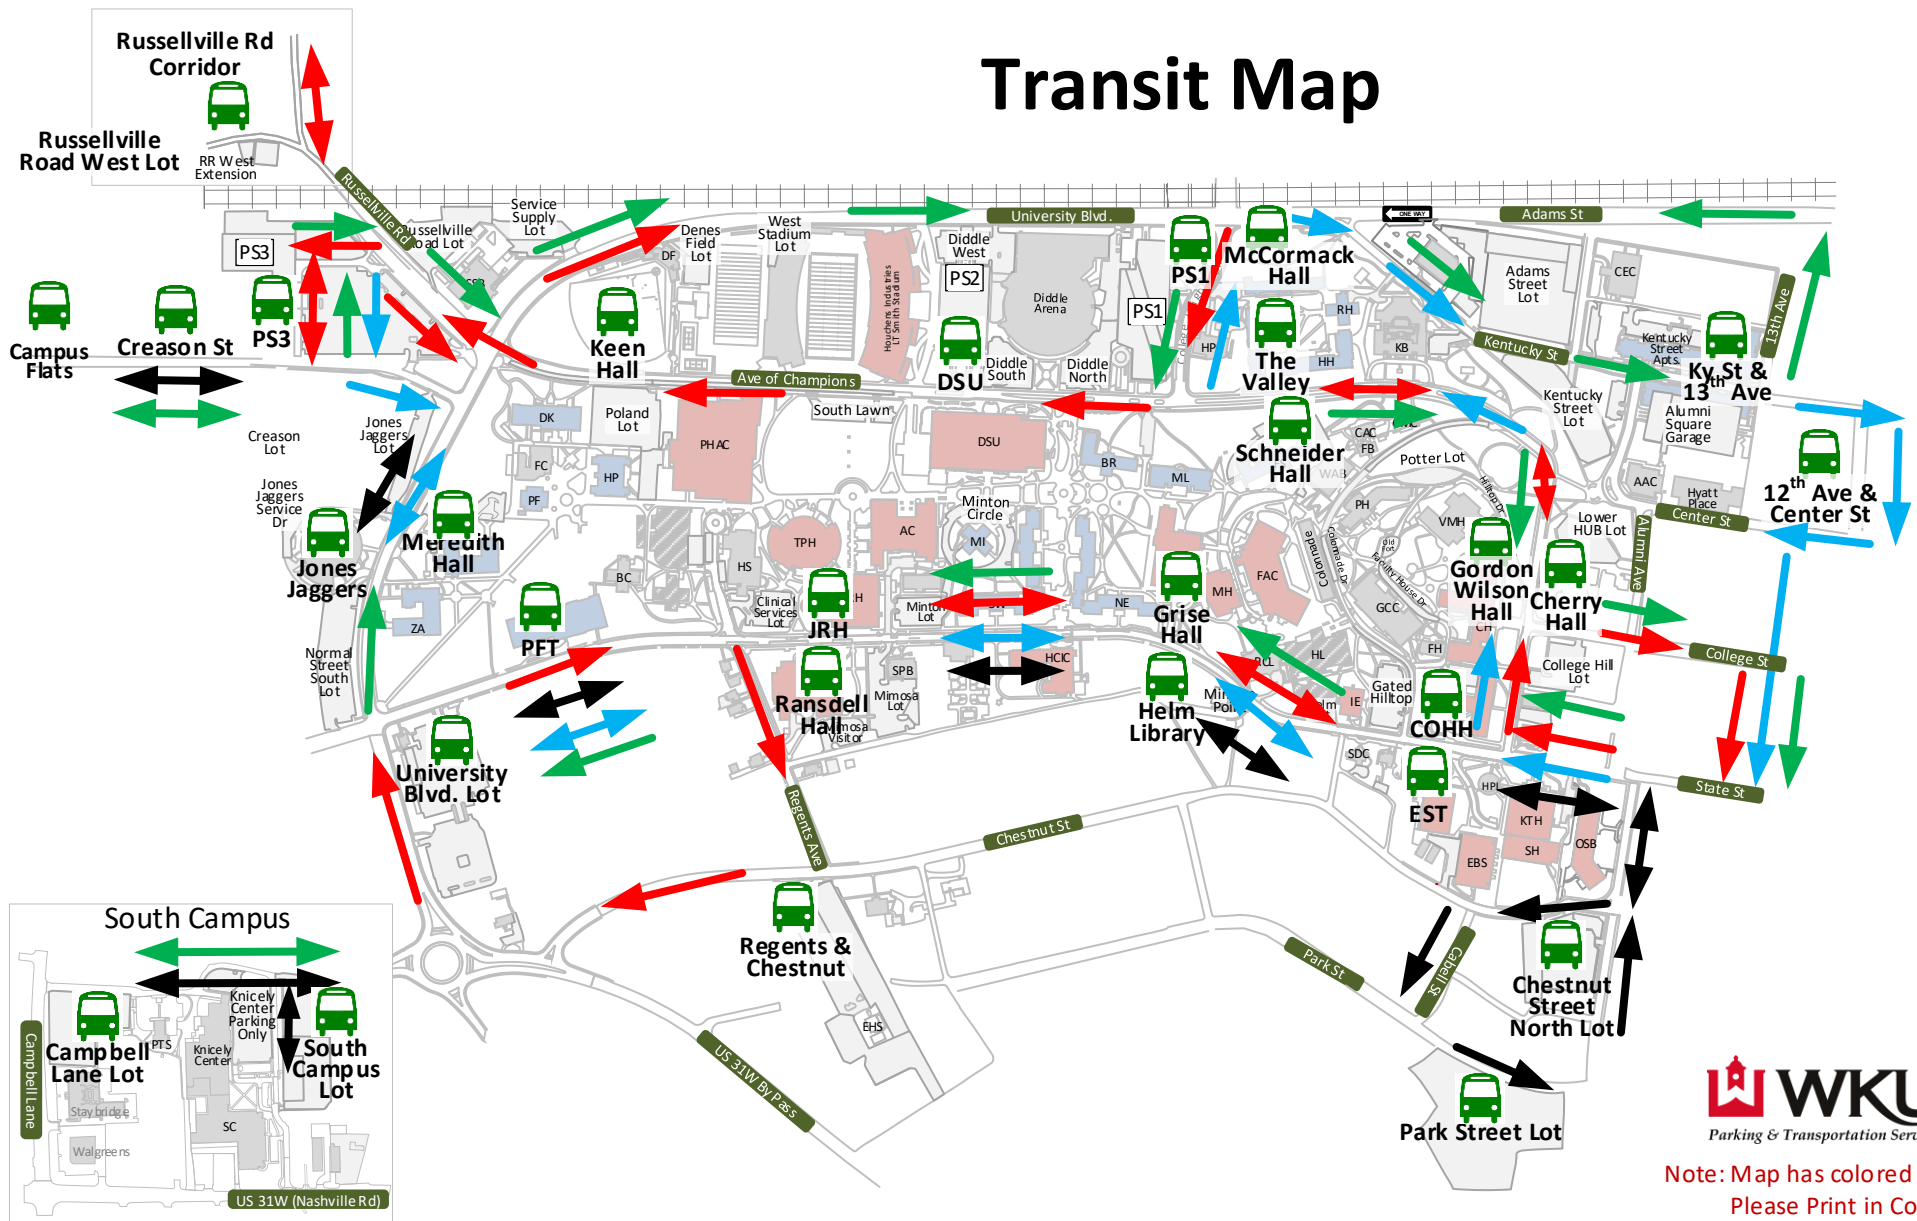

Transit Map

Note: Map has colored details.
Please Print in Color.

White Line

7:15AM – 6:00PM Mon – Fri

- 7:15AM – 3:00PM: 16 min frequency
- 3:00PM – 6:00PM: 32 min frequency
- Serves South Campus, Campus Flats, Academic Corridor, and Park Street Lot

Red Line

7:20AM – 6:30PM Mon - Fri

- 7:20AM – 3:30PM: 11 min frequency
- 3:30PM – 5:30PM: 17 min frequency
- 5:30PM – 6:30PM: 33 min frequency
- Serves Russellville Road West Lot, Parking Structure 3, The Valley, Academic Corridor, DSU, and Keen Hall.

Blue Line

7:25AM – 6:00PM Mon - Fri

- 7:25AM – 4:00PM: 13 min frequency
- 4:00PM – 6:00PM: 26 min frequency
- Serves Parking Structure 3, Academic Corridor, KY Street Apartments, and The Columns.

Green Line Shopping Shuttle

- 60 minute frequency Sat during Fall/ Spring semesters 4:00PM – 8:00PM
 - 60 minute frequency Wed and Sat during Intercession Service. 4:00PM – 8:00PM
- NOTE:** Walmart, Barnes & Noble, and Greenwood Mall not depicted.