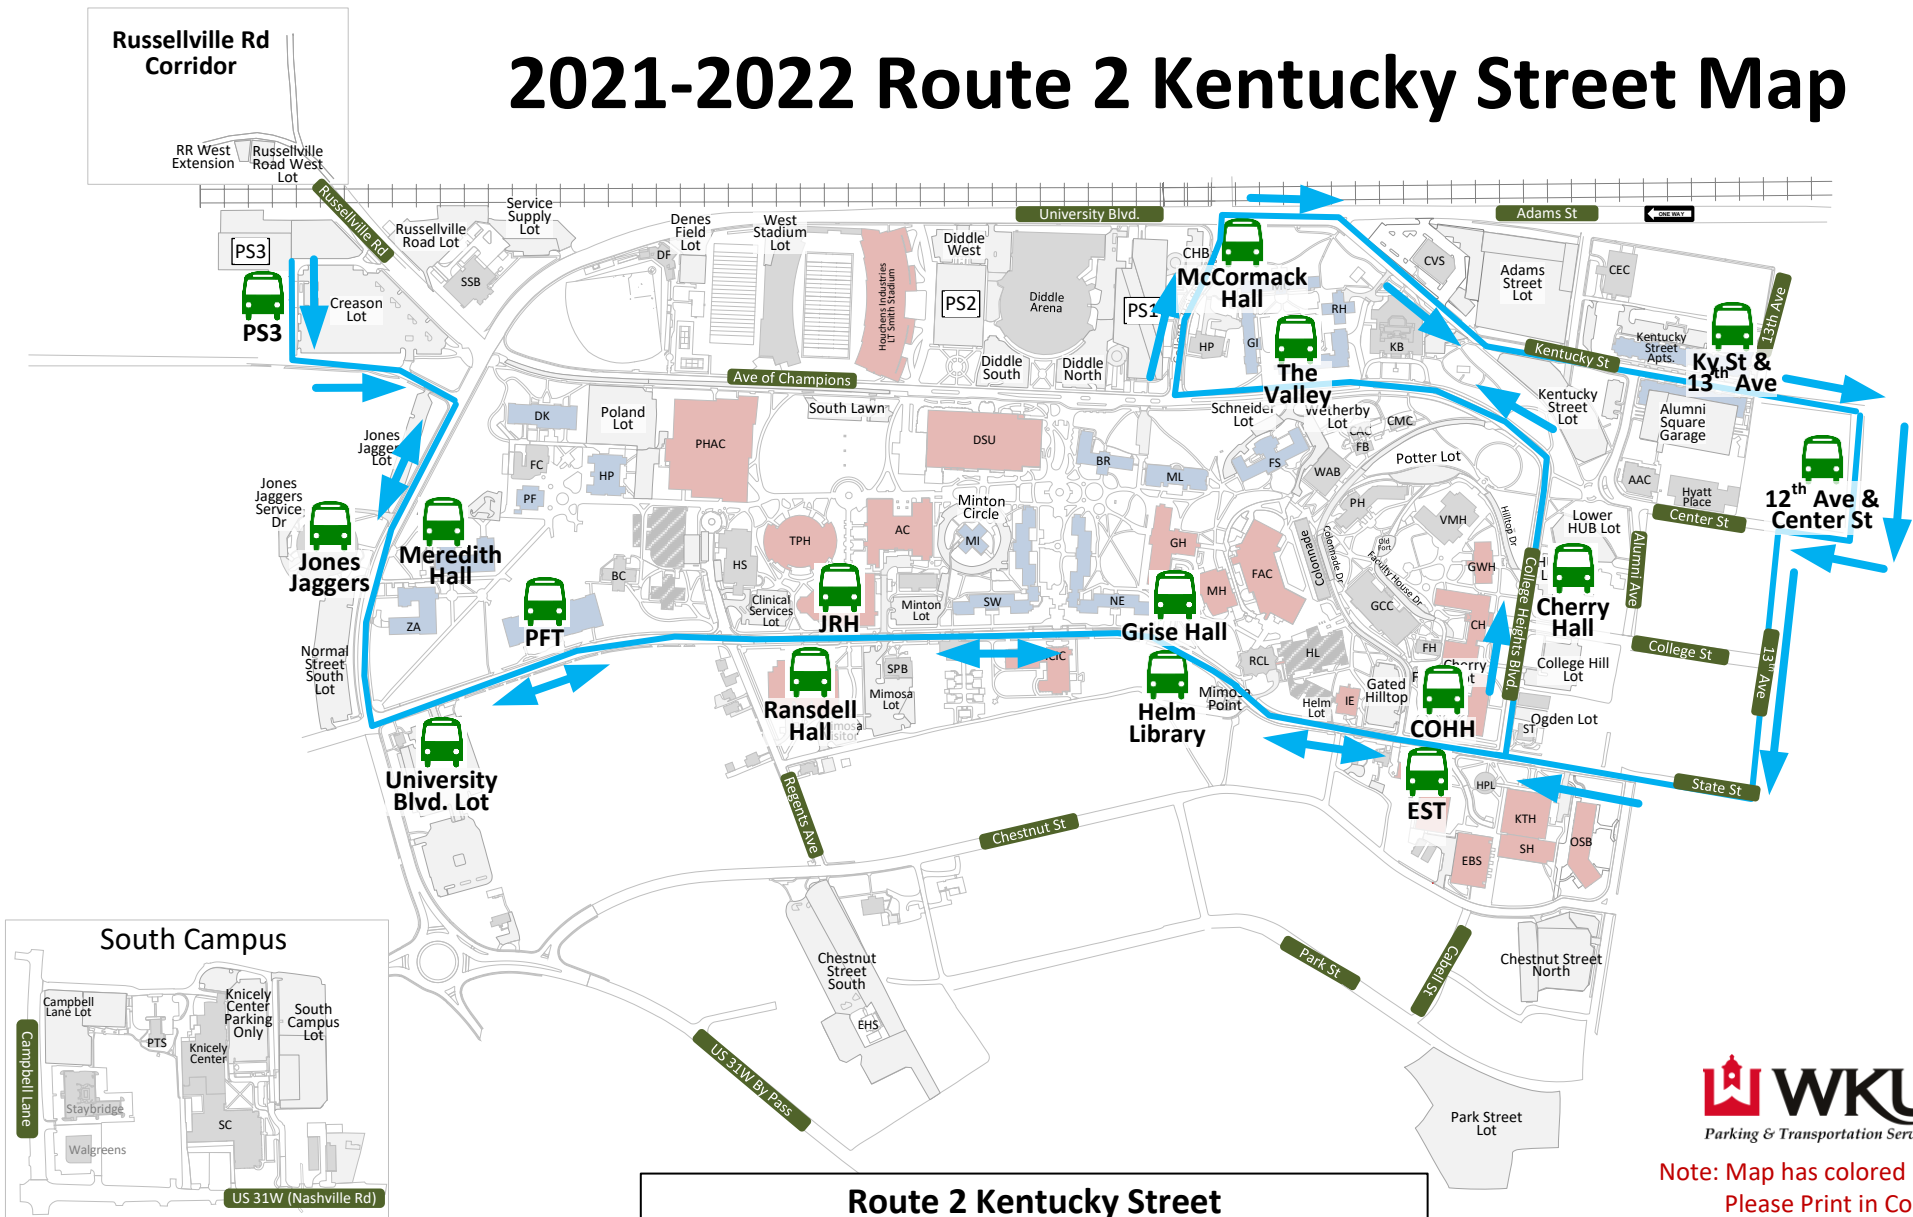

2021-2022 Route 2 Kentucky Street Map

Note: Map has colored details.
Please Print in Color.

Route 2 Kentucky Street
7:25AM – 6:00PM Mon - Fri

- 7:25AM – 4:00PM: 13 minute frequency
- 4:00PM – 6:00PM: 26 minute frequency
- Serves Parking Structure 3, Academic Corridor, The Valley, KY Street Apartments, and The Columns