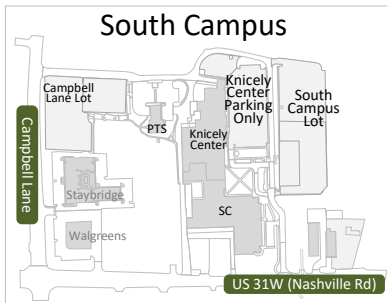

2021-2022 Route 2 Kentucky Street Map

Note: Map has colored details.
Please Print in Color.

Route 2 Kentucky Street
7:25AM – 6:00PM Mon - Fri

- 7:25AM – 4:00PM: 13 minute frequency
- 4:00PM – 6:00PM: 26 minute frequency
- Serves Parking Structure 3, Academic Corridor, The Valley, KY Street Apartments, and The Columns