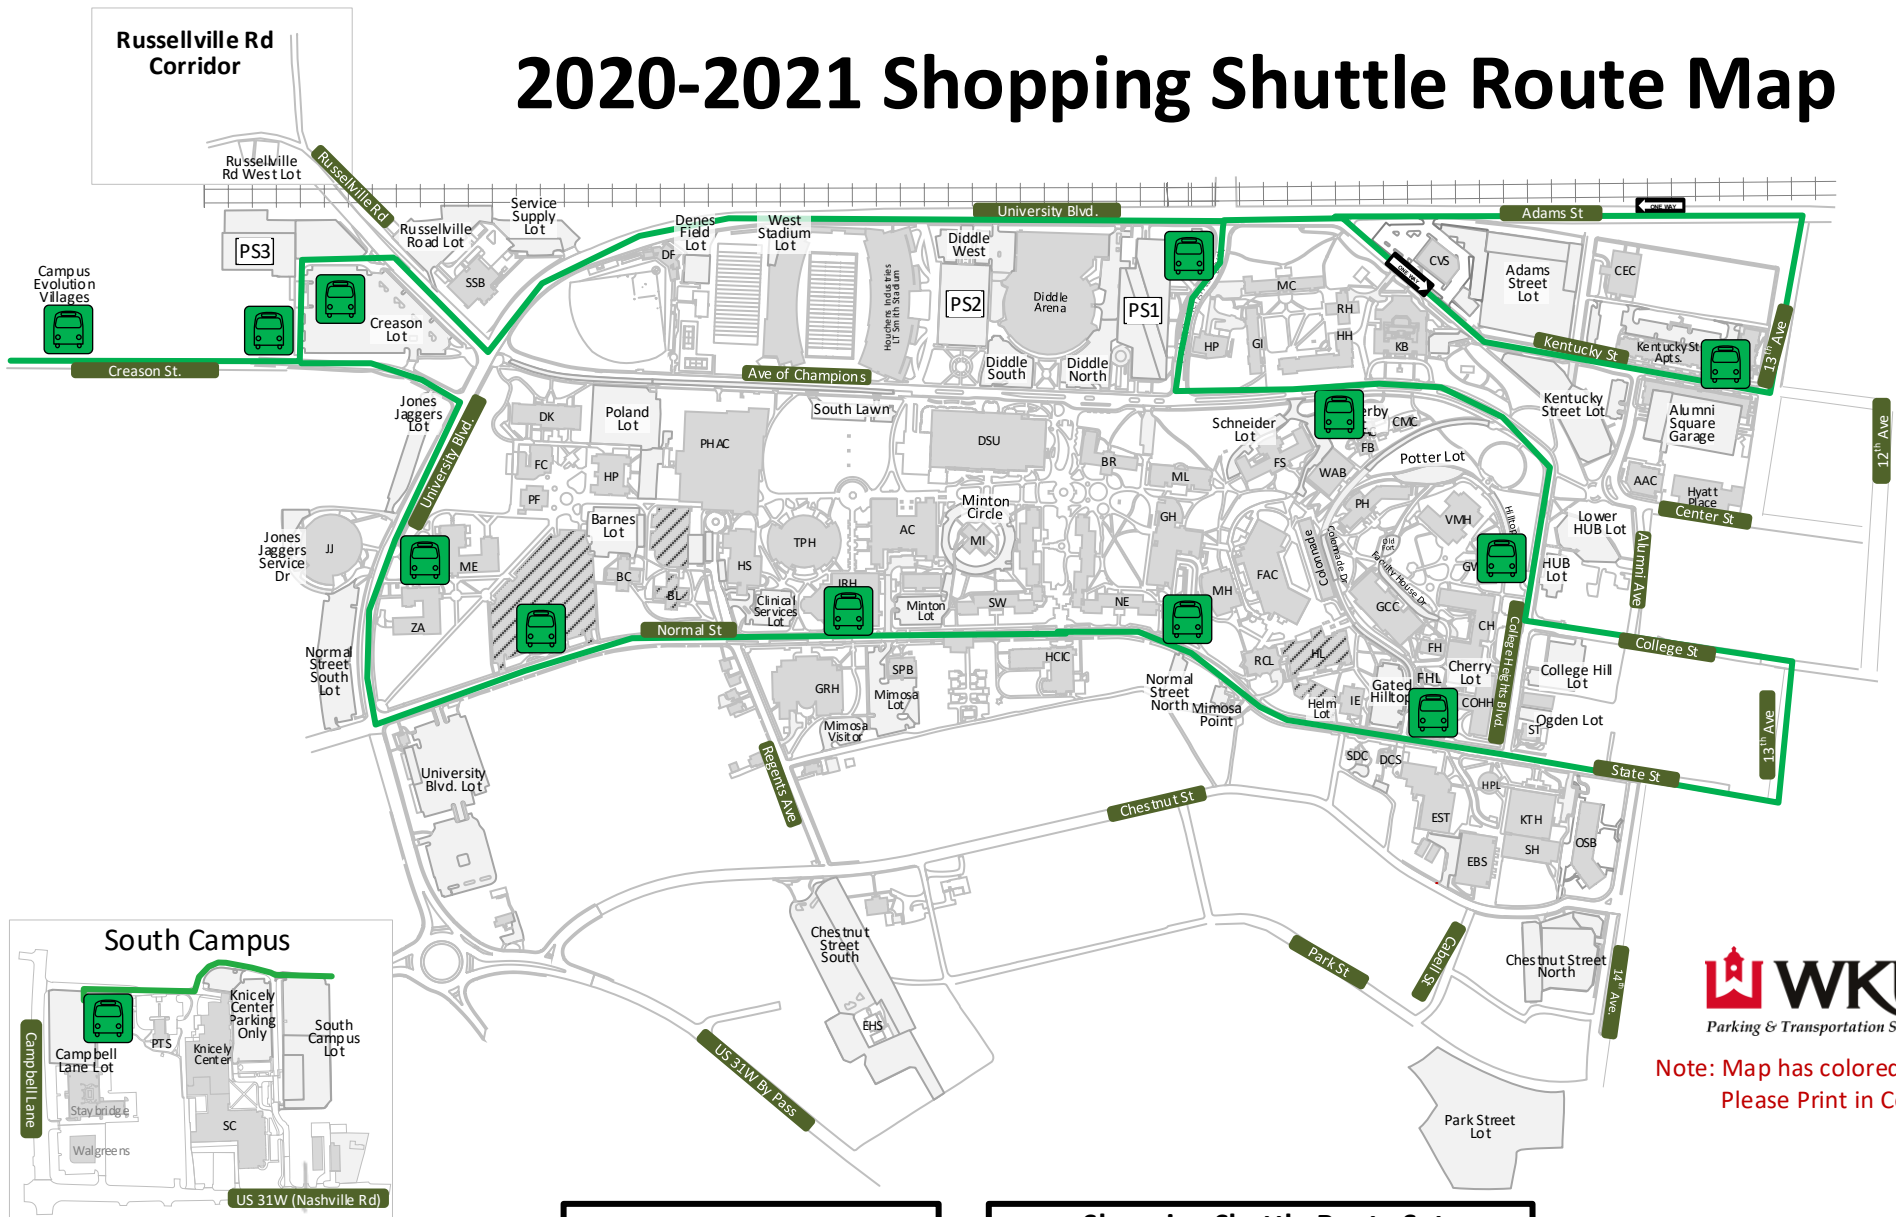

2020-2021 Shopping Shuttle Route Map

Note: Map has colored details.
Please Print in Color.

Map References

Shopping Shuttle

Shopping Shuttle Route Sat
4:00PM – 8:30PM

- 27 Min Frequency

NOTE: Walmart, Barnes & Noble, and Greenwood Mall not depicted.