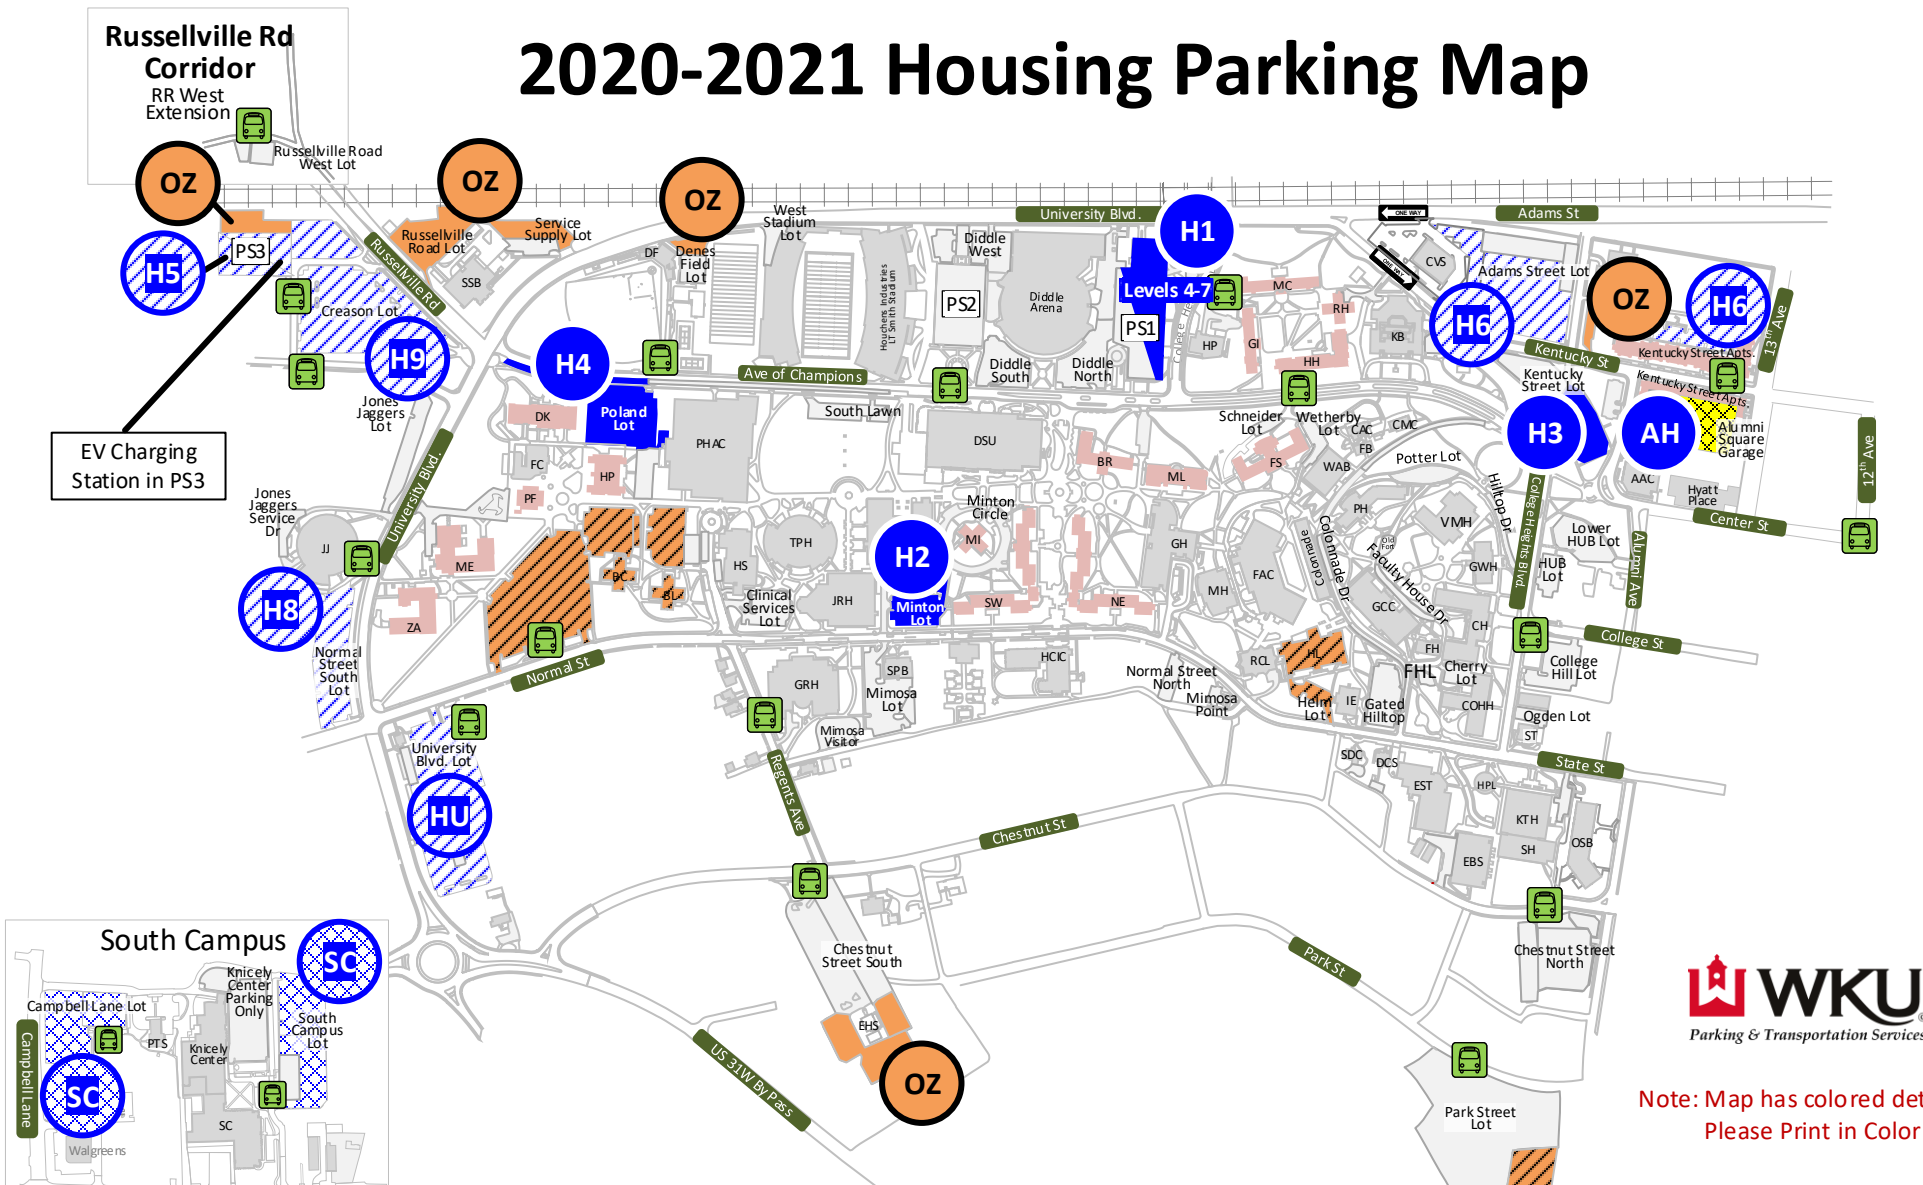

# 2020-2021 Housing Parking Map

Note: Map has colored details.  
Please Print in Color.

NOTE: For all H permits, permits are valid in your specific zone, OZ and South Campus zones at all times.  
After 4:30PM, all permits are also valid in all Commuter and Faculty/Staff Lots.

- Gated**
- Alumni Square Garage (24/7 access)
- Premium Parking**
- Parking Structure 1 (Levels 4-7)
  - Minton Lot
  - Kentucky Street Lot
  - Poland Lot / Ave of Champions

- Non-Premium Parking**
- Parking Structure 3
  - Adams St Lot, Kentucky St Apts Alley Lot
  - Normal Street South Lot
  - Creason Lot
  - University Blvd Lot

- South Campus Vehicle Storage**
- South Campus Only
- Other**
- Overflow Zones For Main Campus Permits
  - Residence Halls
  - Construction
  - Transit Stops