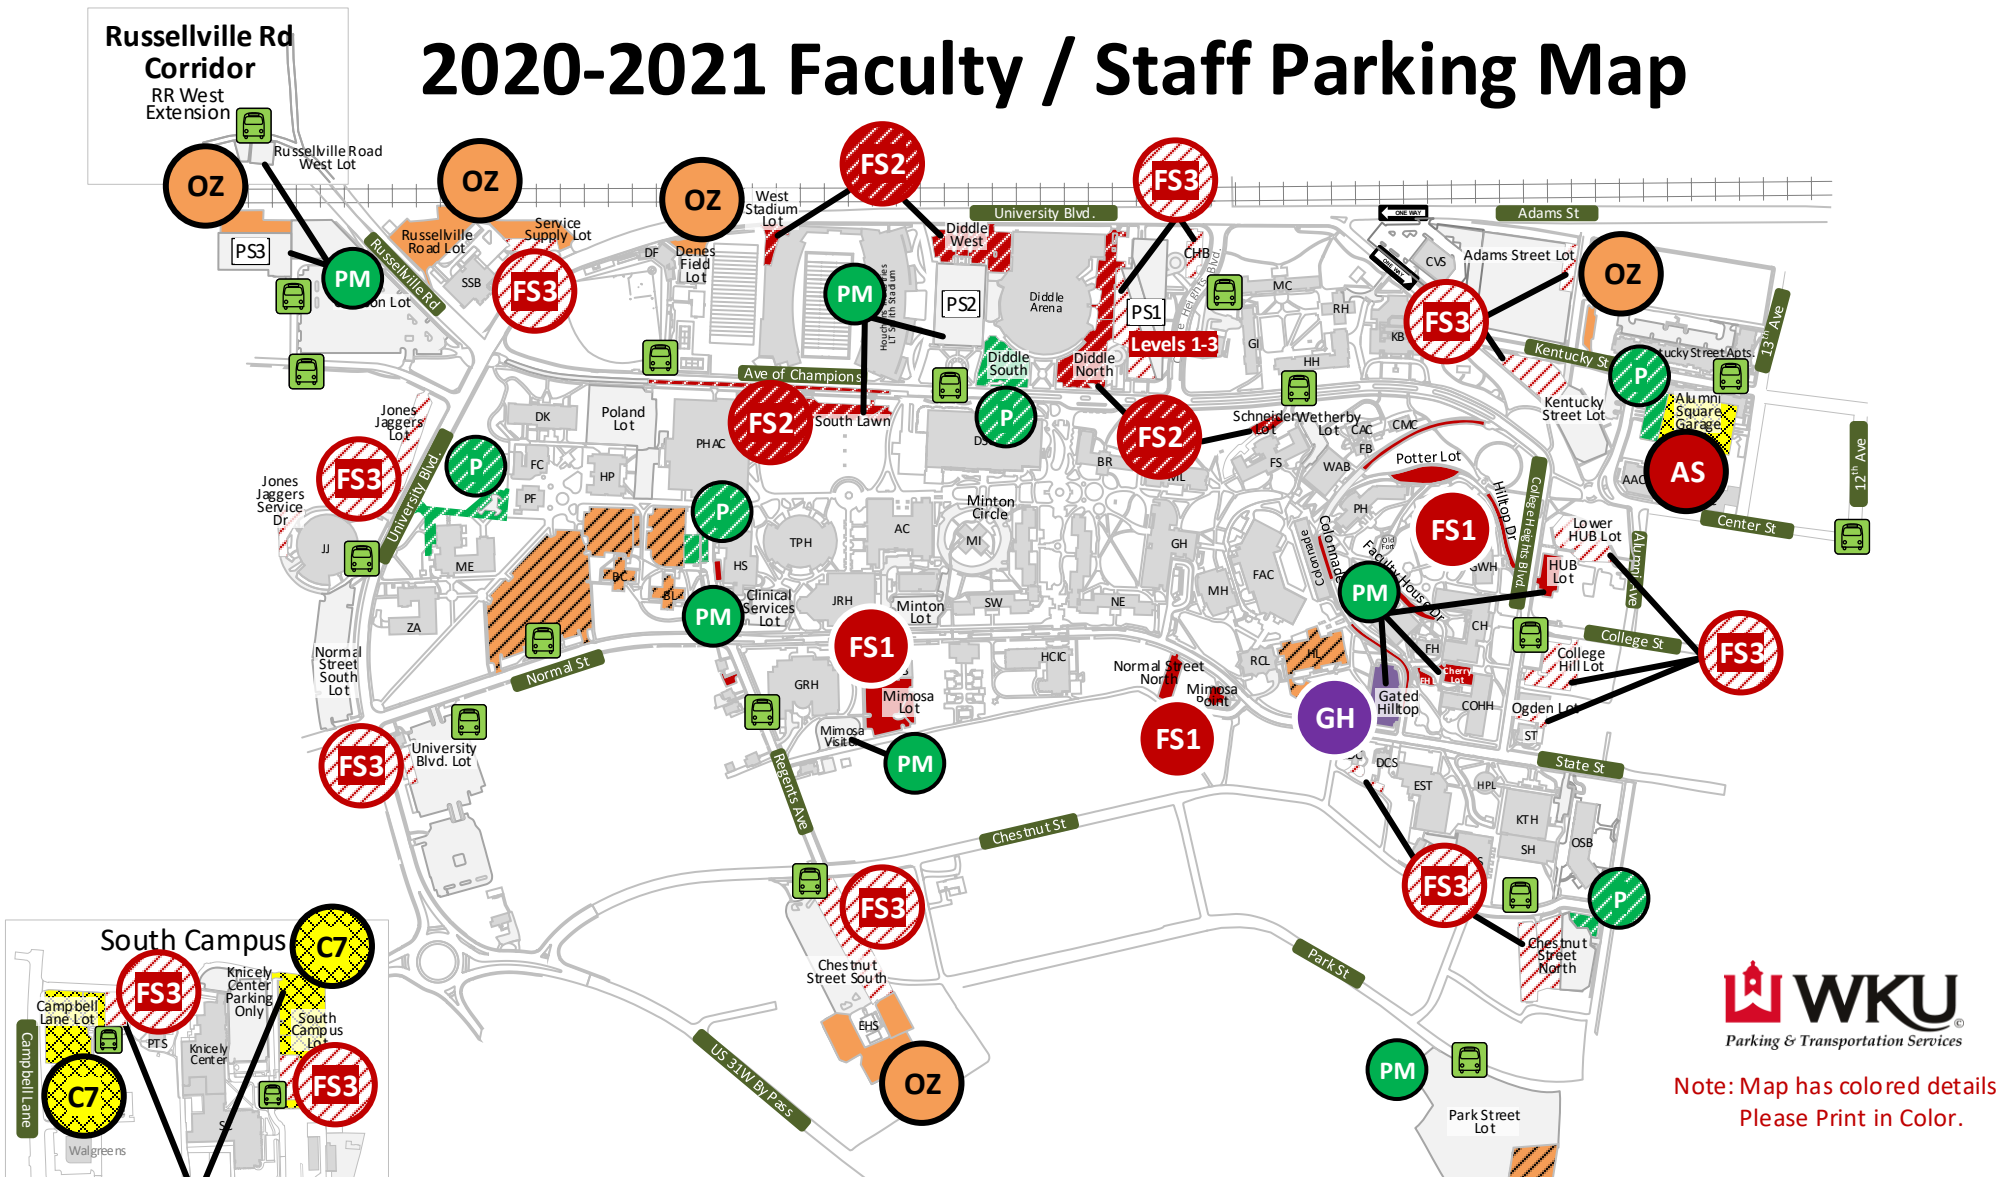

2020-2021 Faculty / Staff Parking Map

Note: Map has colored details. Please Print in Color.

<p>Gated</p> <ul style="list-style-type: none"> AS Alumni Square Garage GH Gated Hilltop Lot 	<p>Non-Premium Parking</p> <ul style="list-style-type: none"> FS3 Non-Premium 	<p>Paid Parking</p> <ul style="list-style-type: none"> P Public Parking \$2/hour PM Park Mobile Permit Pay for parking reservation by date/location.
<p>Premium Parking</p> <ul style="list-style-type: none"> FS1 The Hill FS2 Diddle North Lot, Diddle West Lot, South Lawn Lot, AOC, Schneider Lot 	<p>Park and Ride Lot</p> <ul style="list-style-type: none"> C7 South Campus and Campbell Lane Lot 	<p>Other</p> <ul style="list-style-type: none"> OZ Overflow Zones For Main Campus Permits Transit Stops Construction