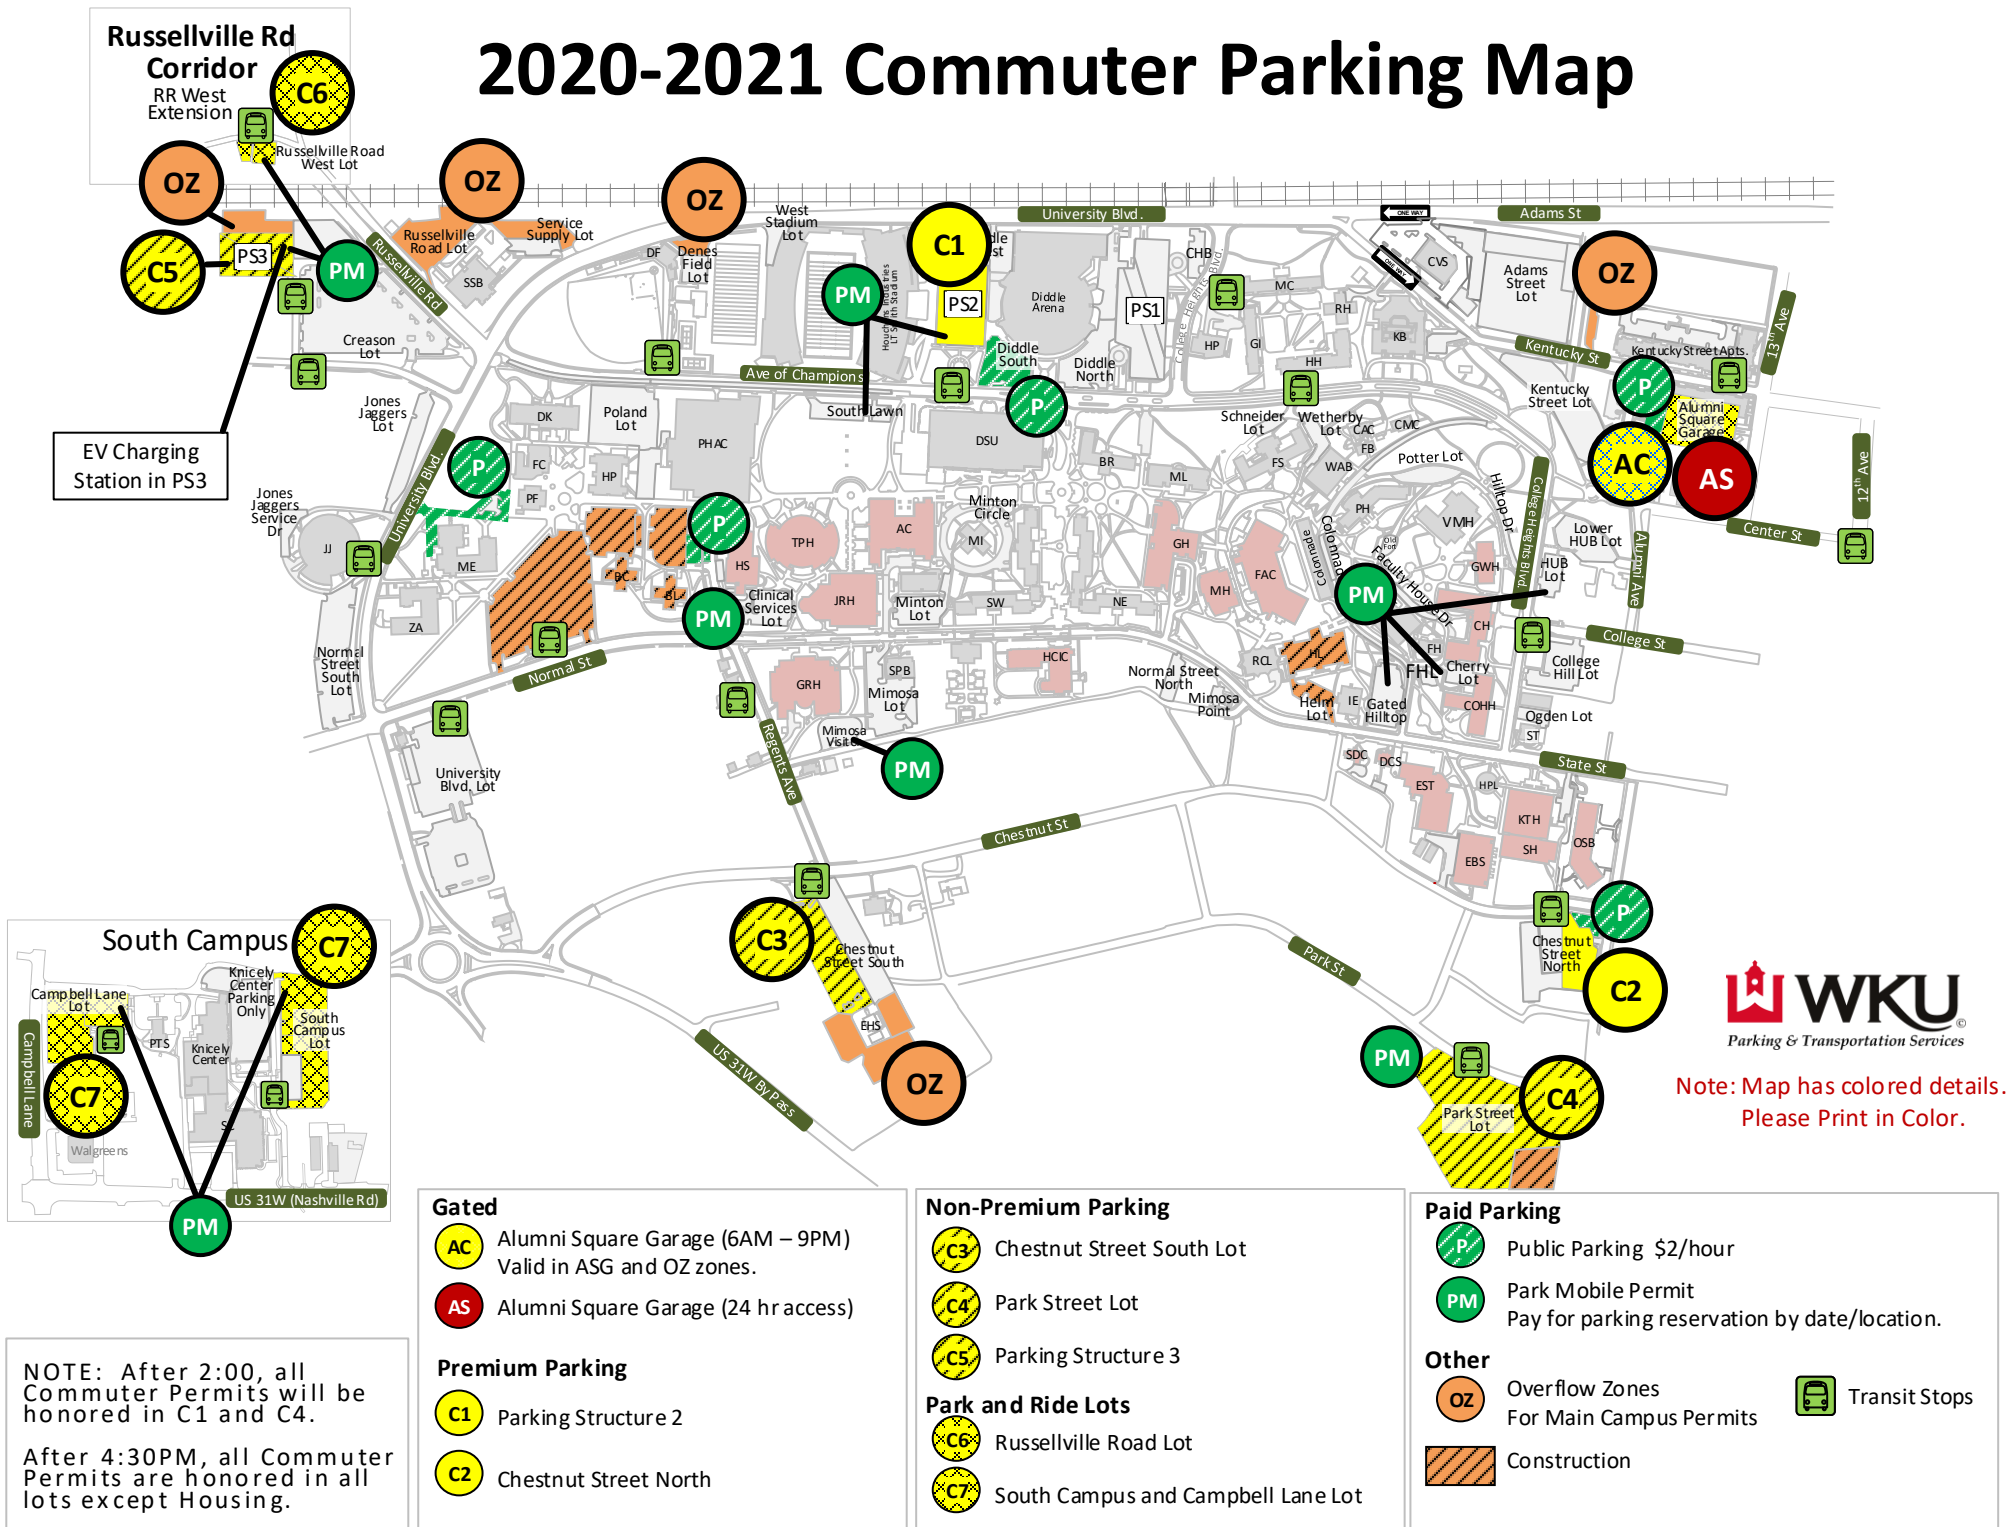

2020-2021 Commuter Parking Map

Russellville Rd Corridor
RR West Extension

EV Charging Station in PS3

South Campus

NOTE: After 2:00, all Commuter Permits will be honored in C1 and C4.
After 4:30PM, all Commuter Permits are honored in all lots except Housing.

- Gated**
- AC** Alumni Square Garage (6AM – 9PM) Valid in ASG and OZ zones.
 - AS** Alumni Square Garage (24 hr access)
- Premium Parking**
- C1** Parking Structure 2
 - C2** Chestnut Street North

- Non-Premium Parking**
- C3** Chestnut Street South Lot
 - C4** Park Street Lot
 - C5** Parking Structure 3
- Park and Ride Lots**
- C6** Russellville Road Lot
 - C7** South Campus and Campbell Lane Lot

- Paid Parking**
- P** Public Parking \$2/hour
 - PM** Park Mobile Permit Pay for parking reservation by date/location.
- Other**
- OZ** Overflow Zones For Main Campus Permits
 - Transit Stops
 - Construction

Note: Map has colored details. Please Print in Color.