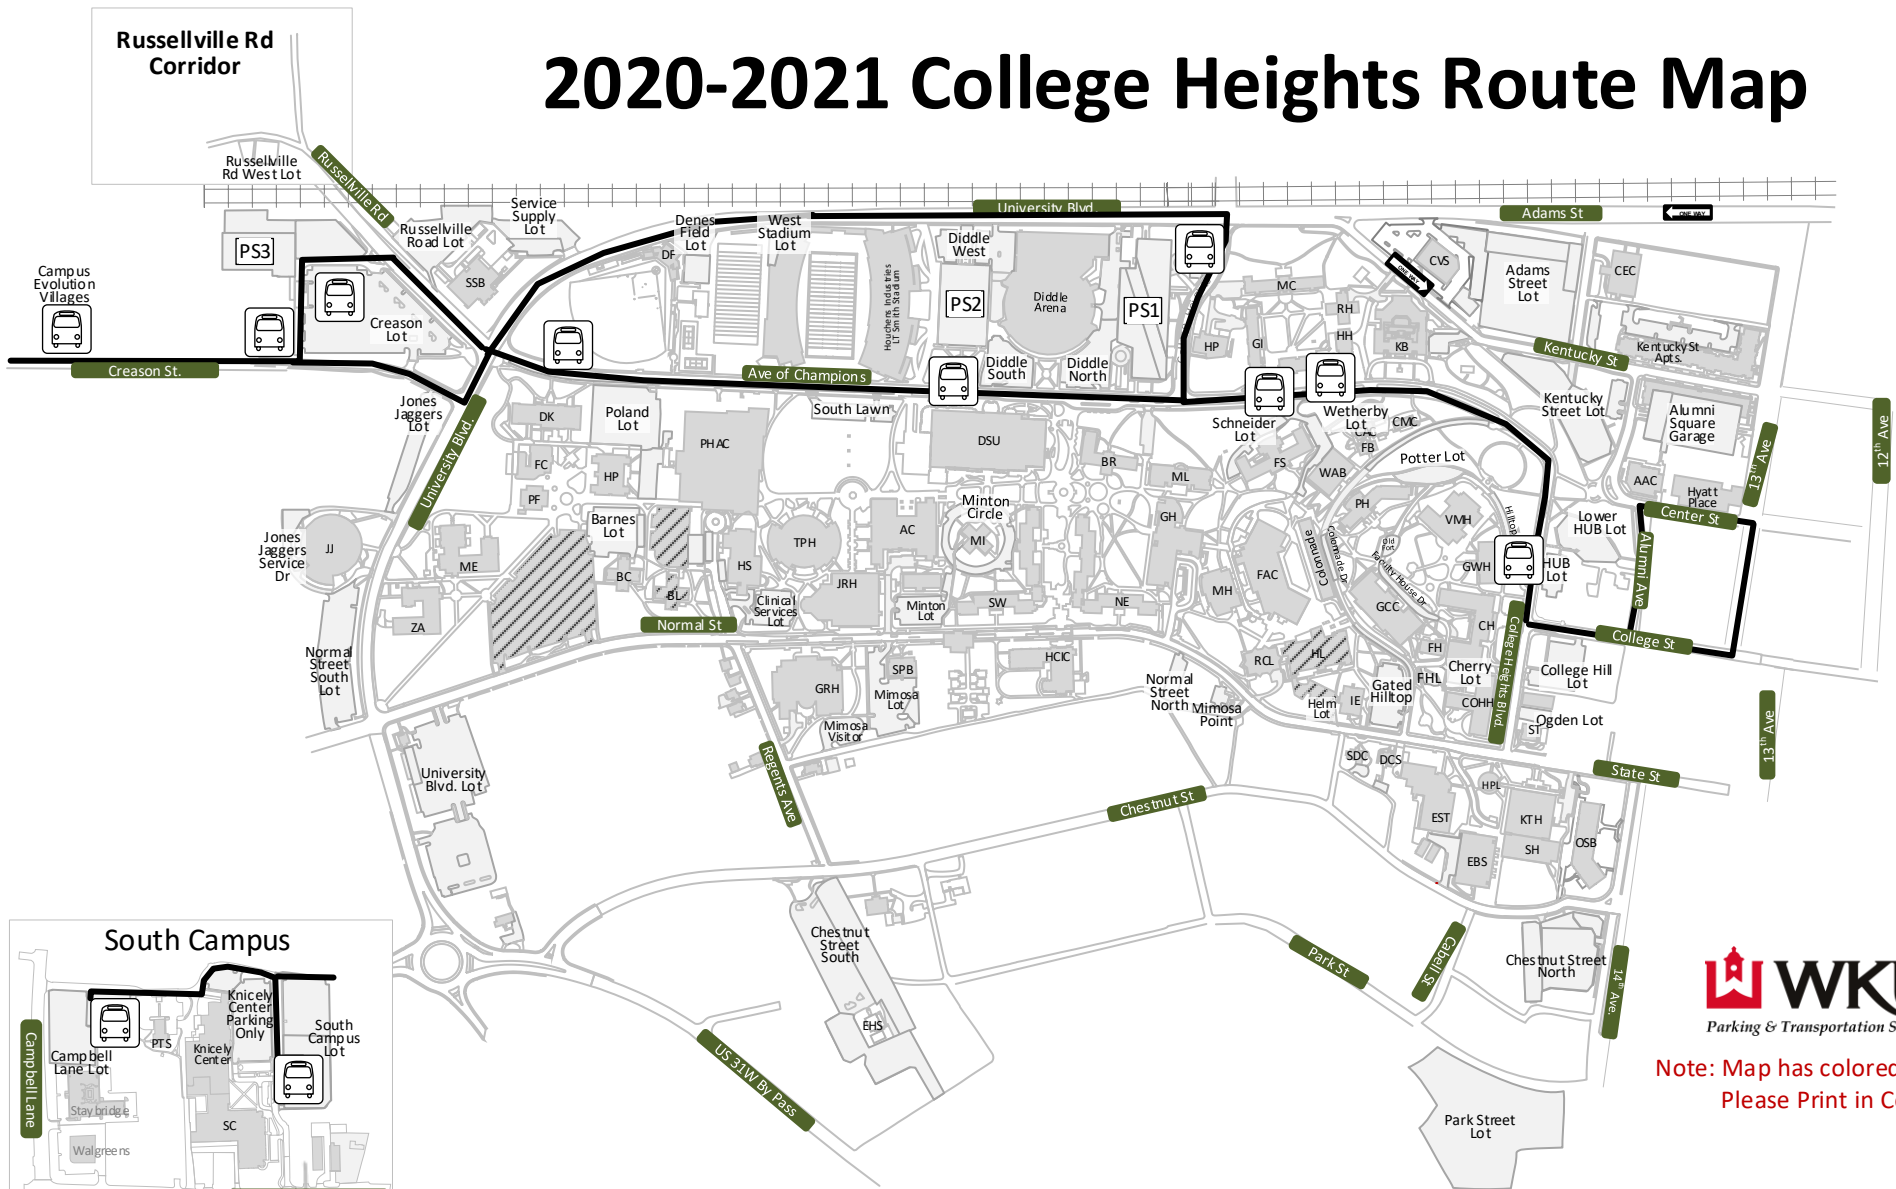

2020-2021 College Heights Route Map

Note: Map has colored details.
Please Print in Color.

Map References

College Heights Route

College Heights Route Mon – Thurs
7:15AM – 9:00 PM
Service Frequencies

- 7:15AM – 3:30PM – 10 min
- 3:30PM – 6:00PM – 15 min
- 6:00PM – 9:00PM – 30 min

College Heights Route Fri
7:15AM – 6:00PM
Service Frequencies

- 7:15AM – 3:30PM – 10 min
- 3:30PM – 6:00 PM – 30 min