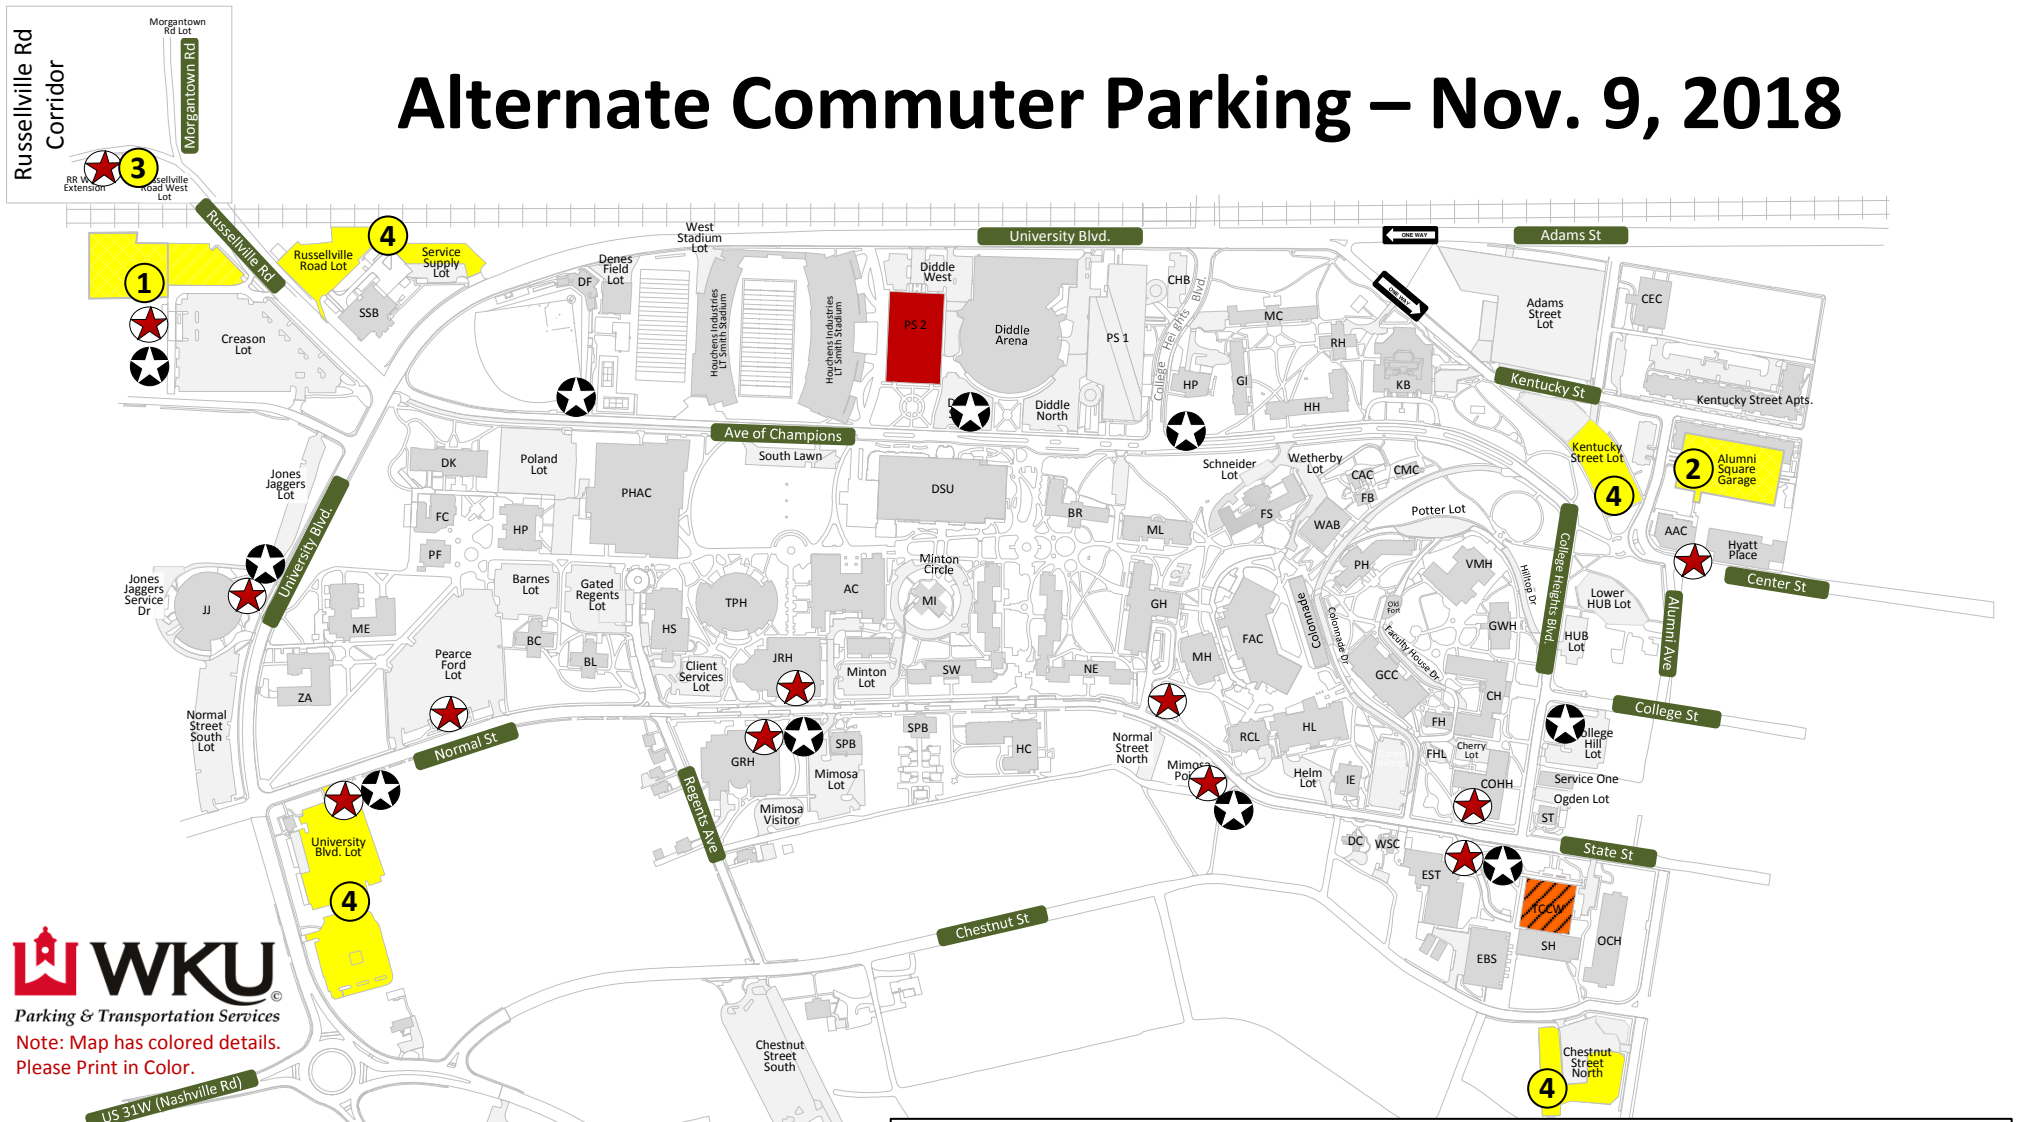

Alternate Commuter Parking – Nov. 9, 2018

Parking & Transportation Services

Note: Map has colored details.
Please Print in Color.

Legend

- PS2 is reserved for the Head for the Hill Recruitment event on Fri. Nov 9th
- Alternate Commuter Parking Available at:
 - ① Parking Structure 3
 - ② Alumni Square Garage
 - ③ Russellville Road West Lot C3 Commuter Lot
 - ④ Other Main Campus C2 Commuter Lots and AP Lots
 - Campbell Lane / South Campus Park and Ride
- White Line Route: 7:15AM -6PM
Peak service every 7 minutes
- Red Line Route: 7:20AM -8:10PM
Peak Service every 7 minutes