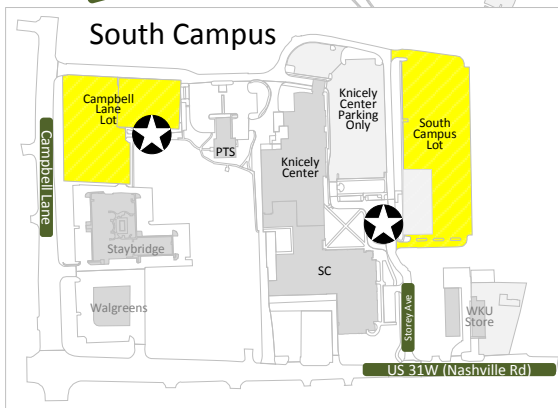

Alternate Commuter Parking – Nov. 9, 2018

Parking & Transportation Services

Note: Map has colored details.
Please Print in Color.

Legend

- PS2 is reserved for the Head for the Hill Recruitment event on Fri. Nov 9th
- Alternate Commuter Parking Available at:
 - ① Parking Structure 3
 - ② Alumni Square Garage
 - ③ Russellville Road West Lot C3 Commuter Lot
 - ④ Other Main Campus C2 Commuter Lots and AP Lots
 - Campbell Lane / South Campus Park and Ride
- White Line Route: 7:15AM -6PM
Peak service every 7 minutes
- Red Line Route: 7:20AM -8:10PM
Peak Service every 7 minutes