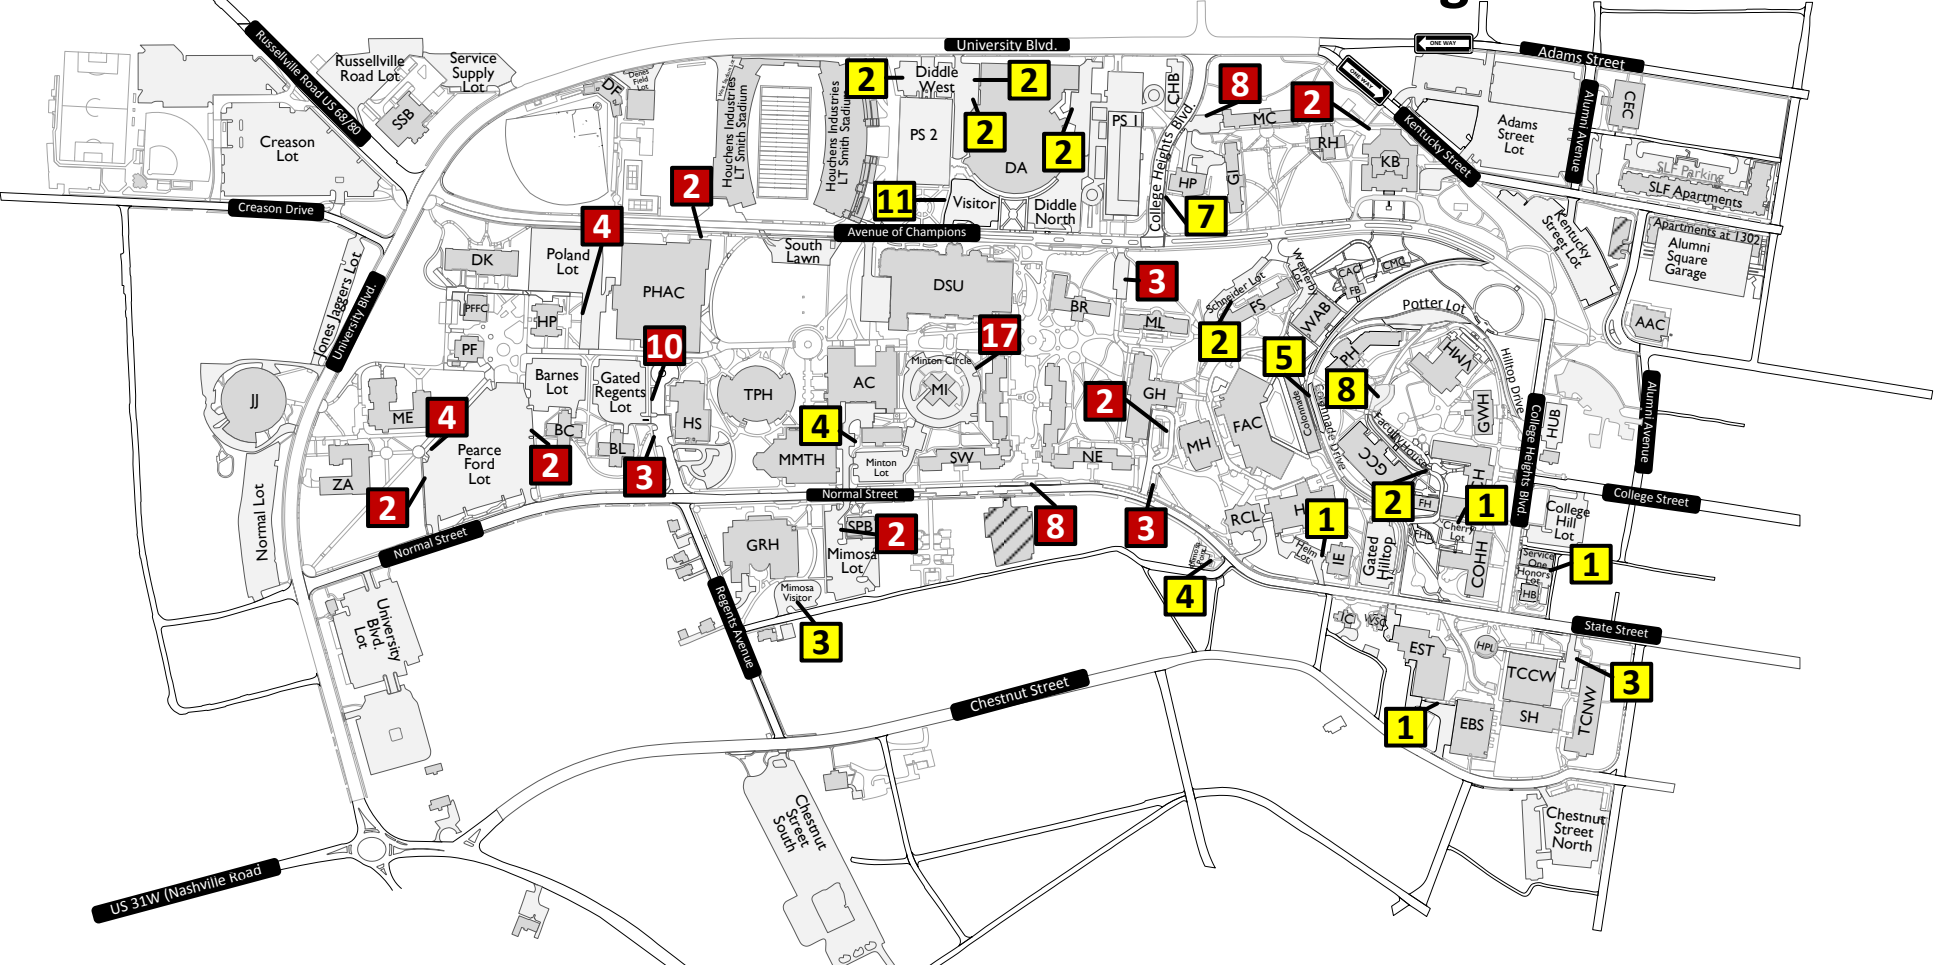

# 2014 – 2015 Metered Parking

**Legend**

- 7:30 am-10:30 pm Mon-Sun
- 7:30 am-4:30 pm Mon-Fri