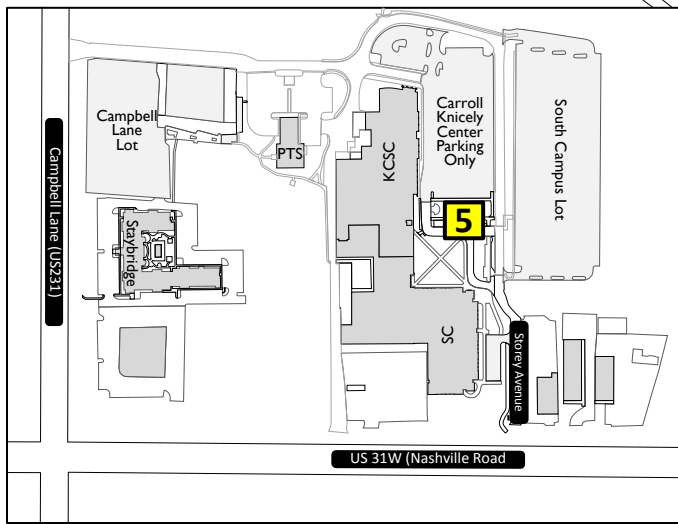

# 2014 – 2015 Metered Parking

**Legend**

- 7:30 am-10:30 pm Mon-Sun
- 7:30 am-4:30 pm Mon-Fri