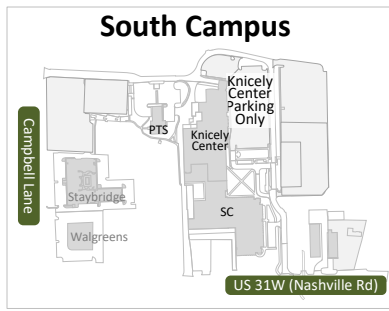

Note: Map has colored details.
Please Print in Color.

Legend

- Parking available in: College Hill Lot, HUB Lot, And Lower HUB Lot
- Bus Loading and Unloading Zone (to and from WKU Farm)
- Disability Parking: Potter Lot