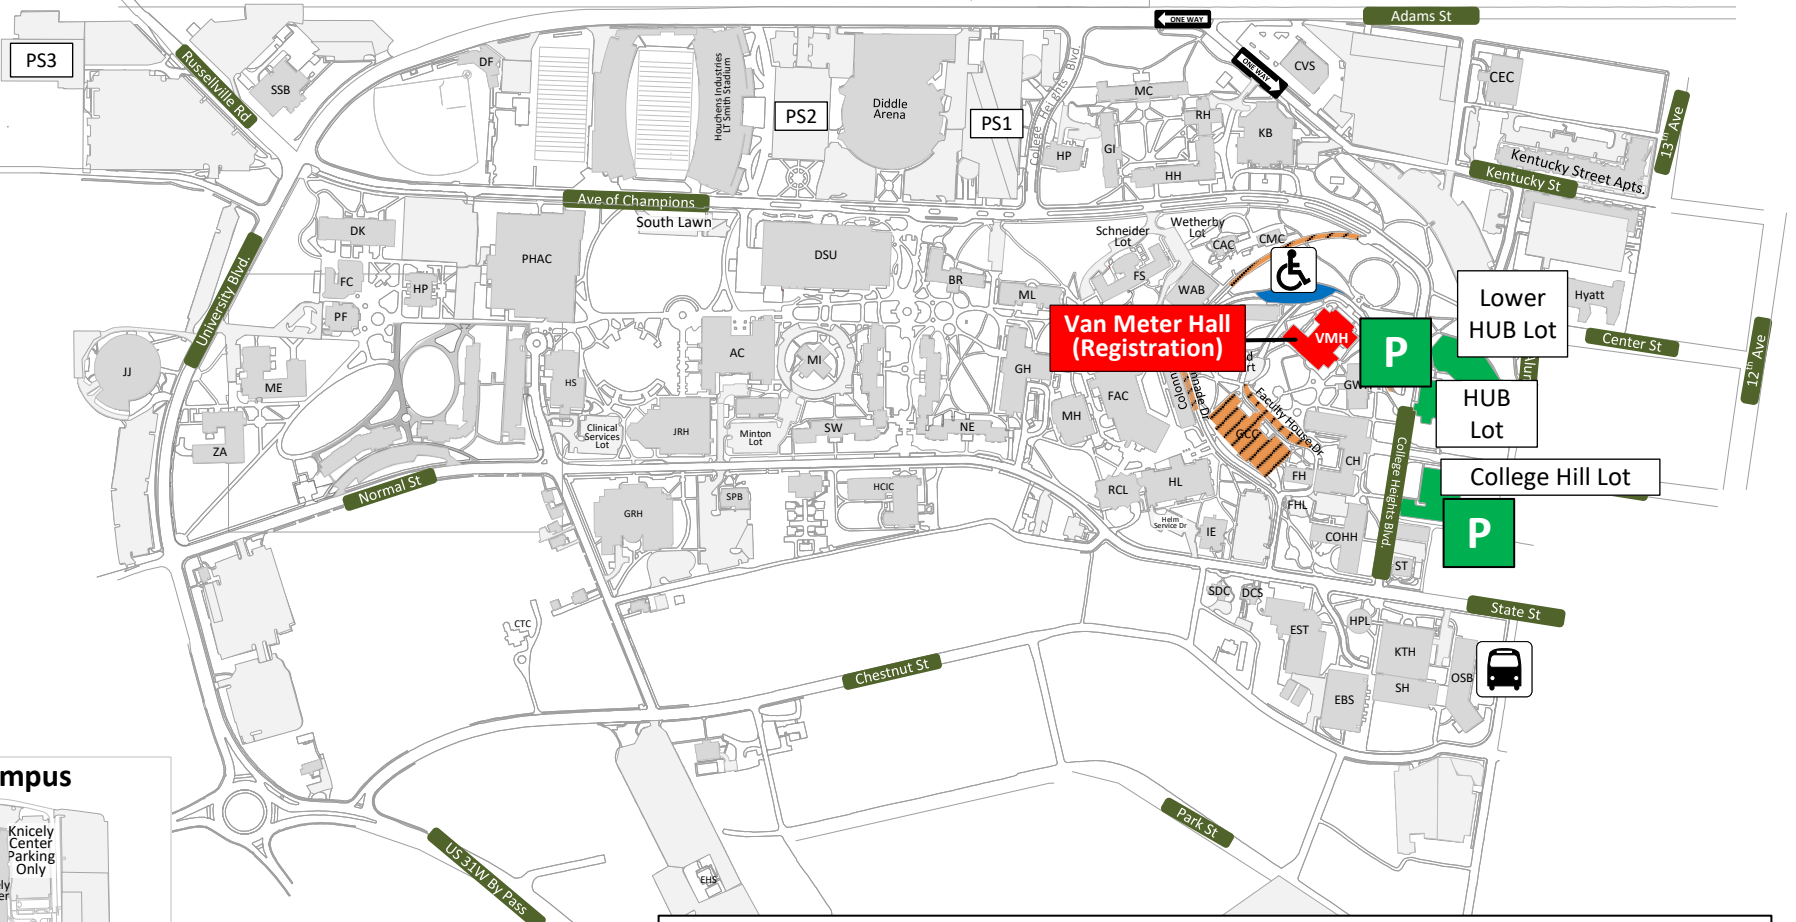

# Ogden College Preview Day

## February 26, 2022

Campus Evolution Villages

Note: Map has colored details.  
Please Print in Color.

### Legend

-  Parking available in: College Hill Lot, HUB Lot, And Lower HUB Lot
-  Bus Loading and Unloading Zone (to and from WKU Farm)
-  Disability Parking: Potter Lot