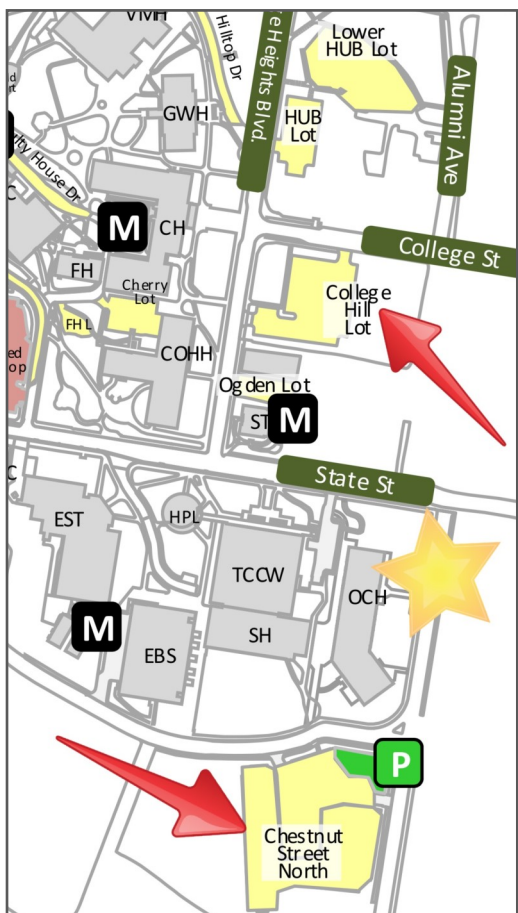

PARKING FOR PREVIEW DAY

WKU Visitor Parking Map 2017

Ogden College Hall is located on 14th Street between College Street and Chestnut Street. Park for Preview Day in College Hill Lot or Chestnut Street North Lot. Signs will be posted at both Lot entrances.

COLLEGE HILL LOT

Located at the corner of College Street and College Heights Blvd. Signs will be posted at Lot entrances.

CHESTNUT STREET NORTH LOT

Located at the corner of Chestnut Street and 14th Street. Signs will be posted at Lot entrances.

[Click here for WKU's Current Visitor Parking Map](#)