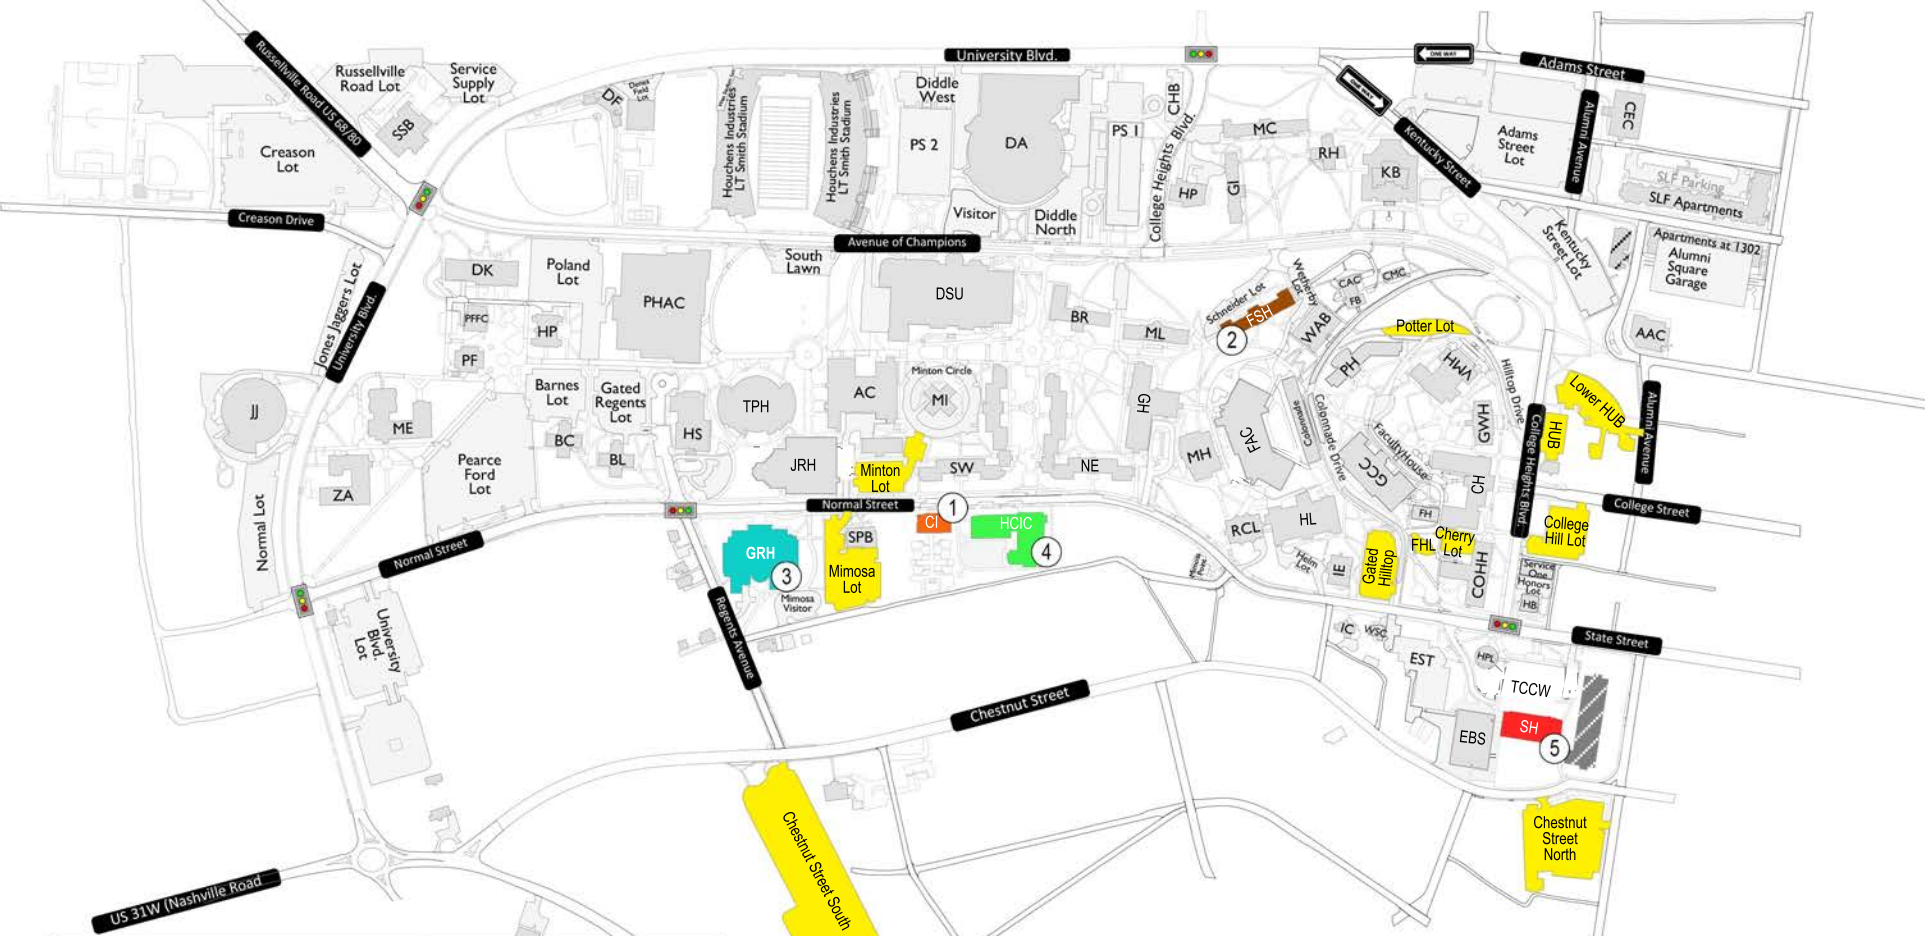

# Fall Super Saturdays 2018

## Legend

 Parking

-  1 CI - Confucius Institute
-  2 FSH - Florence Schneider Hall (main office)
-  3 GRH - Gary Ransdell Hall
-  4 HCIC - Honors College and International Center
-  5 SH - Snell Hall

### Directions from The Natcher Parkway:

Take the Natcher Parkway South to Exit 9. At the end of the exit ramp, turn right onto US 231 (Morgantown Road). Follow US 231 until it connects to Highway 68/80 (Russellville Road). Turn left on US 231/68/80. Turn right at the first light (University Boulevard), turn left at the first stop light (Normal Dr.). Refer to campus map for building locations and parking.

### Directions from North and South I-65:

Take Exit 26 off of Interstate 65. Turn toward Bowling Green onto Cemetery Road. Continue straight for three miles. Cemetery Road becomes Fairview Avenue. Continue going straight across 31-W Bypass. You will pass a fire station on your left. After passing the fire station, go through one stop light and two stop signs. Turn left at the next traffic light onto Adams Street/Highway 68-80 (this is a one-way street). Continue on Adams Street which will become University Boulevard. Stay on University Blvd through four stop lights and then turn left at the 5th stop light on Normal Drive. Refer to campus map for building locations and parking.