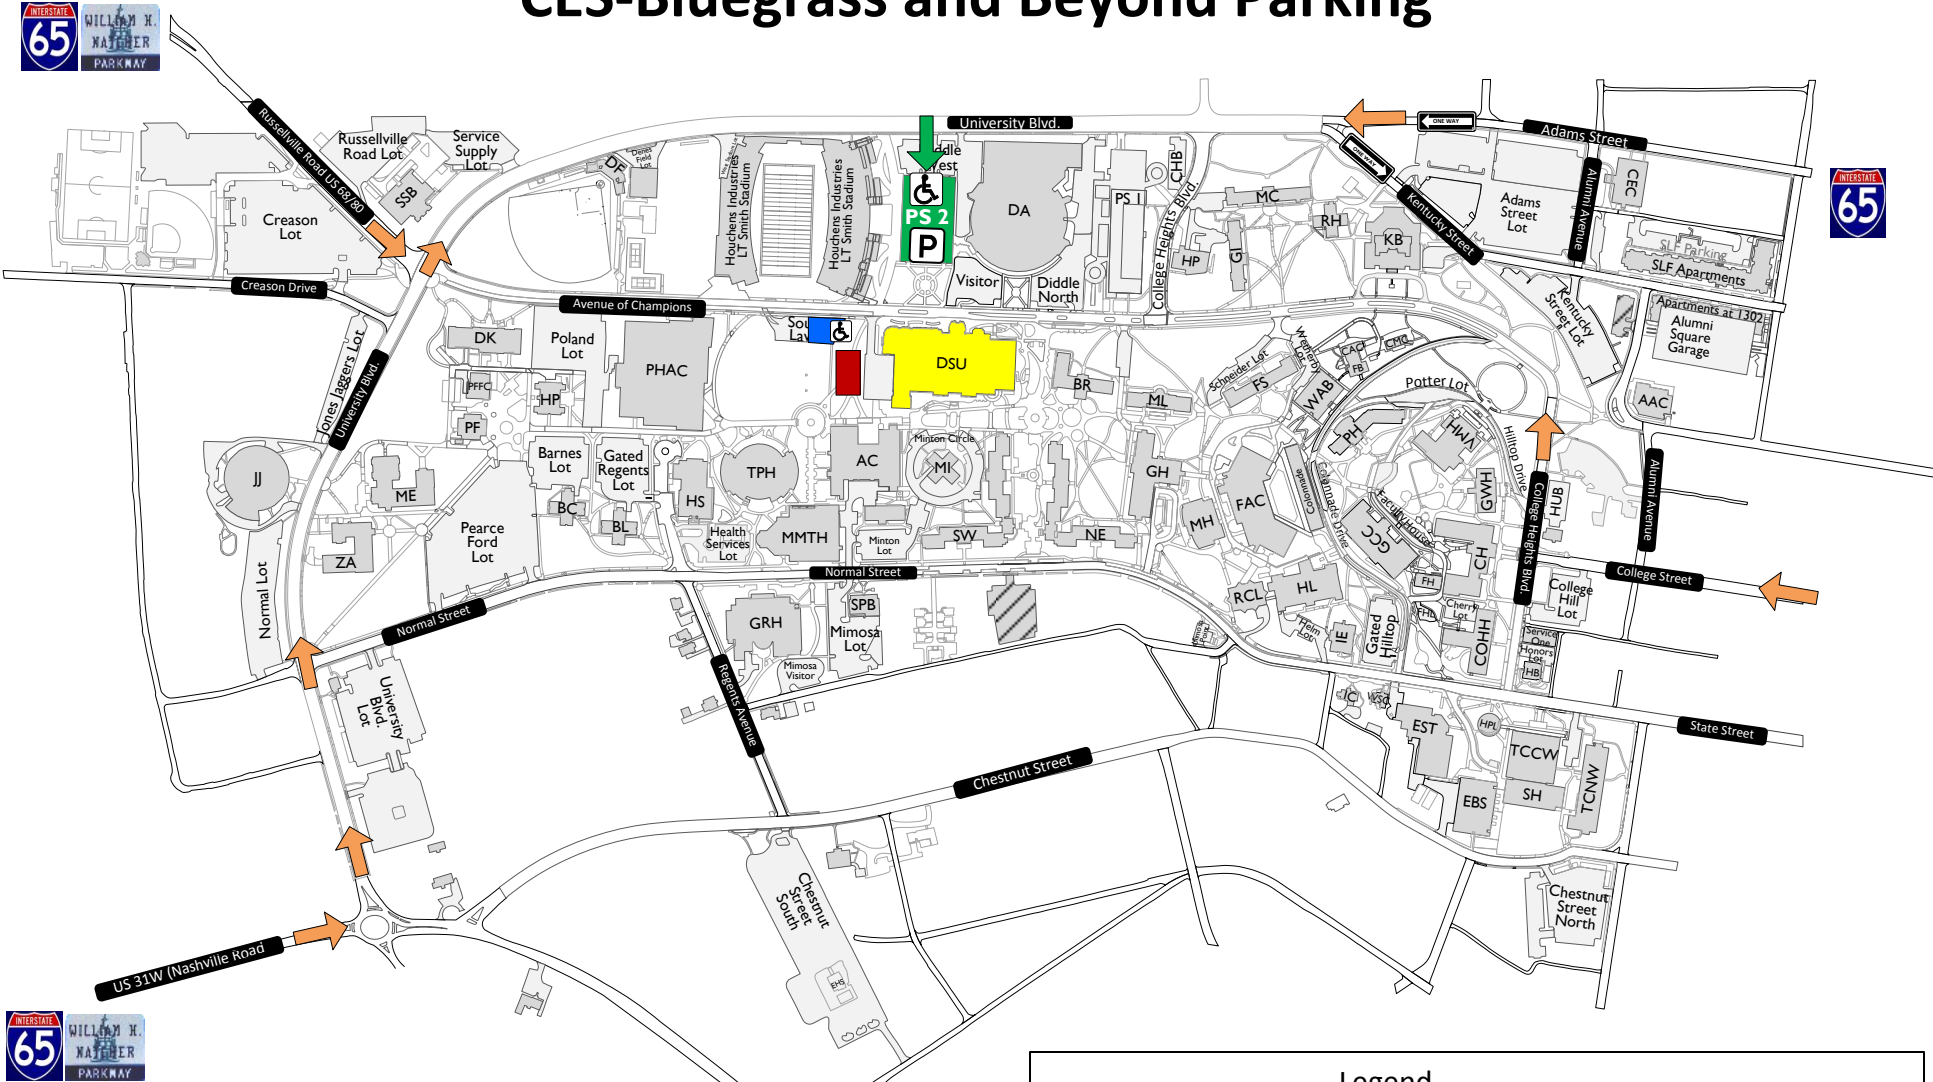

# CES-Bluegrass and Beyond Parking

**WKU** Parking & Transportation Services

Note: Map has colored details.  
Please Print in Color.

**Legend**

	Stage		Directions to Campus
	DSU-Rain Location		Guest Parking Entrance
	Handicap Parking		
	Guest Parking		