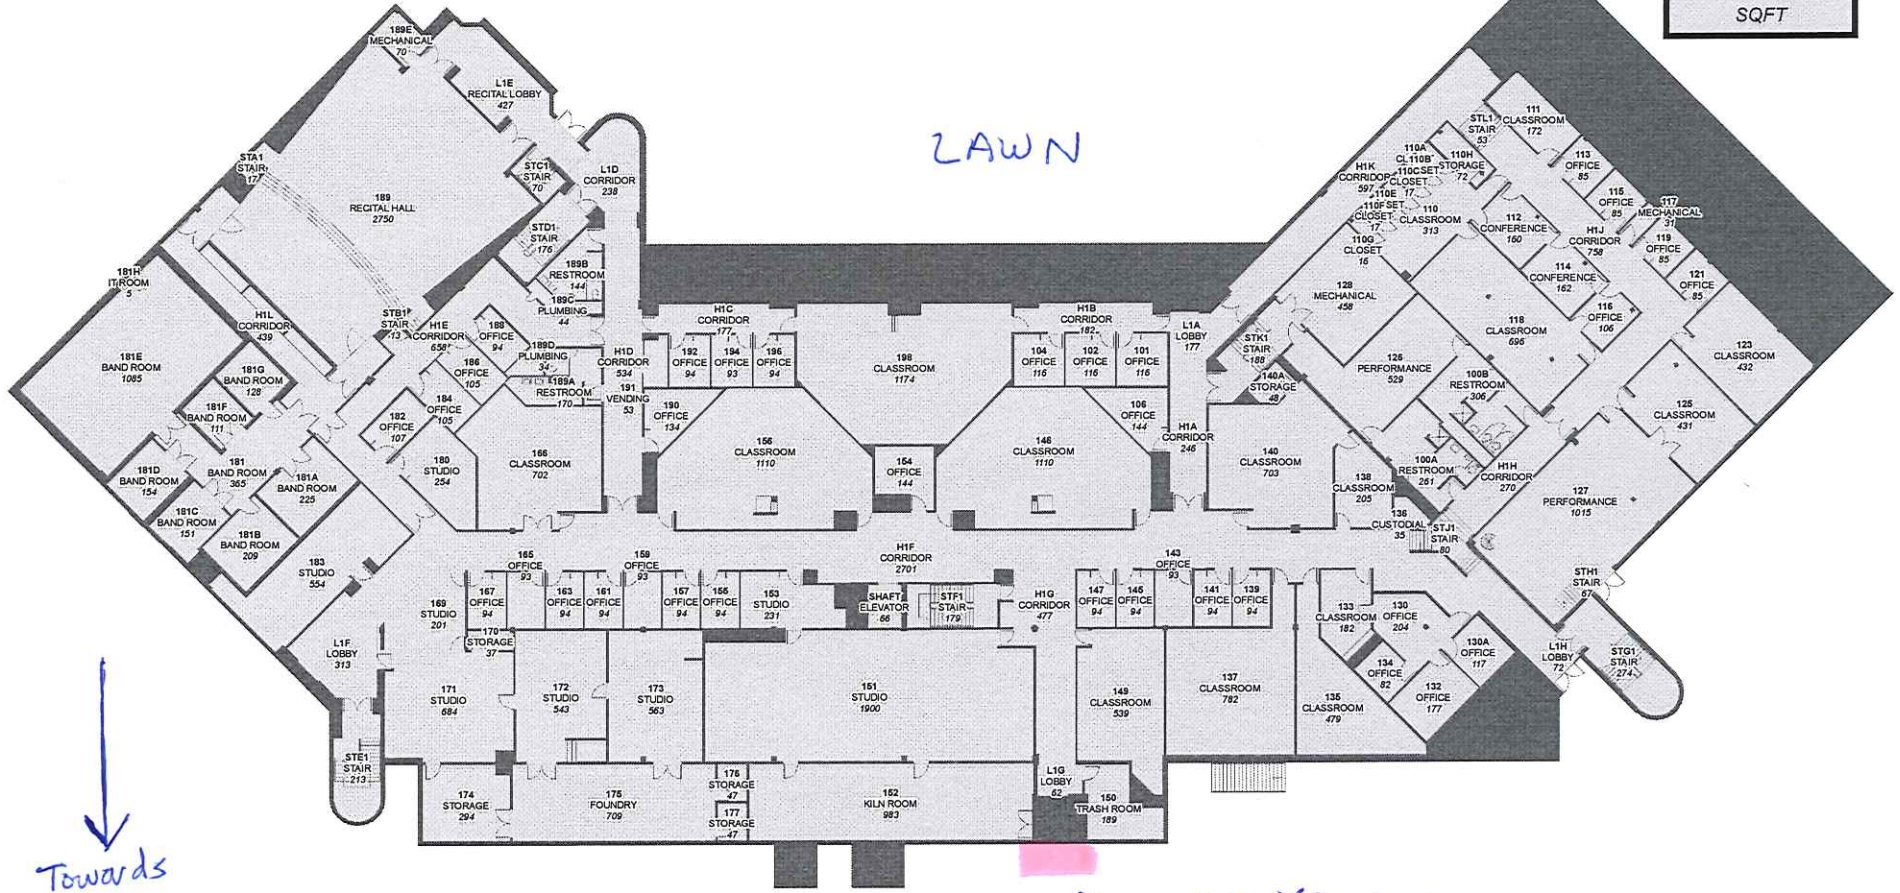

FLOOR 1

Colonnade ↗

LAWN

SPACE LABEL	INTERPRETATION
ROOM NUMBER	DESCRIPTION
	SQFT

Towards DS4 ↓

↖ use this door to enter FAC

MUSIC HALL

B 1 2 3 4