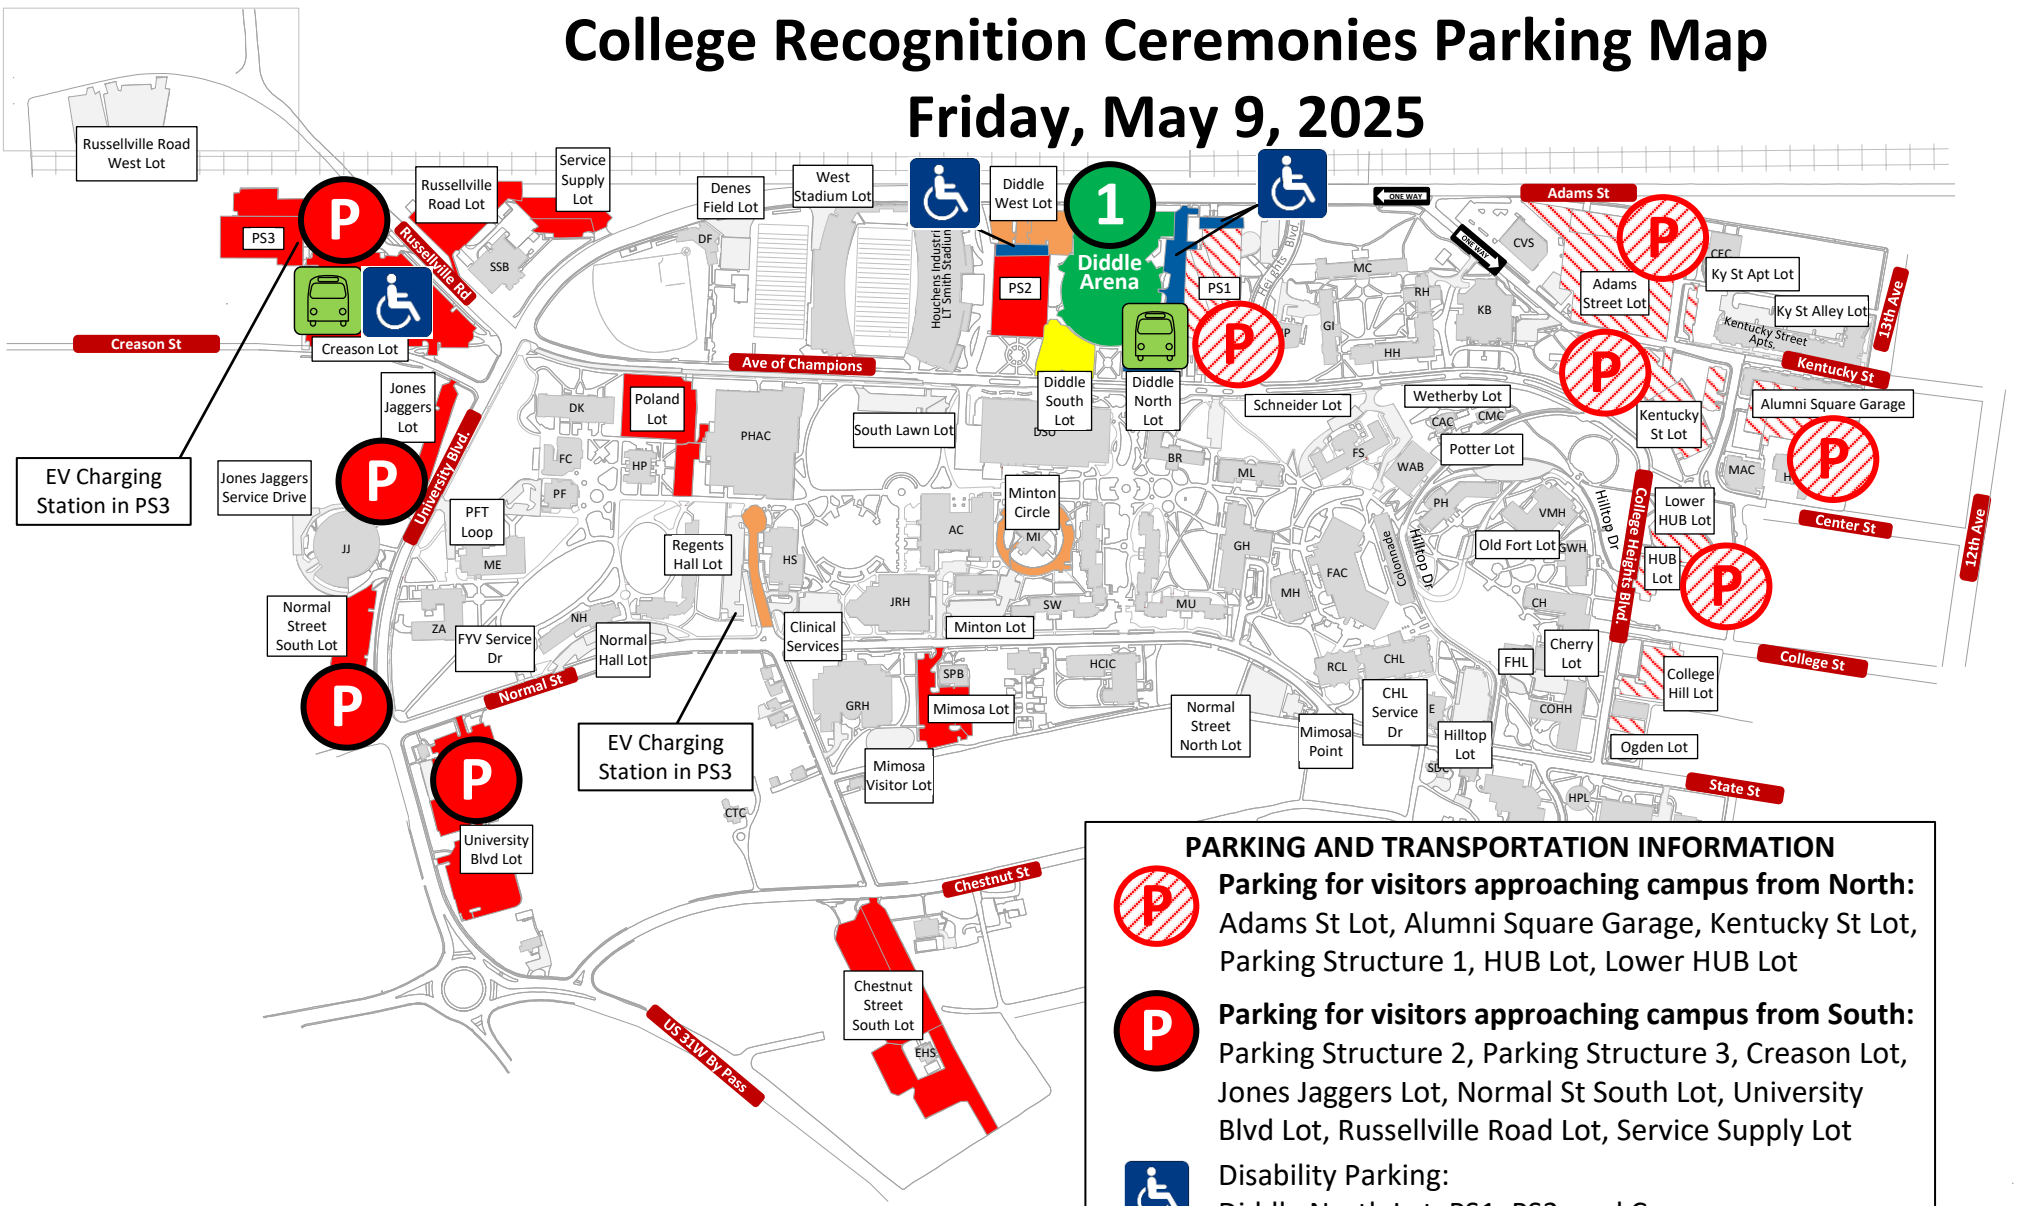

College Recognition Ceremonies Parking Map

Friday, May 9, 2025

EV Charging Station in PS3

EV Charging Station in PS3

PARKING AND TRANSPORTATION INFORMATION

Parking for visitors approaching campus from North:
Adams St Lot, Alumni Square Garage, Kentucky St Lot, Parking Structure 1, HUB Lot, Lower HUB Lot

Parking for visitors approaching campus from South:
Parking Structure 2, Parking Structure 3, Creason Lot, Jones Jaggers Lot, Normal St South Lot, University Blvd Lot, Russellville Road Lot, Service Supply Lot

Disability Parking:
Diddle North Lot, PS1, PS2, and Creason

Shuttle Bus (ADA Accessible) – Shuttle service begins at 9:00 AM. Ends following last ceremony

Uber/Lyft Drop-off Locations.
Please do not block traffic.

Diddle South Lot Reserved

EVENT INFORMATION

Graduate Staging:
Auxiliary Gym

Recognition Ceremonies
at Diddle Arena

Event Parking or Shuttle Questions?

Call Parking and Transportation Services at (270) 745-2361 during business hours or email transportation@wku.edu

Note: Map has colored details.
Please Print in Color.