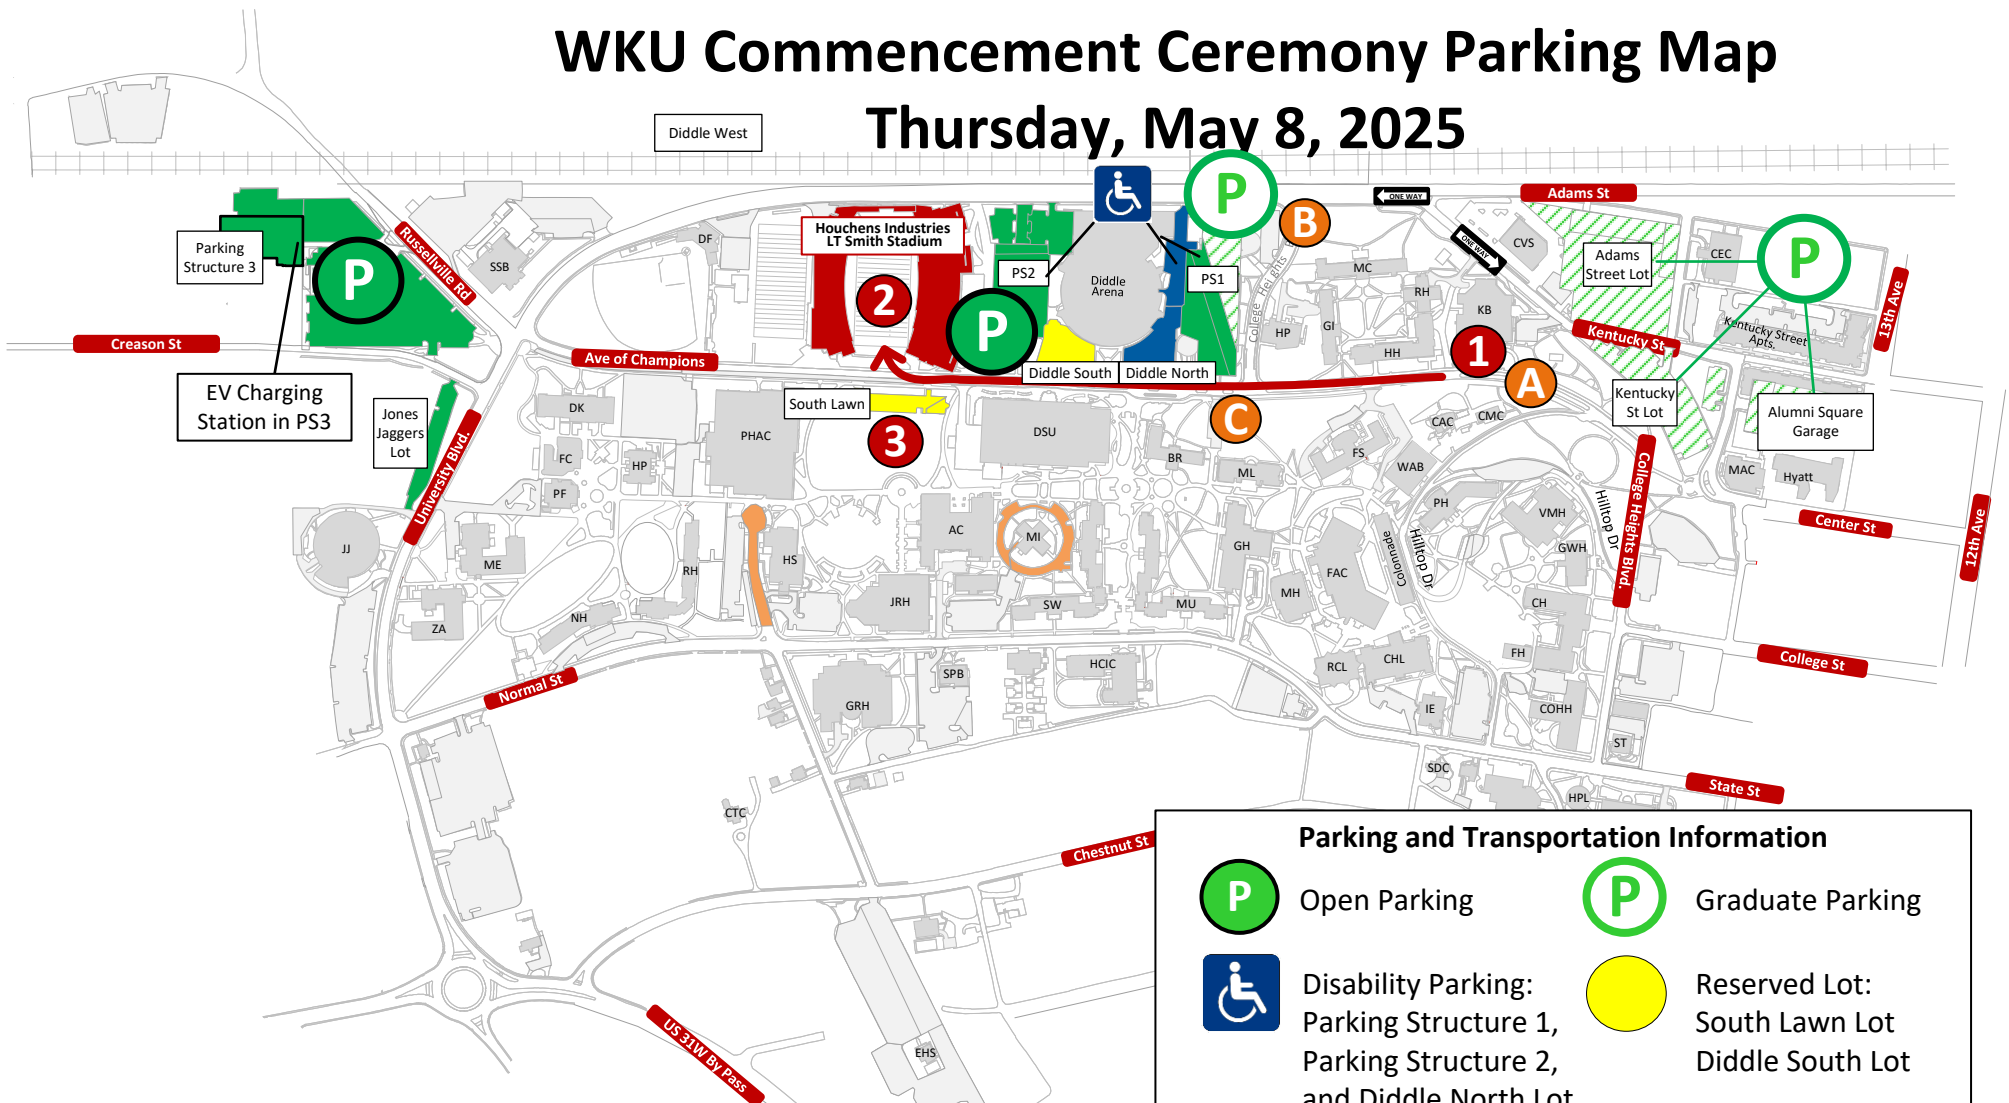

WKU Commencement Ceremony Parking Map

Thursday, May 8, 2025

Event Parking or Shuttle Questions?
 Call Parking and Transportation Services at
 (270) 745-2361 during business hours or
 email transportation@wku.edu

Note: Map has colored details.
 Please Print in Color.

EVENT INFORMATION

- 1** Graduate Staging Begins at 6:00 PM
- Graduate Procession (Topper Walk) Begins at 6:30 PM
- 2** Commencement Ceremony Follows Procession
- 3** Big Red's Bash (South Lawn) Follows Commencement

Parking and Transportation Information

- Open Parking
- Graduate Parking
- Disability Parking: Parking Structure 1, Parking Structure 2, and Diddle North Lot
- Reserved Lot: South Lawn Lot, Diddle South Lot
- Uber/Lyft Drop-off Locations. Please do not block traffic.

Road Closures

- A** 5:00PM – Opens after procession
- B** 6:15PM – Opens after procession
- C** 6:15PM – Opens after procession