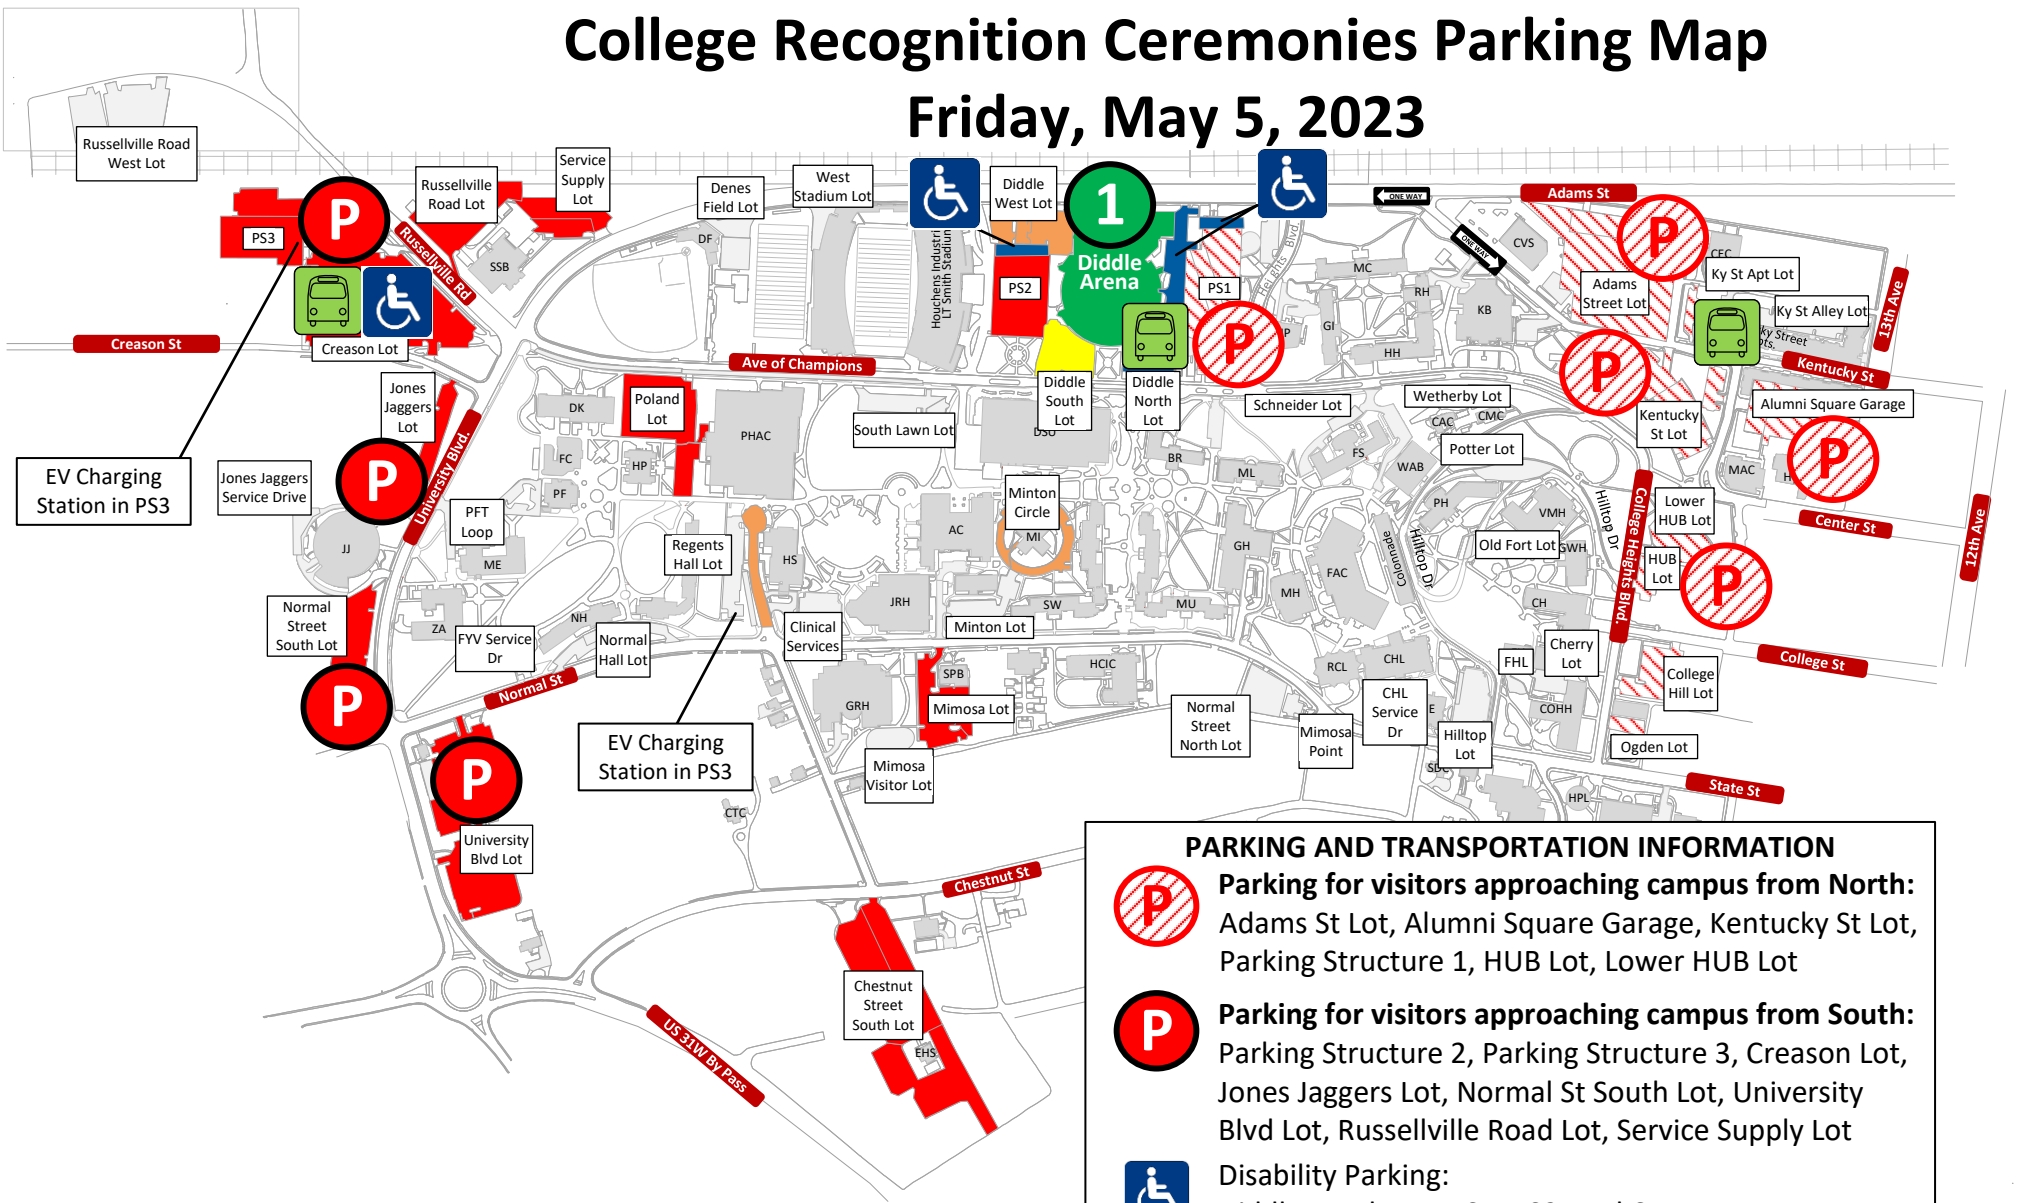

College Recognition Ceremonies Parking Map

Friday, May 5, 2023

EV Charging Station in PS3

EV Charging Station in PS3

PARKING AND TRANSPORTATION INFORMATION

 **Parking for visitors approaching campus from North:**
Adams St Lot, Alumni Square Garage, Kentucky St Lot, Parking Structure 1, HUB Lot, Lower HUB Lot

 **Parking for visitors approaching campus from South:**
Parking Structure 2, Parking Structure 3, Creason Lot, Jones Jagers Lot, Normal St South Lot, University Blvd Lot, Russellville Road Lot, Service Supply Lot

 **Disability Parking:**
Diddle North Lot, PS1, PS2, and Creason

 **Shuttle Bus (ADA Accessible) – Shuttle service begins at 9:00 AM. Ends following last ceremony**

 **Uber/Lyft Drop-off Locations.**
Please do not block traffic.

Note: Map has colored details.
Please Print in Color.