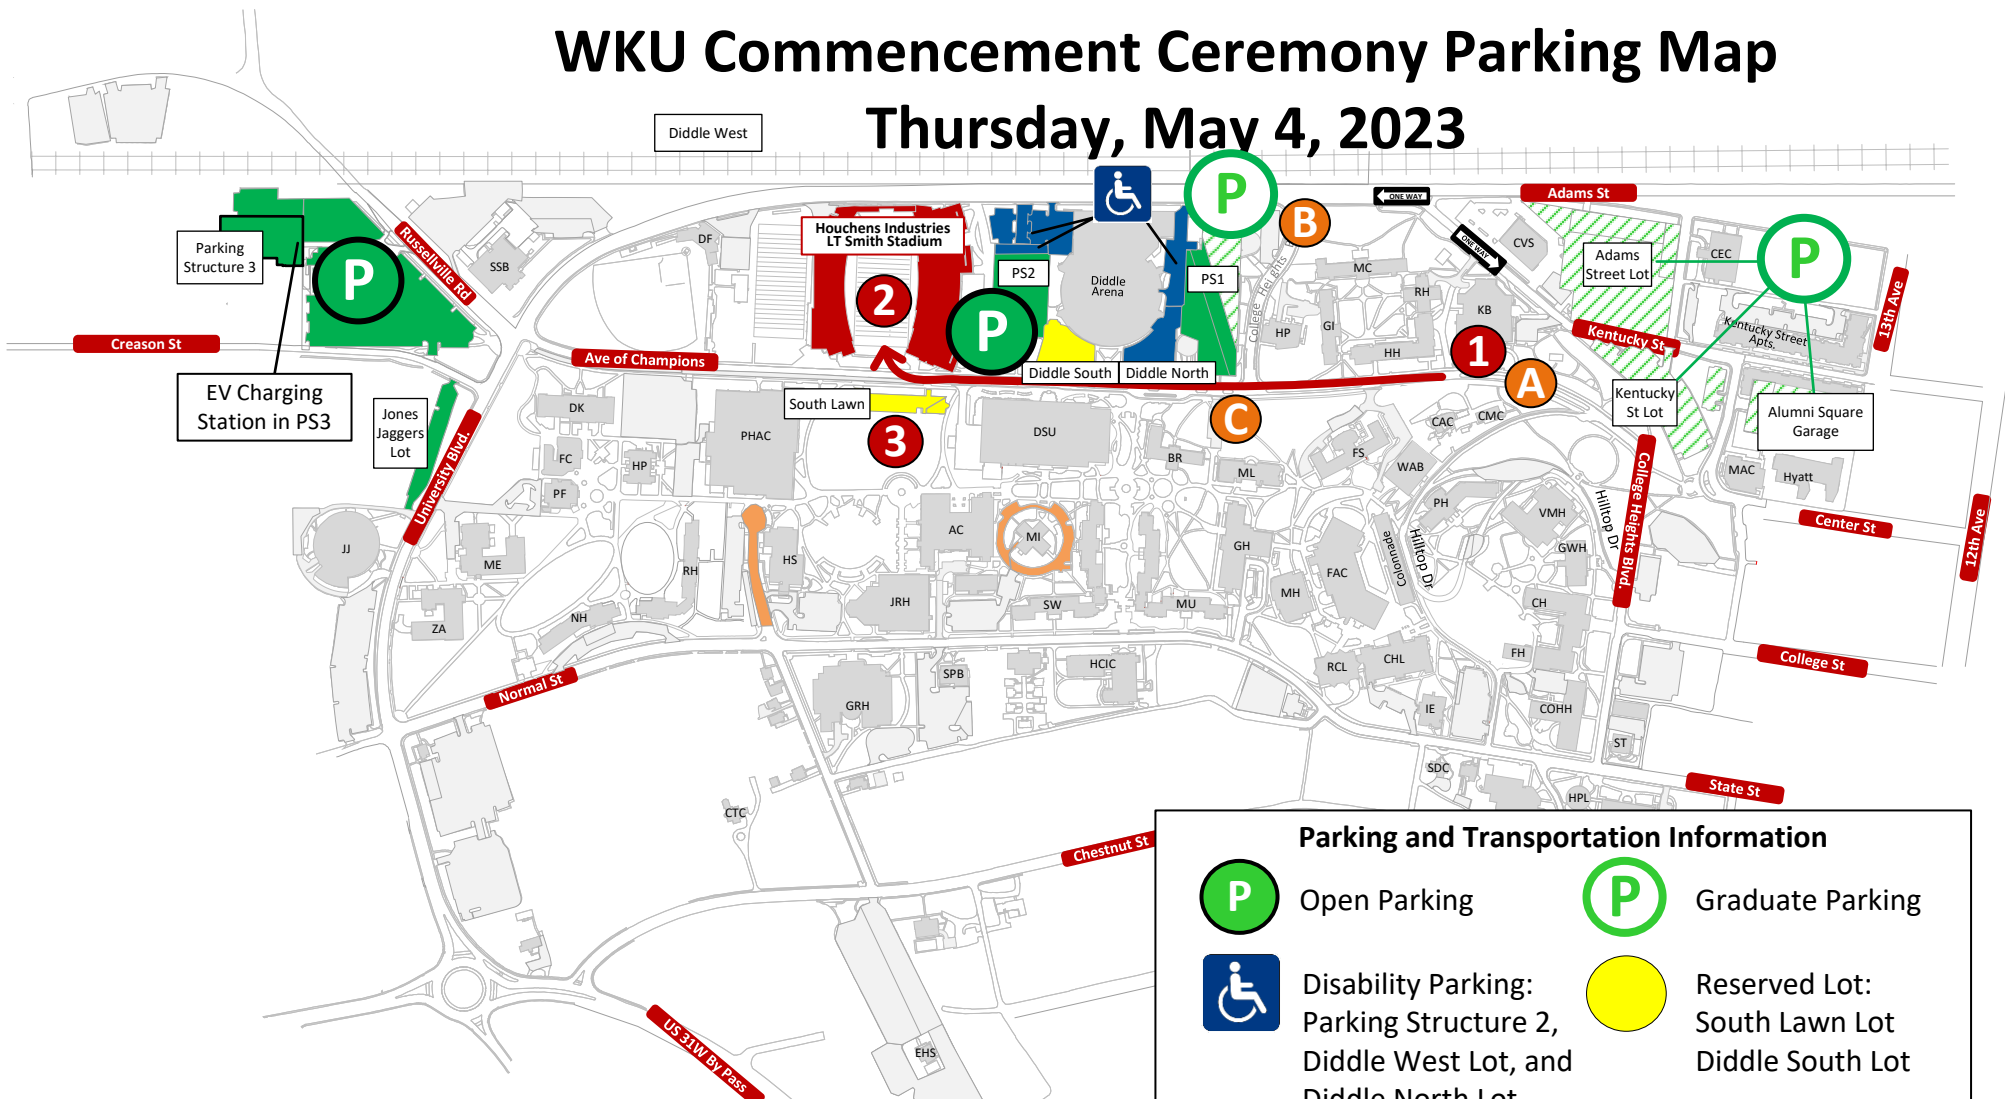

WKU Commencement Ceremony Parking Map

Thursday, May 4, 2023

Event Parking or Shuttle Questions?
Call Parking and Transportation Services at
(270) 745-2361 during business hours or
email transportation@wku.edu

Note: Map has colored details.
Please Print in Color.

EVENT INFORMATION

- **1** Graduate Staging Begins at 6:00 PM
- Graduate Procession (Topper Walk) Begins at 6:30 PM
- **2** Commencement Ceremony Follows Procession
- **3** Big Red's Bash (South Lawn) Follows Commencement

Parking and Transportation Information

- Open Parking
- Graduate Parking
- Disability Parking: Parking Structure 2, Diddle West Lot, and Diddle North Lot
- Reserved Lot: South Lawn Lot and Diddle South Lot
- Uber/Lyft Drop-off Locations. Please do not block traffic.

Road Closings

- **A** 5:00PM – Opens after procession
- **B** 6:15PM – Opens after procession
- **C** 6:15PM – Opens after procession