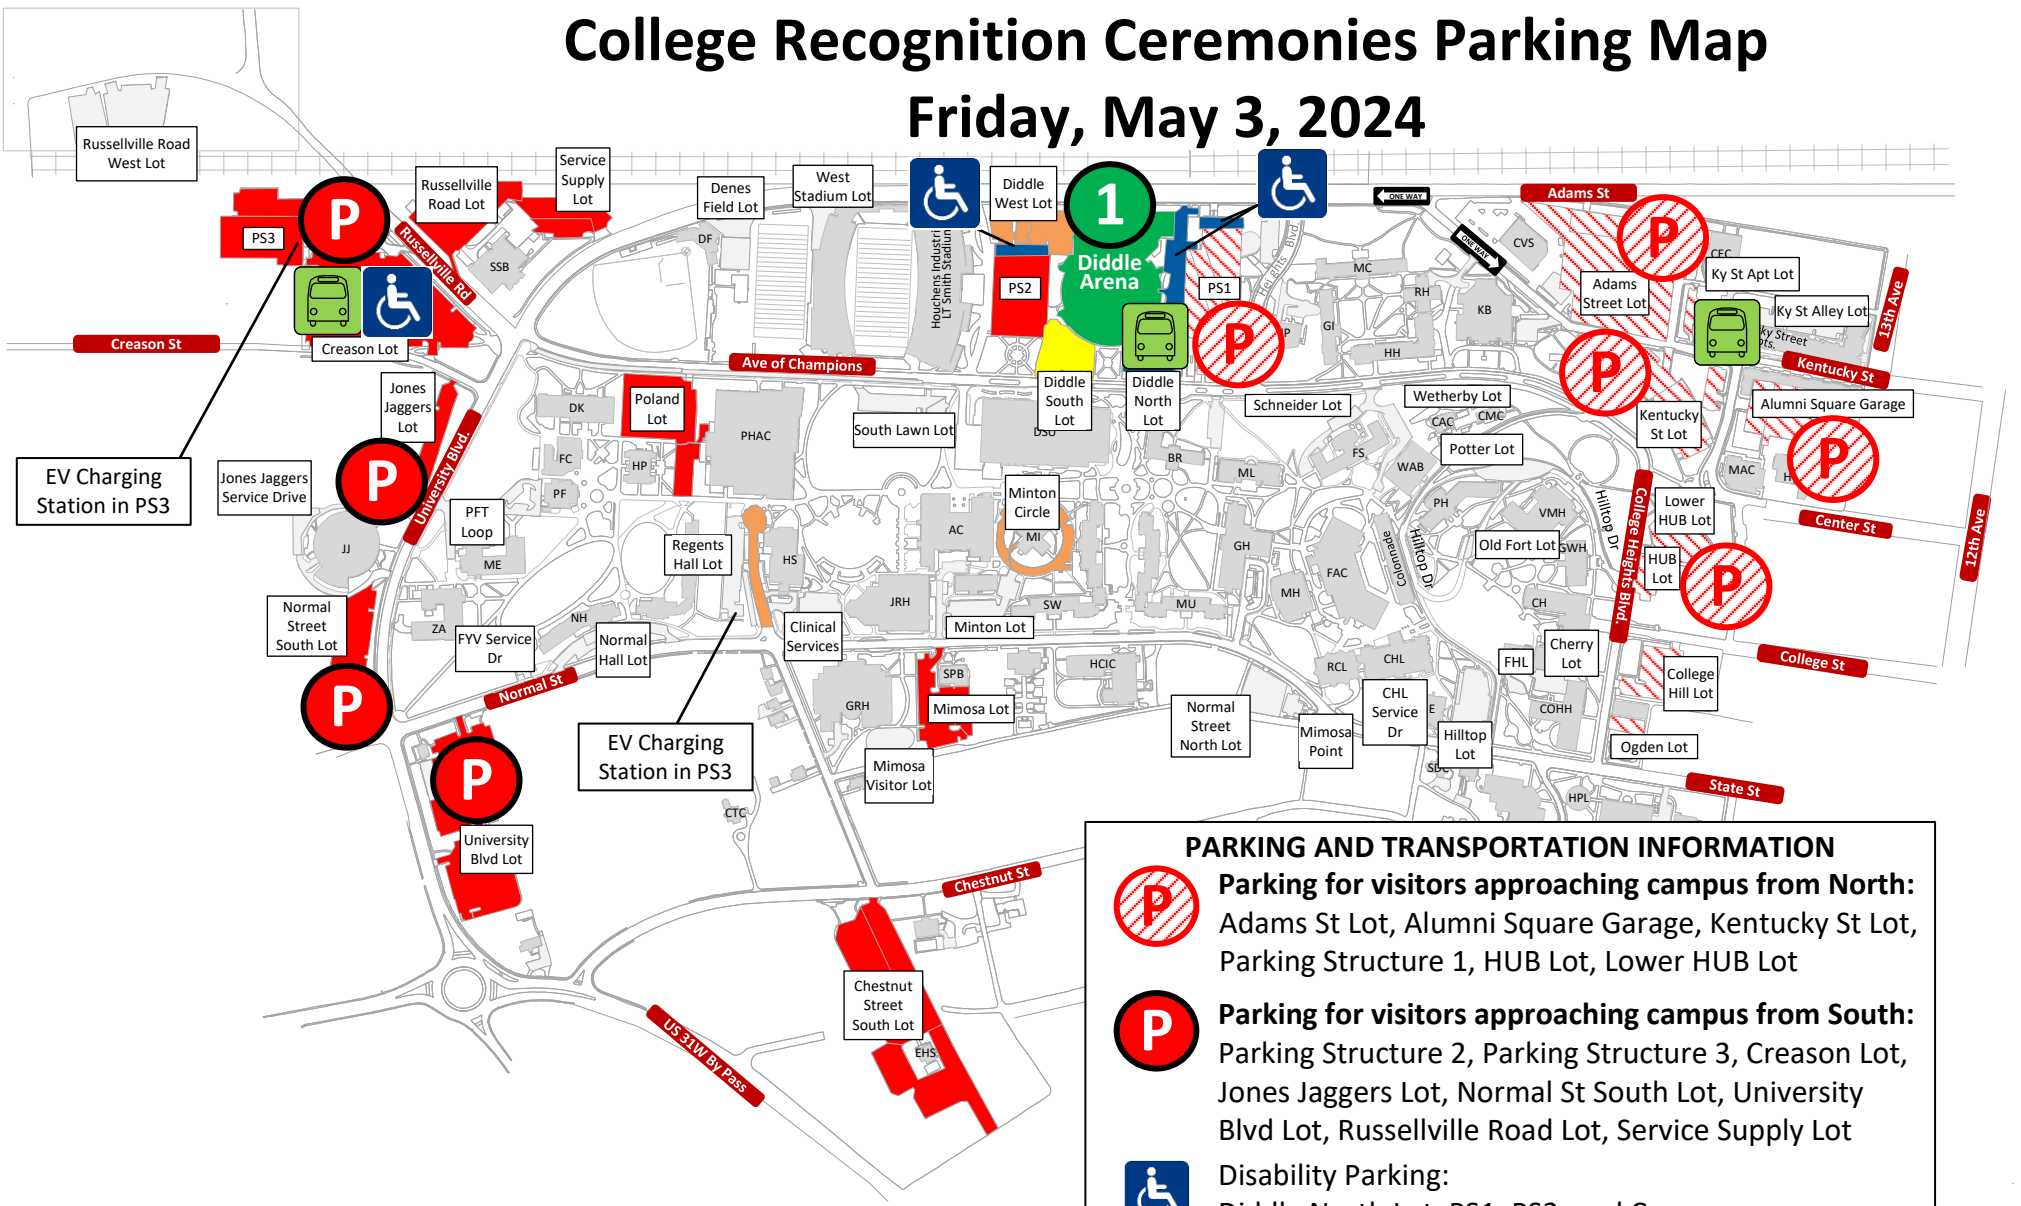

College Recognition Ceremonies Parking Map

Friday, May 3, 2024

EV Charging Station in PS3

EV Charging Station in PS3

PARKING AND TRANSPORTATION INFORMATION

 **Parking for visitors approaching campus from North:**
Adams St Lot, Alumni Square Garage, Kentucky St Lot, Parking Structure 1, HUB Lot, Lower HUB Lot

 **Parking for visitors approaching campus from South:**
Parking Structure 2, Parking Structure 3, Creason Lot, Jones Jagers Lot, Normal St South Lot, University Blvd Lot, Russellville Road Lot, Service Supply Lot

 **Disability Parking:**
Diddle North Lot, PS1, PS2, and Creason

 **Shuttle Bus (ADA Accessible) – Shuttle service begins at 9:00 AM. Ends following last ceremony**

 **Uber/Lyft Drop-off Locations.**
Please do not block traffic.

Note: Map has colored details.
Please Print in Color.