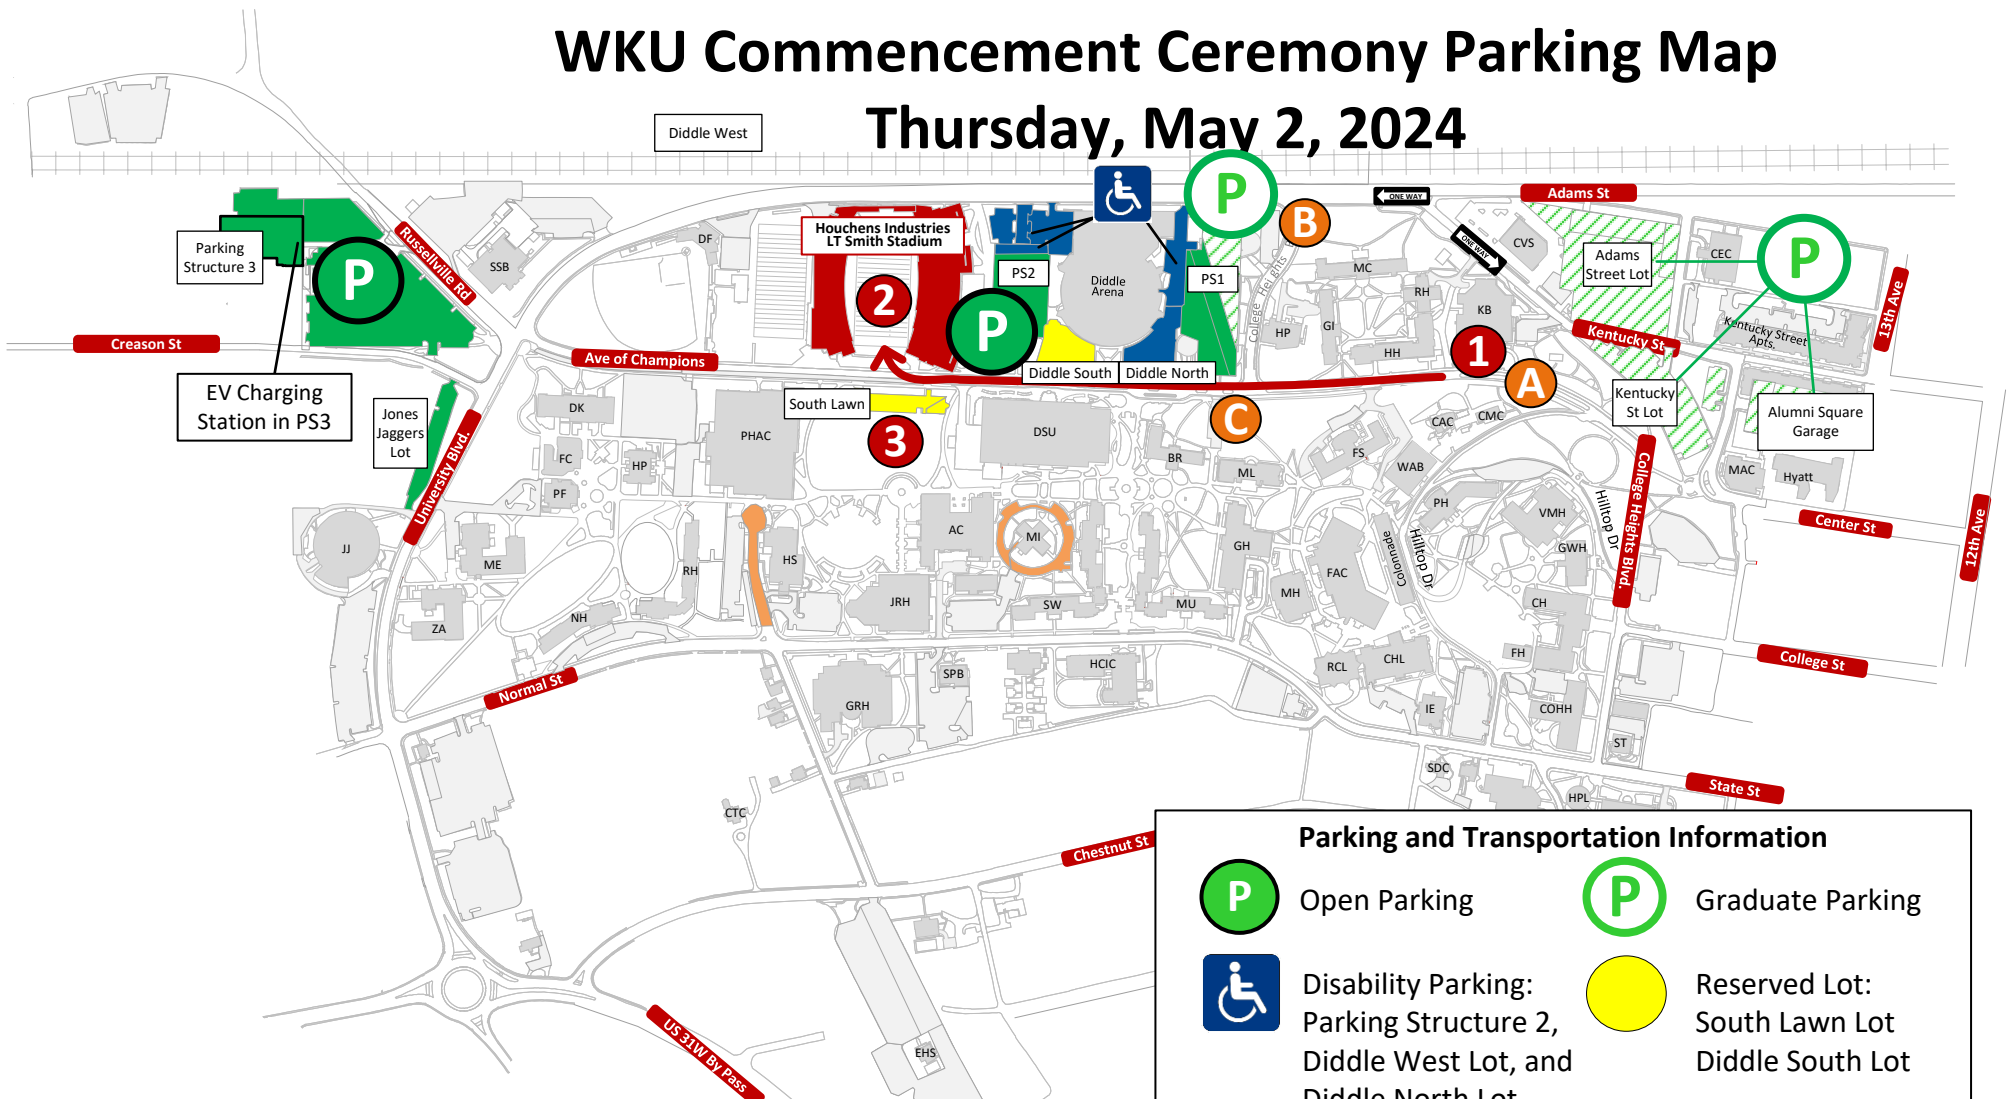

WKU Commencement Ceremony Parking Map

Thursday, May 2, 2024

Event Parking or Shuttle Questions?
 Call Parking and Transportation Services at
 (270) 745-2361 during business hours or
 email transportation@wku.edu

Note: Map has colored details.
 Please Print in Color.

EVENT INFORMATION

- 1** Graduate Staging Begins at 6:00 PM
- Graduate Procession (Topper Walk) Begins at 6:30 PM
- 2** Commencement Ceremony Follows Procession
- 3** Big Red's Bash (South Lawn) Follows Commencement

Parking and Transportation Information

- Open Parking
- Graduate Parking
- Disability Parking: Parking Structure 2, Diddle West Lot, and Diddle North Lot
- Reserved Lot: South Lawn Lot and Diddle South Lot
- Uber/Lyft Drop-off Locations. Please do not block traffic.

Road Closures

- A** 5:00PM – Opens after procession
- B** 6:15PM – Opens after procession
- C** 6:15PM – Opens after procession