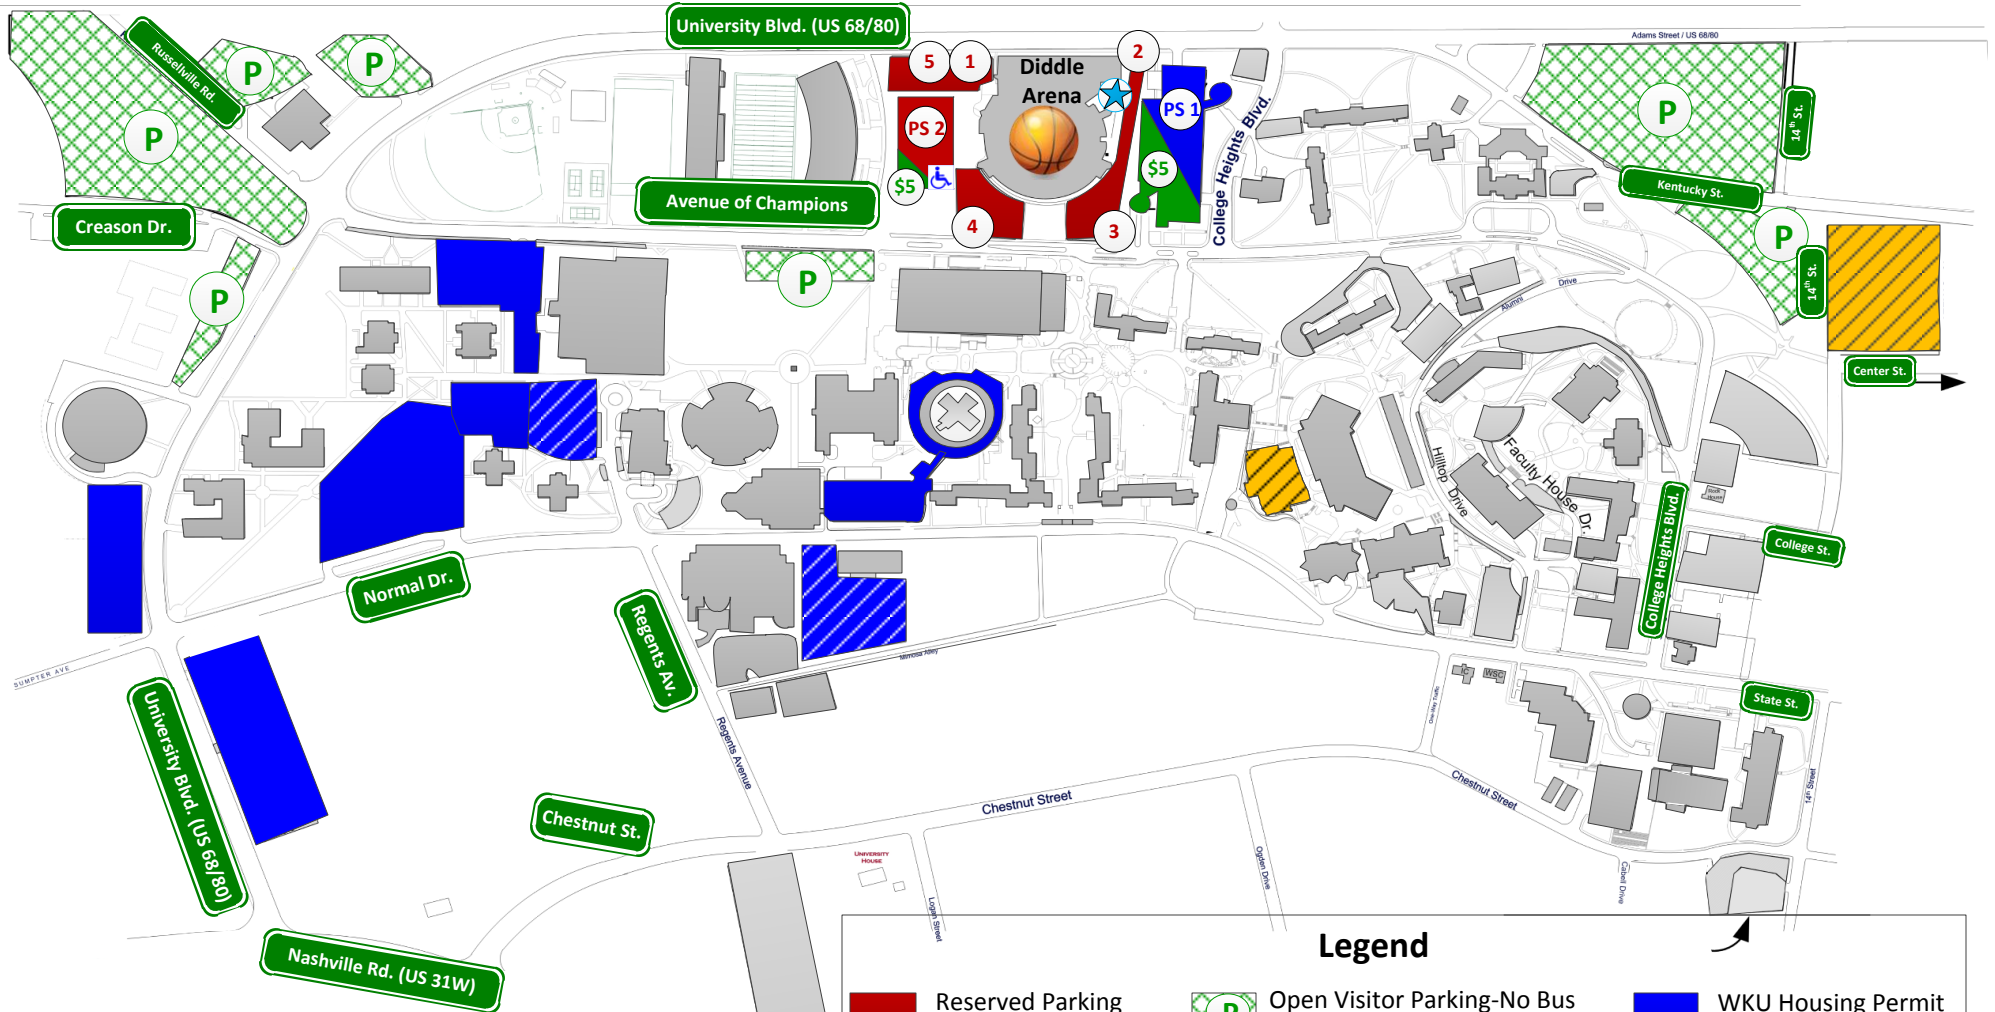

2011 – 2012 Womens Basketball Parking

Legend

	Reserved Parking Numbered Lots (1-5)		Open Visitor Parking-No Bus Service Available. Suggested alternative for faculty/staff/ students when structures are full		WKU Housing Permit Required
	Disability Pickup/Drop Off Gate 4		Paid Public Parking (\$5), Disability Parking Available Levels 3-5		WKU Permit Required
	Construction Zone				