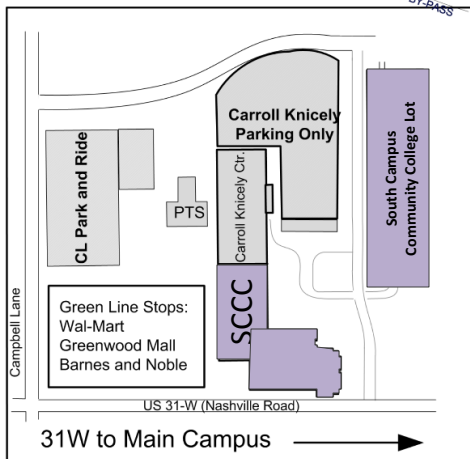

SUPER SATURDAY WINTER 2012

- CEC Reserved Gravel Lot & On-street Parking
- SLF Gravel Lot
- Gateway Parking Structure
- Center Street Lot
- 14th Street
- Center Street
- 13th/College
- Adams St Lot
- Ky Street Lot
- 1qth St. Lot
- HUB
- College Hill Lot
- Honors Lot
- JHC
- EST
- PLTM
- TCCW
- CEB
- SNELL
- TCNW
- Chestnut Street North
- CHB
- Visitor
- MC
- RHH
- KB
- Visitor
- PS 2
- DA
- L4-7
- PS 1
- L1-3
- Visitor
- Diddle North
- College Heights Blvd.
- Visitor
- MC
- RHH
- KB
- Visitor
- South Lawn Lot
- DUC
- BR
- MCL
- Schinnerer Lot
- FSH
- WAB
- Winery Lot
- CAD
- CM
- Drive
- Potter Lot
- POH
- VMH
- Old Fort
- Faculty House D.
- CH
- GCC
- Hilltop Drive
- IWC
- Recital Hall
- Va. Garrett Loop
- CGC
- HL
- Gated Hilltop
- EB
- Cherry Lot
- STH
- College Heights Blvd.
- Gary A. Ransdell Hall
- SPB
- Mimosa Lot
- Visitor
- FDH
- University House
- Minton Circle
- MH
- SW
- NE
- Minton Hall Lot
- AC
- TPH
- HS
- MMTH
- Barnes Lot
- Gated Regents Lot
- BC
- BH
- Preston Center
- Hugh Poland Lot
- KH
- HP
- Food Court
- PFT
- MH
- ZH
- Pearce Ford Lot
- JJ
- Normal Lot
- Jones Jagers Lot
- Service Supply FS
- SSB
- Russellville Rd. Lot
- Nick Denes Field
- Houchens Industries LT Smith Stadium
- Houchens Industries LT Smith Stadium
- University Blvd.
- Russellville Rd. Lot
- U.S. HWY 31 W (Nashville Road)
- SUMPTER AVE
- 31W BY-PASS
- Regent Avenue
- Mimosa Alley
- Chestnut Street South
- University House
- Logan Street
- Chestnut Street
- Chestnut Street
- Chestnut Street North
- 13th Street
- 14th Street
- Center Street
- Center Street
- 13th/College
- Adams St Lot
- Ky Street Lot
- 1qth St. Lot
- HUB
- College Hill Lot
- Honors Lot
- JHC
- EST
- PLTM
- TCCW
- CEB
- SNELL
- TCNW
- Chestnut Street North
- CHB
- Visitor
- MC
- RHH
- KB
- Visitor
- South Lawn Lot
- DUC
- BR
- MCL
- Schinnerer Lot
- FSH
- WAB
- Winery Lot
- CAD
- CM
- Drive
- Potter Lot
- POH
- VMH
- Old Fort
- Faculty House D.
- CH
- GCC
- Hilltop Drive
- IWC
- Recital Hall
- Va. Garrett Loop
- CGC
- HL
- Gated Hilltop
- EB
- Cherry Lot
- STH
- College Heights Blvd.
- Gary A. Ransdell Hall
- SPB
- Mimosa Lot
- Visitor
- FDH
- University House
- Minton Circle
- MH
- SW
- NE
- Minton Hall Lot
- AC
- TPH
- HS
- MMTH
- Barnes Lot
- Gated Regents Lot
- BC
- BH
- Preston Center
- Hugh Poland Lot
- KH
- HP
- Food Court
- PFT
- MH
- ZH
- Pearce Ford Lot
- JJ
- Normal Lot
- Jones Jagers Lot
- Service Supply FS
- SSB
- Russellville Rd. Lot
- Nick Denes Field
- Houchens Industries LT Smith Stadium
- Houchens Industries LT Smith Stadium
- University Blvd.
- Russellville Rd. Lot
- U.S. HWY 31 W (Nashville Road)
- SUMPTER AVE
- 31W BY-PASS
- Regent Avenue
- Mimosa Alley
- Chestnut Street South
- University House
- Logan Street
- Chestnut Street
- Chestnut Street
- Chestnut Street North
- 13th Street
- 14th Street
- Center Street
- Center Street
- 13th/College
- Adams St Lot
- Ky Street Lot
- 1qth St. Lot
- HUB
- College Hill Lot
- Honors Lot
- JHC
- EST
-