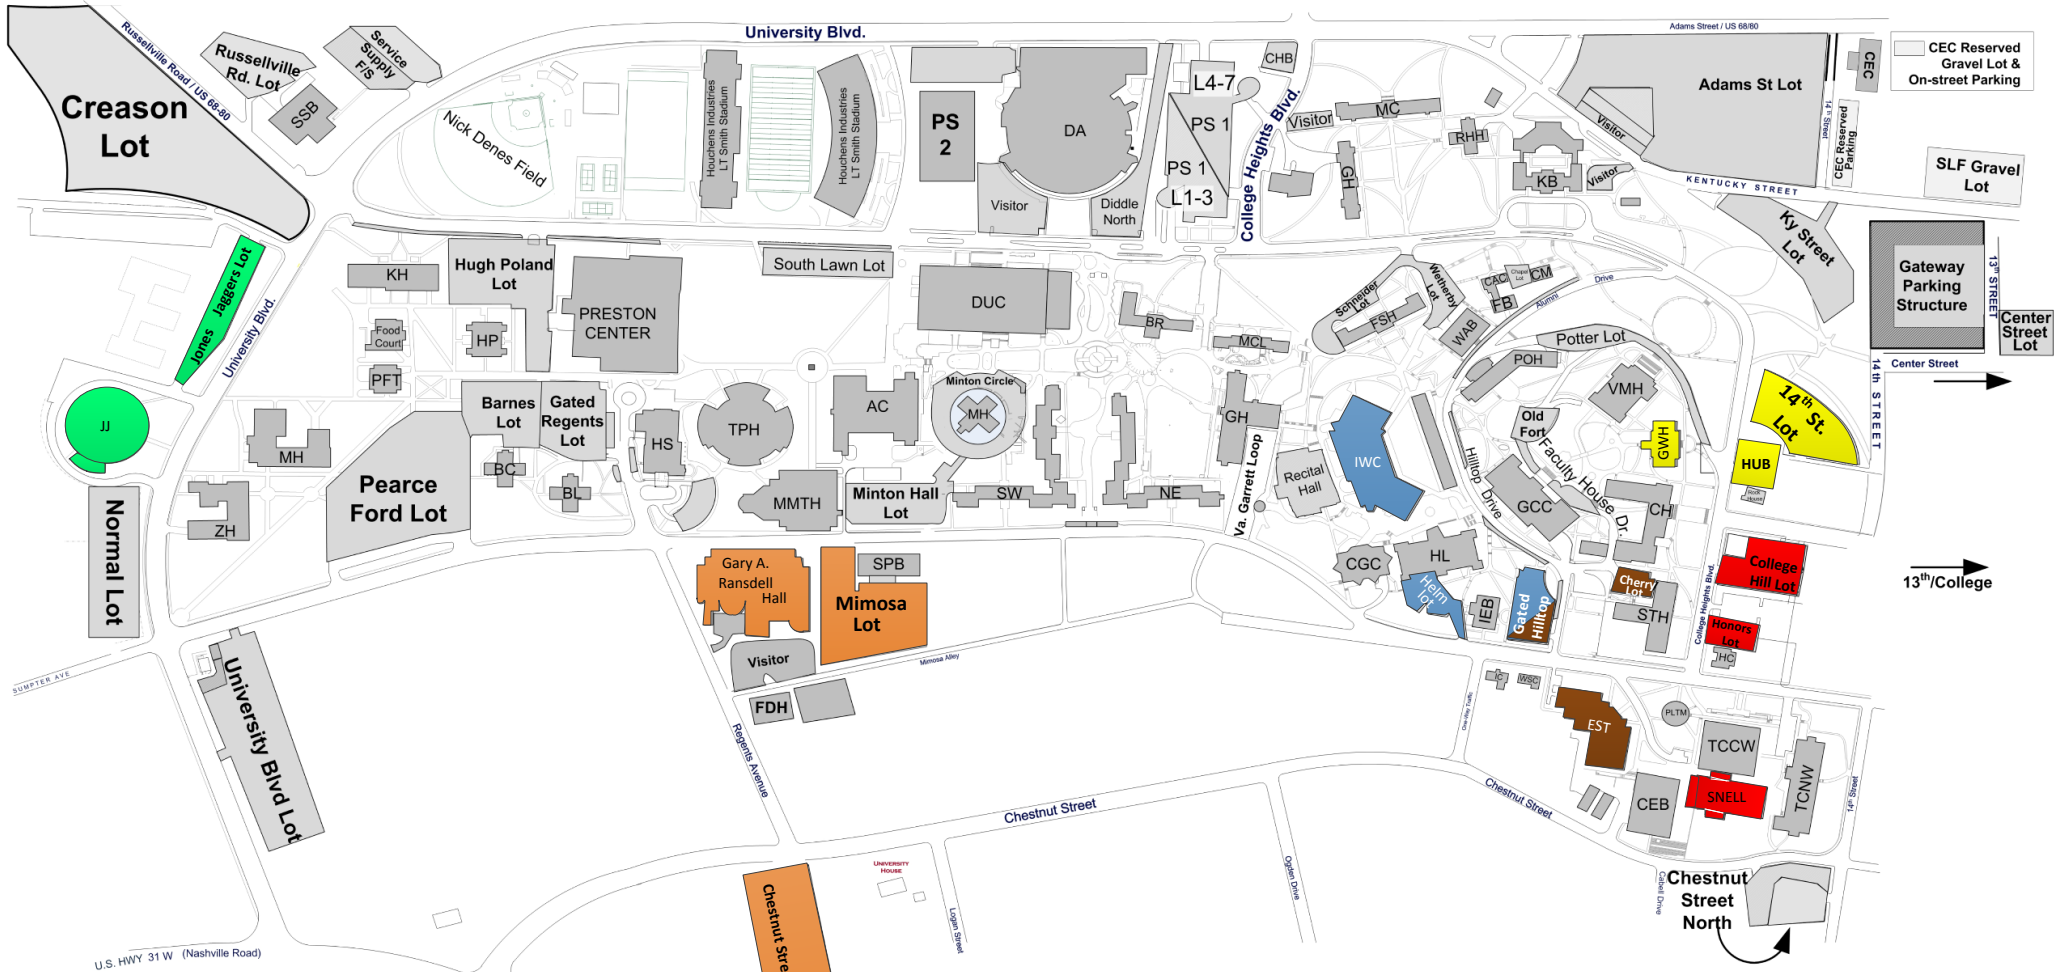

SUPER SATURDAY WINTER 2012

- CEC Reserved Gravel Lot & On-street Parking
- SLF Gravel Lot
- Gateway Parking Structure
- Center Street Lot
- 14th Street
- Center Street
- 13th/College
- Adams St Lot
- Ky Street Lot
- 1qth St. Lot
- HUB
- College Hill Lot
- Honors Lot
- JHC
- EST
- PLTM
- TCCW
- CEB
- SNELL
- TCNW
- Chestnut Street North
- CHB
- Visitor
- MC
- RHH
- KB
- Visitor
- PS 2
- DA
- L4-7
- PS 1
- L1-3
- Visitor
- Diddle North
- College Heights Blvd.
- Visitor
- MC
- RHH
- KB
- Visitor
- South Lawn Lot
- DUC
- BR
- MCL
- Schinnerer Lot
- FSH
- WAB
- Winery Lot
- CAD
- CM
- Drive
- Potter Lot
- POH
- VMH
- Old Fort
- Faculty House D.
- CH
- GCC
- Hilltop Drive
- IWC
- Recital Hall
- Va. Garrett Loop
- CGC
- HL
- Gated Hilltop
- EB
- Cherry Lot
- STH
- College Heights Blvd.
- Gary A. Ransdell Hall
- SPB
- Mimosa Lot
- Visitor
- FDH
- University House
- Minton Circle
- MH
- SW
- NE
- Minton Hall Lot
- AC
- TPH
- HS
- MMTH
- Barnes Lot
- Gated Regents Lot
- BC
- BH
- Preston Center
- Hugh Poland Lot
- KH
- HP
- Food Court
- PFT
- MH
- ZH
- Pearce Ford Lot
- JJ
- Normal Lot
- Jones Jagers Lot
- Service Supply FS
- SSB
- Russellville Rd. Lot
- Nick Denes Field
- Houchens Industries LT Smith Stadium
- Houchens Industries LT Smith Stadium
- University Blvd.
- Russellville Rd. Lot
- U.S. HWY 31 W (Nashville Road)
- SUMPTER AVE
- 31W BY-PASS
- Regent Avenue
- Mimosa Alley
- Chestnut Street South
- University House
- Logan Street
- Chestnut Street
- Chestnut Street
- Chestnut Street North
- 13th Street
- 14th Street
- Center Street
- Center Street
- 13th/College
- Adams St Lot
- Ky Street Lot
- 1qth St. Lot
- HUB
- College Hill Lot
- Honors Lot
- JHC
- EST
- PLTM
- TCCW
- CEB
- SNELL
- TCNW
- Chestnut Street North
- CHB
- Visitor
- MC
- RHH
- KB
- Visitor
- South Lawn Lot
- DUC
- BR
- MCL
- Schinnerer Lot
- FSH
- WAB
- Winery Lot
- CAD
- CM
- Drive
- Potter Lot
- POH
- VMH
- Old Fort
- Faculty House D.
- CH
- GCC
- Hilltop Drive
- IWC
- Recital Hall
- Va. Garrett Loop
- CGC
- HL
- Gated Hilltop
- EB
- Cherry Lot
- STH
- College Heights Blvd.
- Gary A. Ransdell Hall
- SPB
- Mimosa Lot
- Visitor
- FDH
- University House
- Minton Circle
- MH
- SW
- NE
- Minton Hall Lot
- AC
- TPH
- HS
- MMTH
- Barnes Lot
- Gated Regents Lot
- BC
- BH
- Preston Center
- Hugh Poland Lot
- KH
- HP
- Food Court
- PFT
- MH
- ZH
- Pearce Ford Lot
- JJ
- Normal Lot
- Jones Jagers Lot
- Service Supply FS
- SSB
- Russellville Rd. Lot
- Nick Denes Field
- Houchens Industries LT Smith Stadium
- Houchens Industries LT Smith Stadium
- University Blvd.
- Russellville Rd. Lot
- U.S. HWY 31 W (Nashville Road)
- SUMPTER AVE
- 31W BY-PASS
- Regent Avenue
- Mimosa Alley
- Chestnut Street South
- University House
- Logan Street
- Chestnut Street
- Chestnut Street
- Chestnut Street North
- 13th Street
- 14th Street
- Center Street
- Center Street
- 13th/College
- Adams St Lot
- Ky Street Lot
- 1qth St. Lot
- HUB
- College Hill Lot
- Honors Lot
- JHC
- EST
-