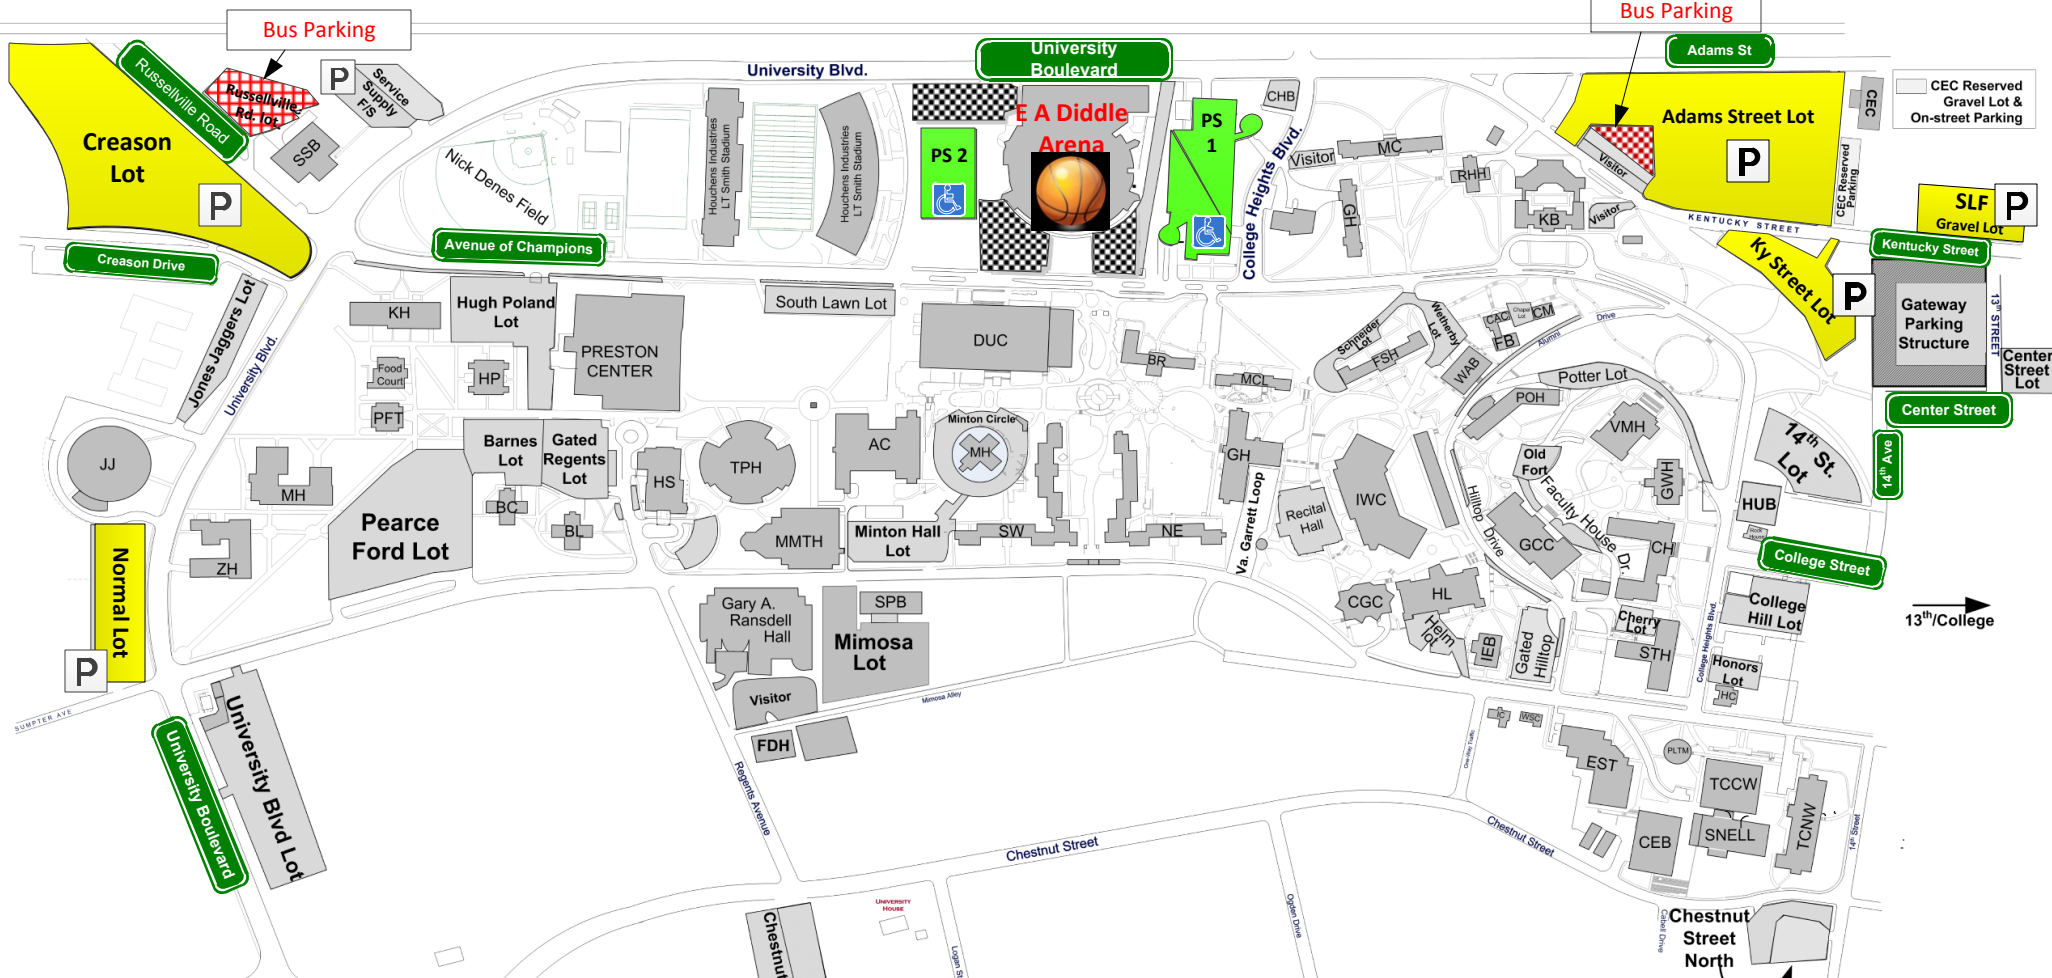

# KHSAA Girls Sweet 16 Basketball Tournament

All lots in grey require a WKU parking permit M-F 7:00 am – 4:30 pm

-  Event Parking \$ 8.00
-  Recommended Disability Parking
-  Free Event Parking
-  Bus Parking
-  Reserved for KHSAA Officials and Media