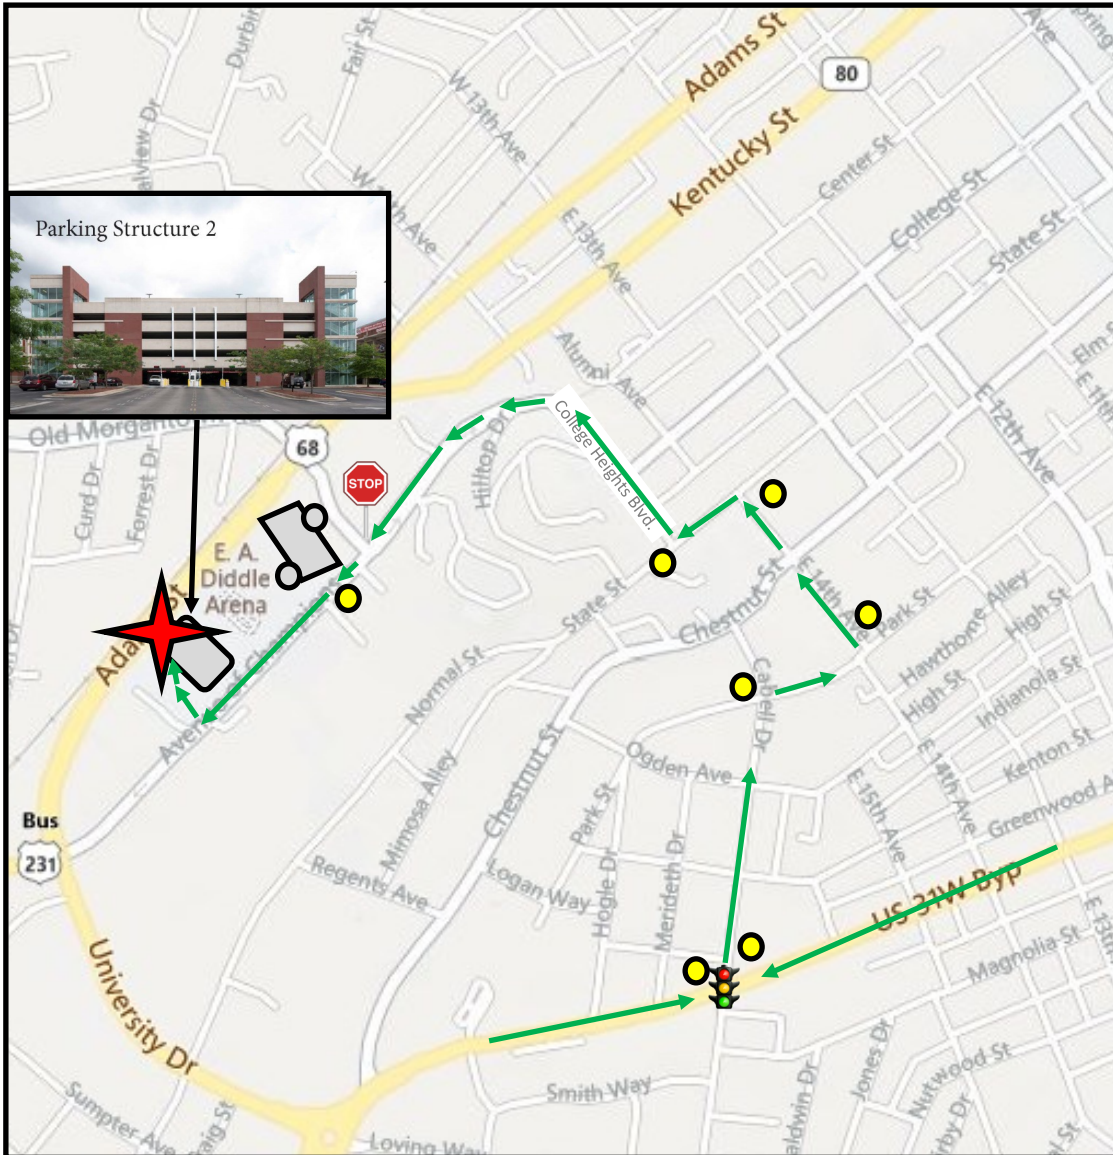

## If you are traveling North on I-65 (from Nashville)

1. Take exit #20B for I-165 (towards Owensboro)
2. Take exit #3 off I-165 to US 31W
3. Turn right off the exit ramp
4. You will travel up 31W to Cabell Drive, signs will be posted.

## If you are traveling South on I-65 (from Louisville)

1. Take exit #26 for US-234 (Cemetery Road)
2. Turn right off the exit ramp
3. Turn left onto 31W
4. You will travel down 31W to Cabell Drive, signs will be posted.

## If you are traveling South on I-165 (from Owensboro)

1. Take exit #3 off I-165 for US 31w
2. Turn left off the exit ramp
3. You will travel up 31W to Cabell Drive, signs will be posted.

| Legend |                     |
|--------|---------------------|
|        | Parking Structure 2 |
|        | Directional Signs   |
|        | Driving Route       |

# April 13, 2024 Event's Directional Map Routing Around Lifeskills Run/Walk for Autism

**Legend**

-  Parking Structure 1
-  Parking Structure 2
-  Directional Signs
-  Campus Access 7AM to Approx. 9:45AM
-  Race Route