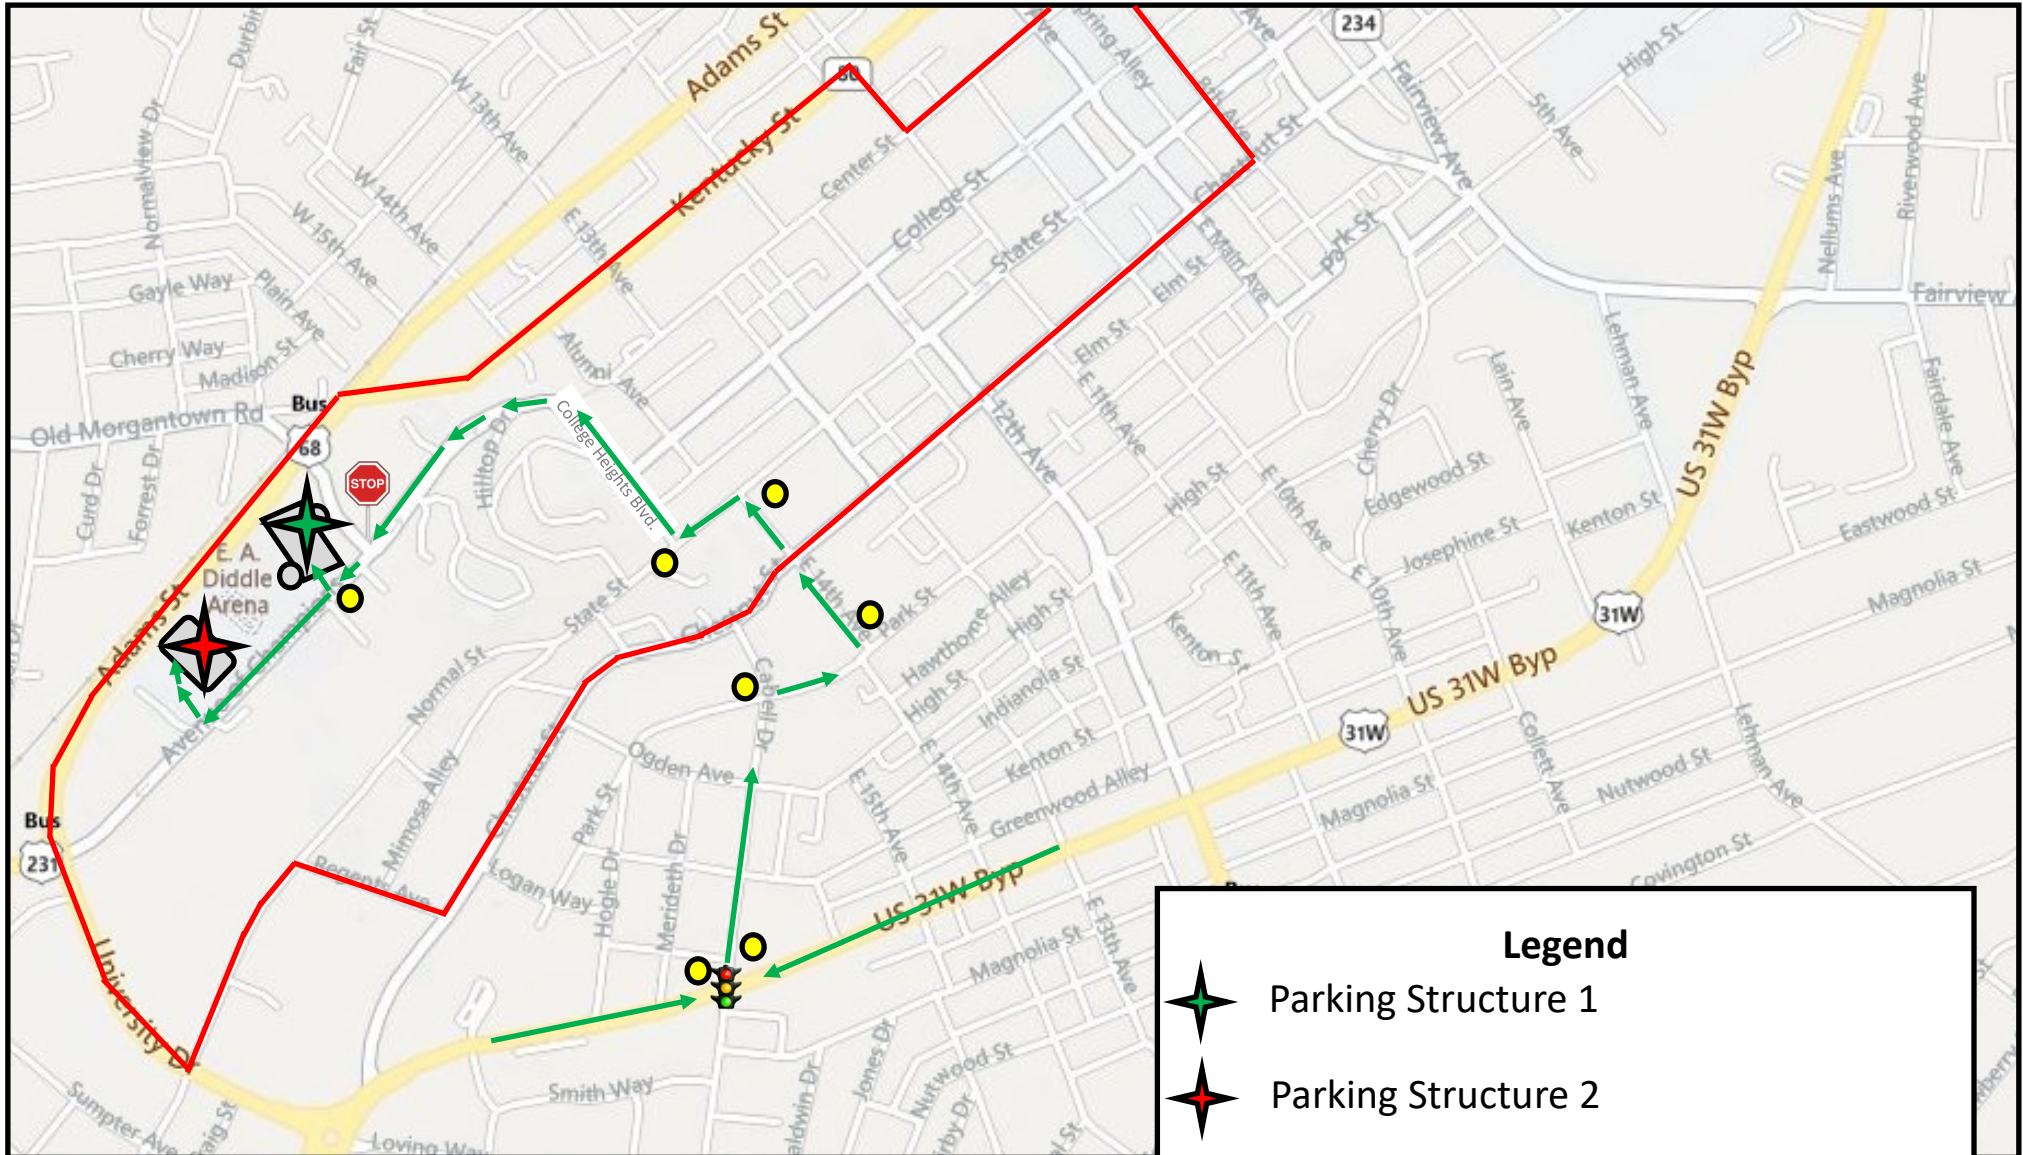

## If you are traveling North on I-65 (from Nashville)

1. Take exit #20B for I-165 (towards Owensboro)
2. Take exit #3 off I-165 to US 31W
3. Turn right off the exit ramp
4. You will travel up 31W to Cabell Drive, signs will be posted.

## If you are traveling South on I-65 (from Louisville)

1. Take exit #26 for US-234 (Cemetery Road)
2. Turn right off the exit ramp
3. Turn left onto 31W
4. You will travel down 31W to Cabell Drive, signs will be posted.

## If you are traveling South on I-165 (from Owensboro)

1. Take exit #3 off I-165 for US 31w
2. Turn left off the exit ramp
3. You will travel up 31W to Cabell Drive, signs will be posted.

| Legend |                     |
|--------|---------------------|
|        | Parking Structure 2 |
|        | Directional Signs   |
|        | Driving Route       |

# April 13, 2024 Event's Directional Map Routing Around Lifeskills Run/Walk for Autism

**Legend**

-  Parking Structure 1
-  Parking Structure 2
-  Directional Signs
-  Campus Access 7AM to Approx. 9:45AM
-  Race Route