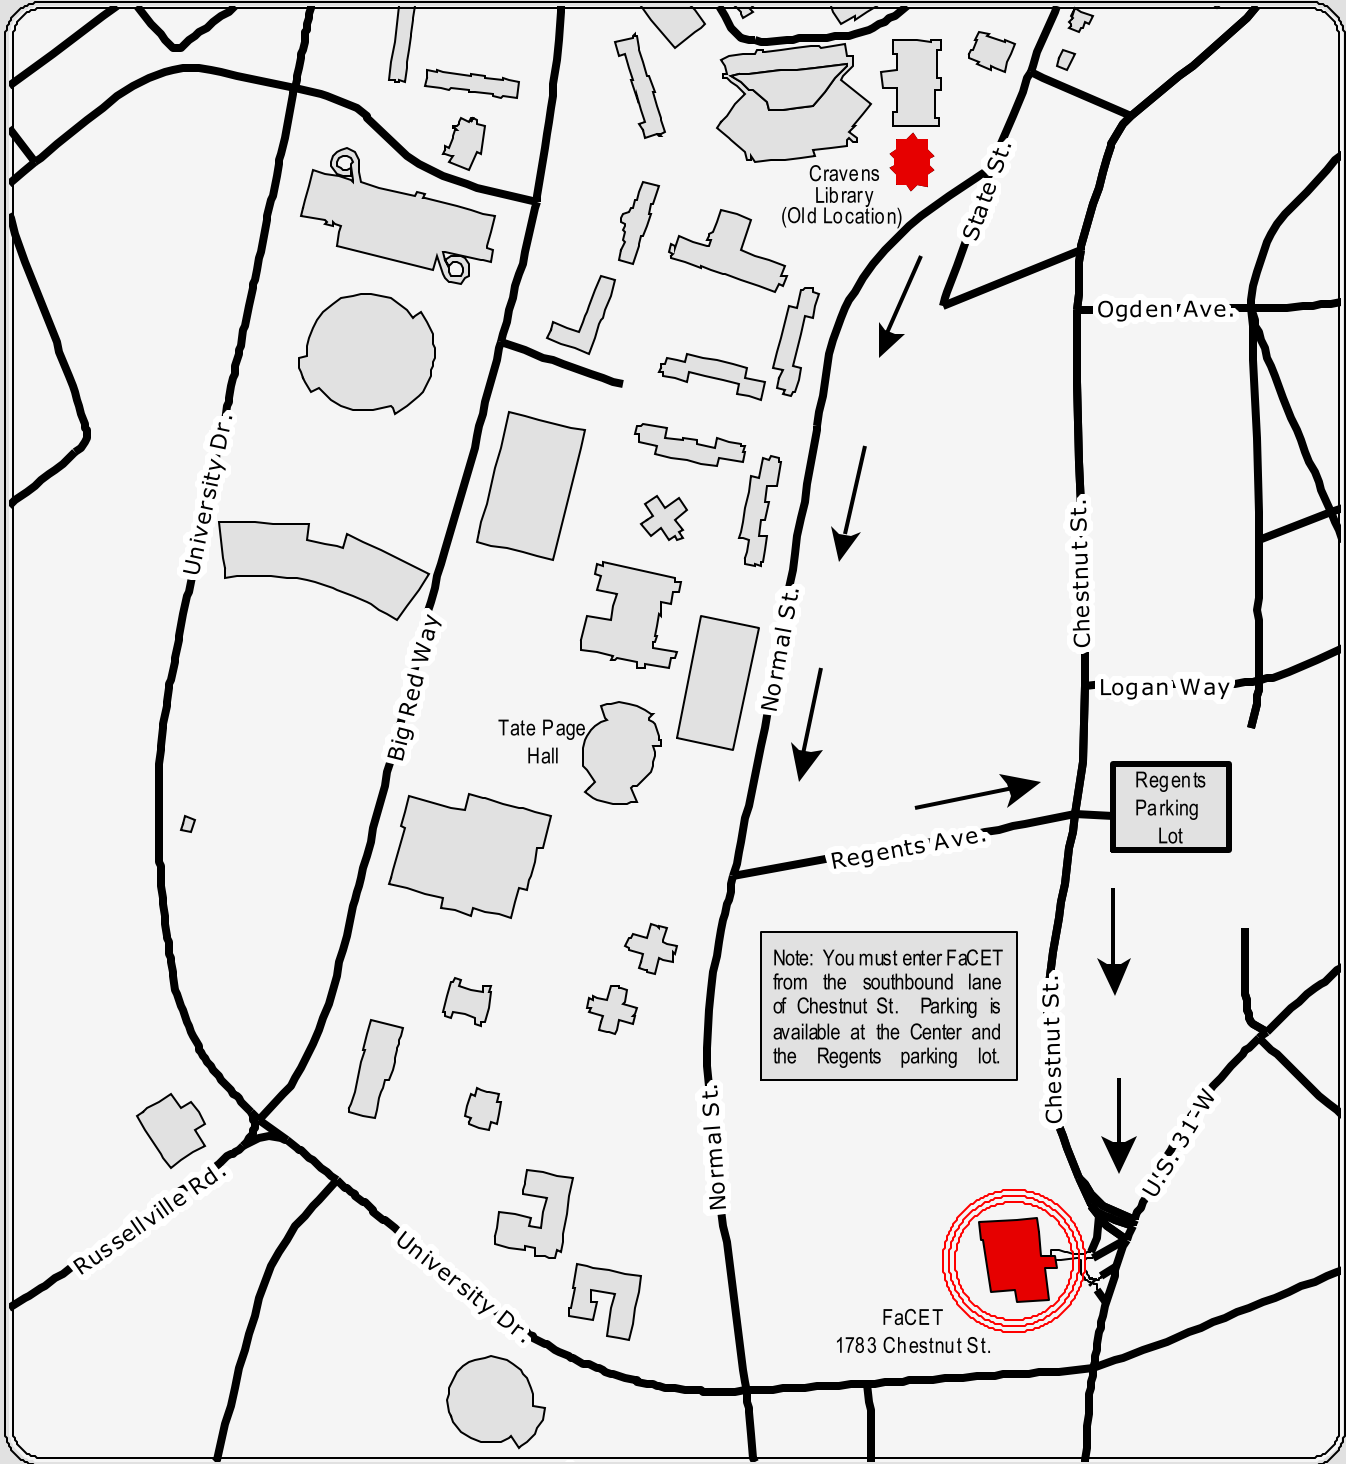

Faculty Center for Excellence in Teaching (FaCET) Western Kentucky University

Map prepared by
Jenna Medlin of the
Geographic Information Systems
Research & Development Lab
Industrial Ed. Bldg. Lab 305
Western Kentucky University
January 2004