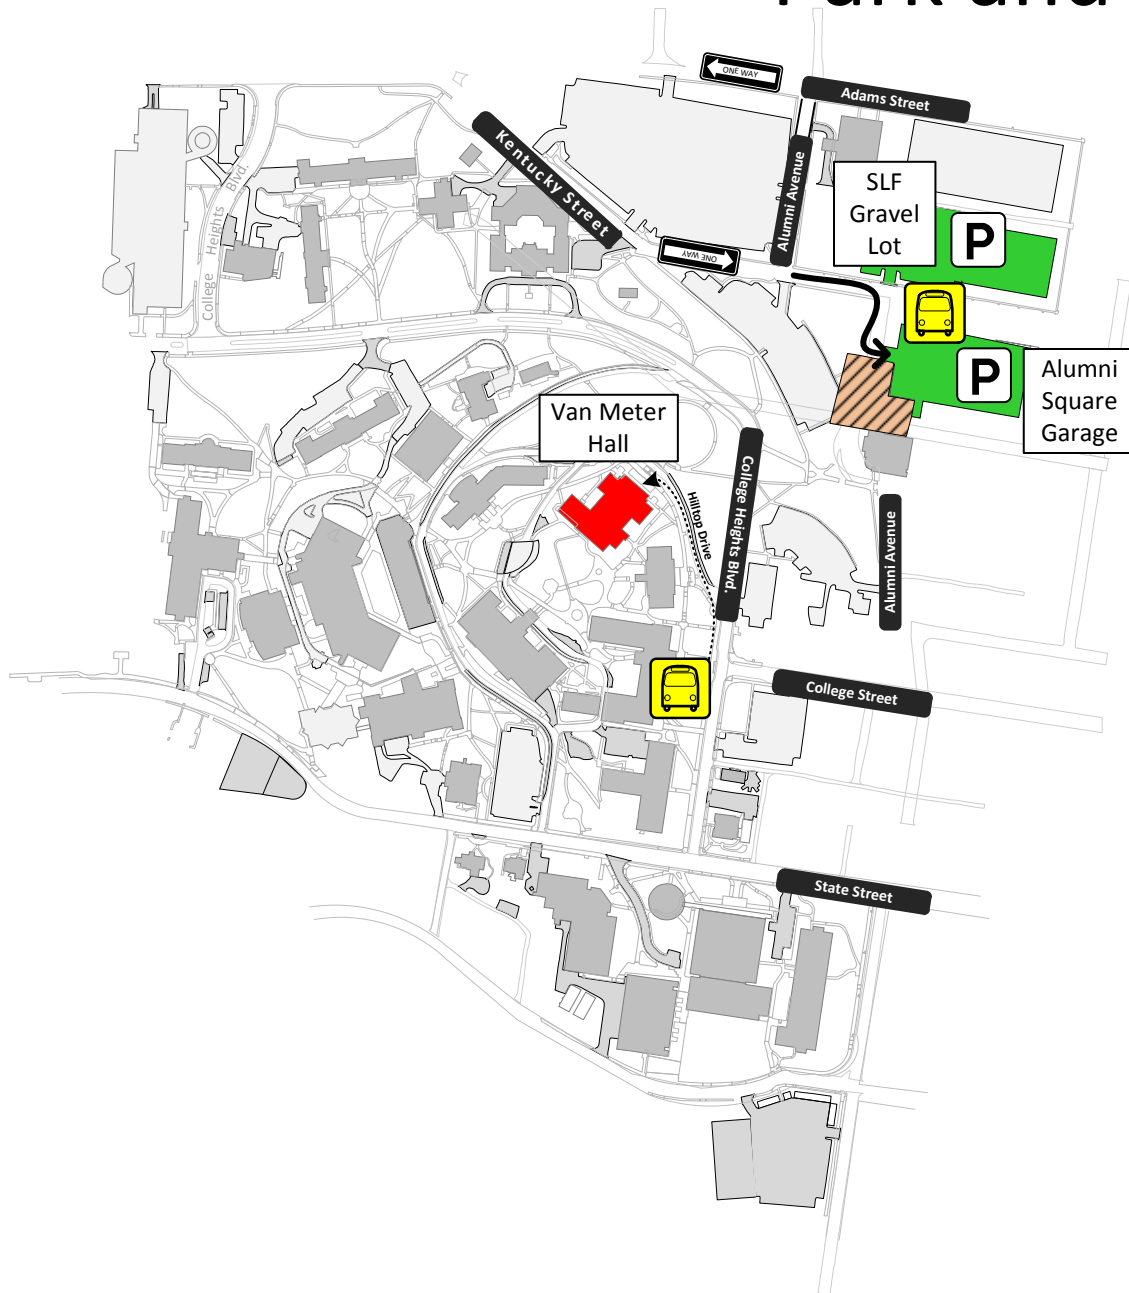

Cultural Enhancement Series

Park and Ride

Legend

Van Meter Hall

Free Public Parking with
Complimentary Park and
Ride Service

Construction

Alumni Square Garage
Entrance on Alumni Ave

Bus Stop

Sidewalk