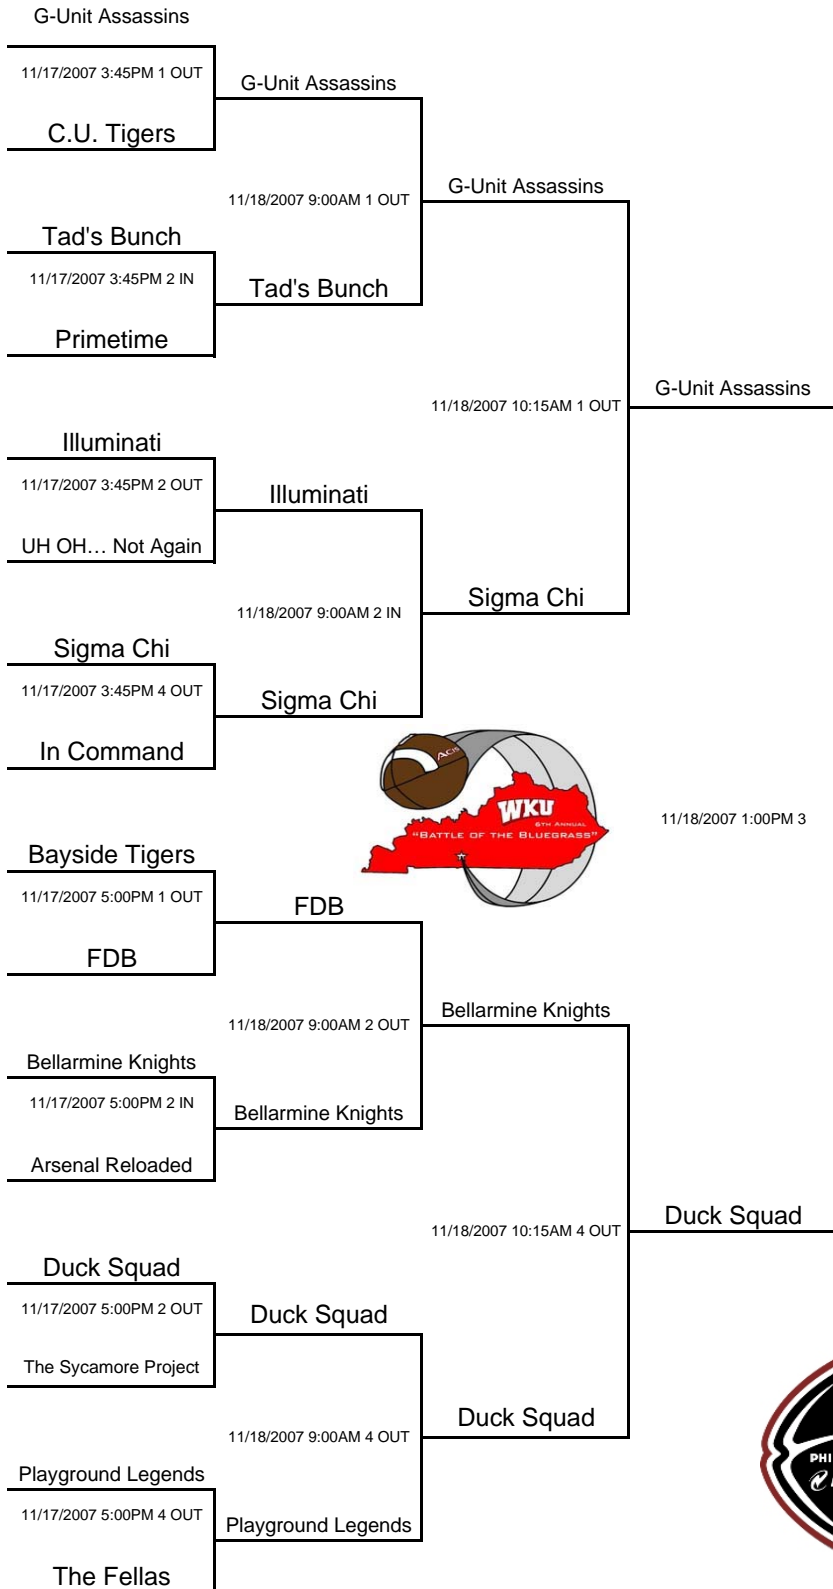

Men's Bracket

2006 Champion

CRIMSON
University of Wisconsin-Whitwater