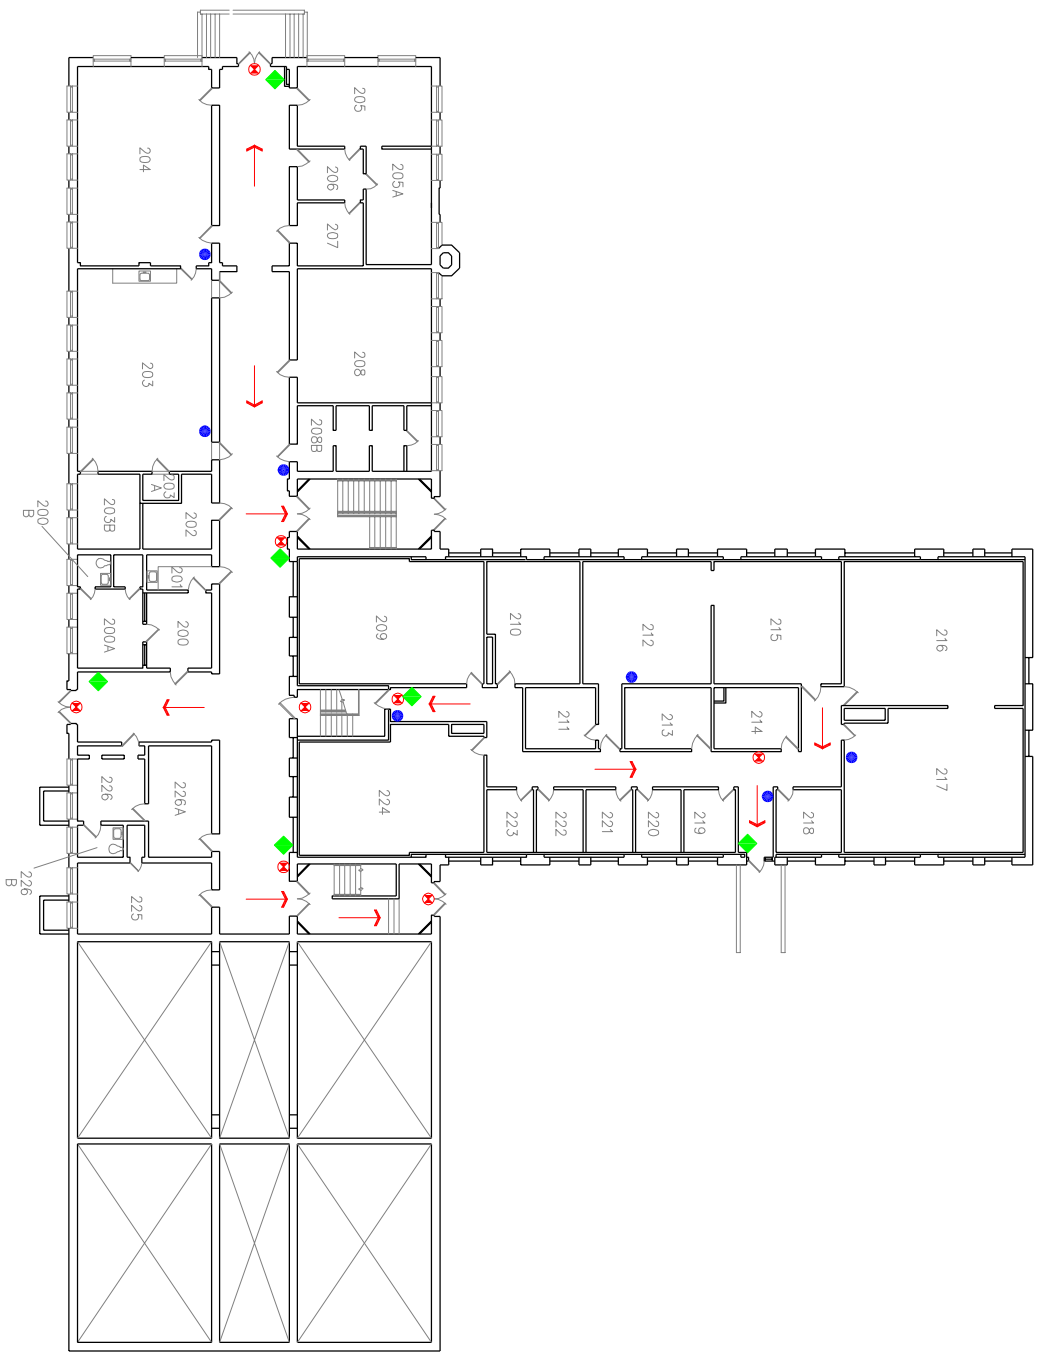

-  TORNADO SHELTER AREA – go to First Floor Corridor and Restrooms
-  EXIT SIGN
-  PULL STATION
-  EXTINGUISHER
-  EGRESS ROUTE

 WESTERN KENTUCKY UNIVERSITY  
**SCIENCE & TECHNOLOGY HALL**  
**EVACUATION PLAN - SECOND FLOOR**