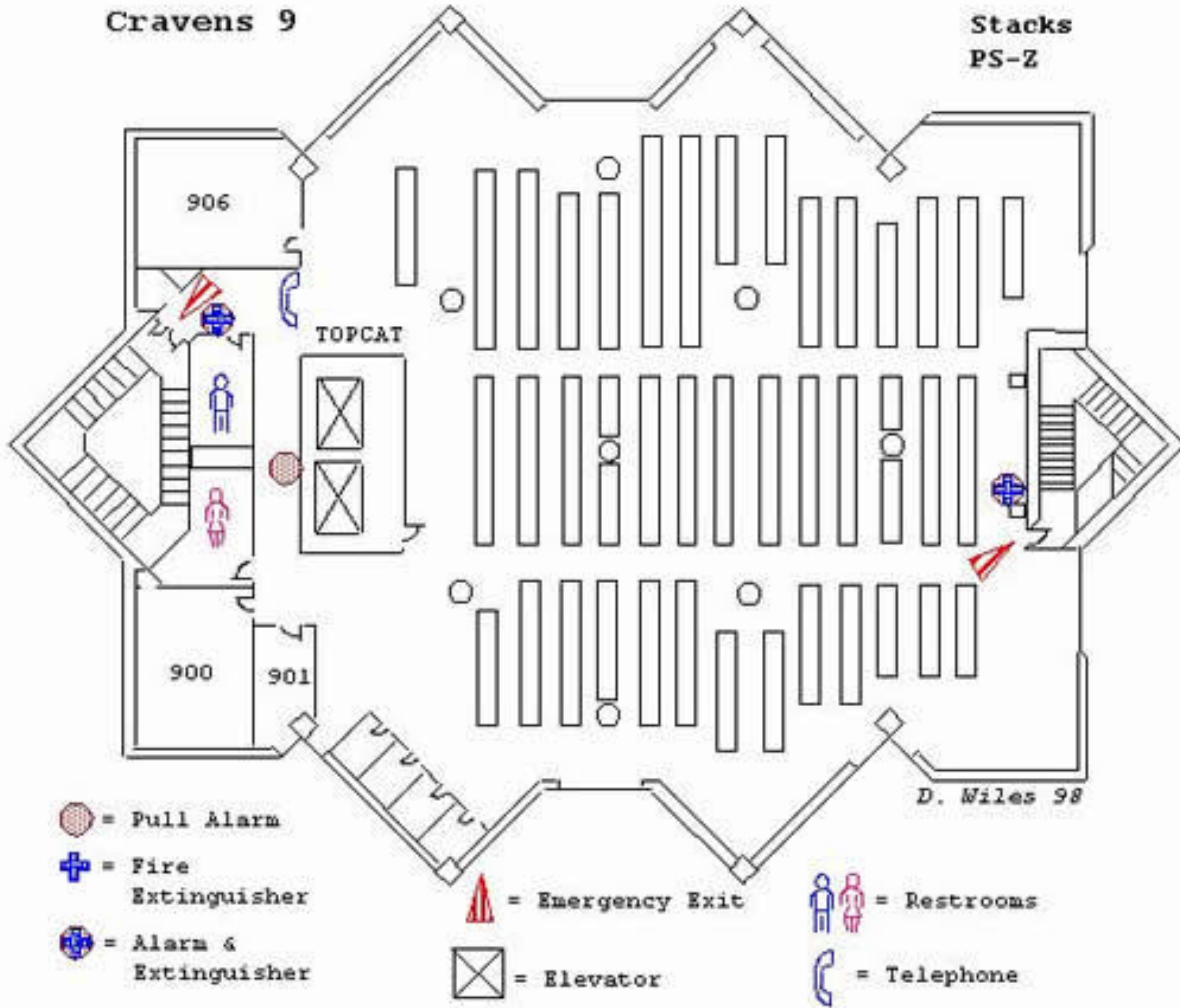

Cravens 9

Stacks
PS-2

- = Pull Alarm
- ⊕ = Fire Extinguisher
- ⊕ = Alarm & Extinguisher

- ▲ = Emergency Exit
- ⊠ = Elevator

- ♀ = Restrooms
- ☎ = Telephone