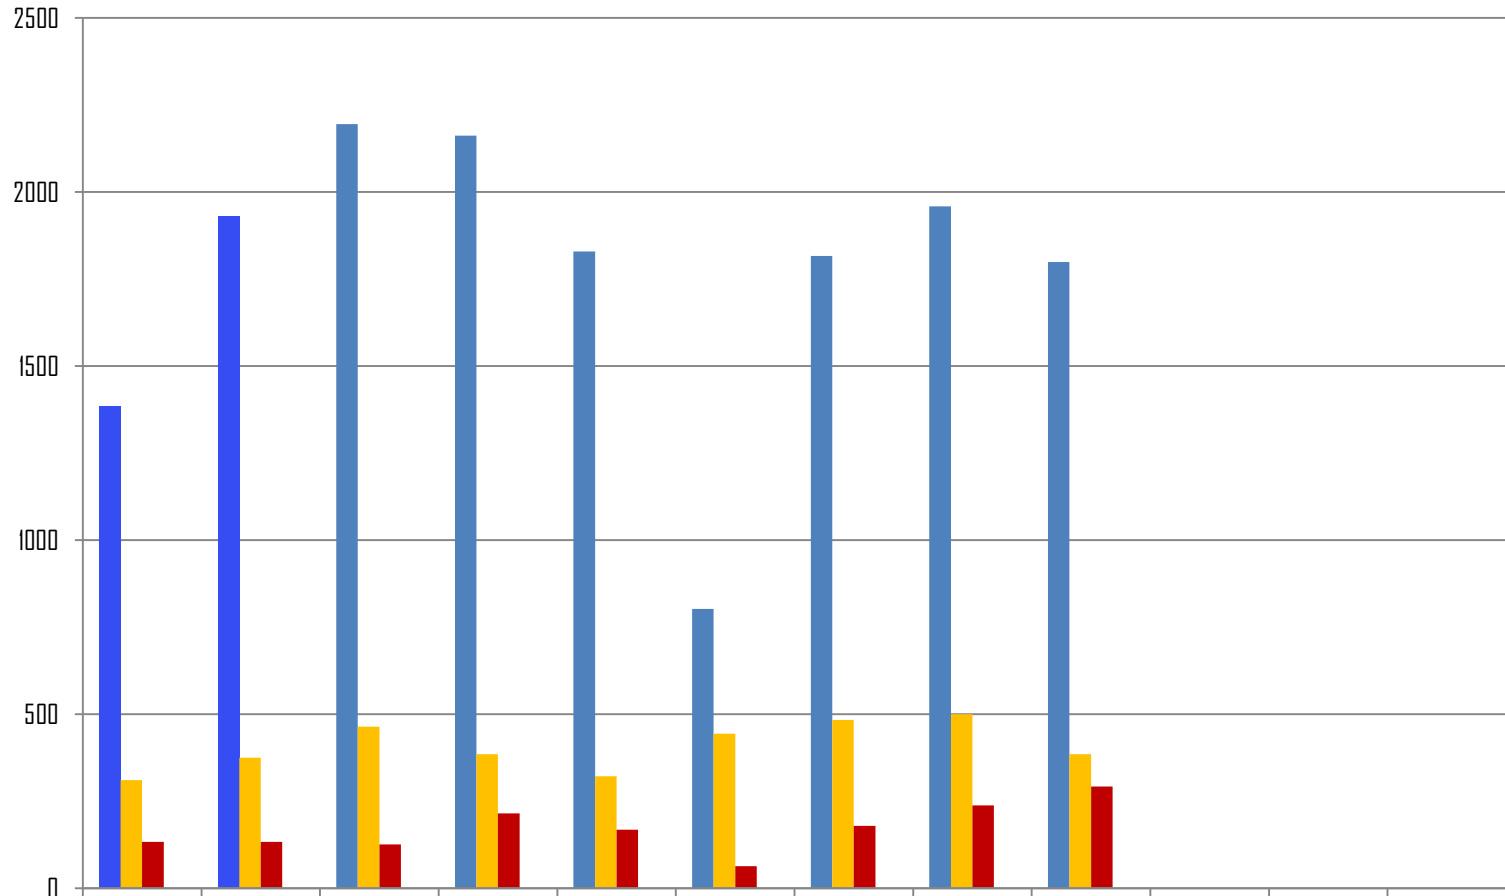

## Western Kentucky University Facilities Management Work Order Statistics 08/09

	JULY	AUG.	SEPT.	OCT.	NOV.	DEC.	JAN.	FEB.	MAR.	APR.	MAY.	JUNE
Work Orders 08/09	1384	1931	2195	2162	1829	802	1816	1959	1799			
PM's 08/09	311	375	464	385	322	444	483	500	385			
WEB REQUESTED 08/09	133	133	126	215	168	63	179	238	292	0		
% using Web Requestor	9.61%	6.89%	5.74%	9.94%	9.19%	7.86%	9.86%	12.15%	16.23%	0	0	0